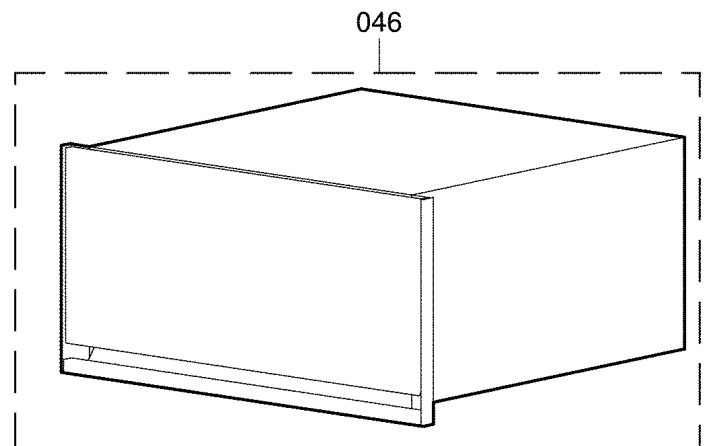

Porzellanform  
Porcelain dish

Terrinenform  
Terrine dish

Halbrund  
Half-round  
60 x 60 x 300

Dreieckig  
Triangular  
55 x 55 x 300

<b>Pos</b>	<b>Part No</b>	<b>Description</b>
001	K27622	Porcelain dish 1/2 GN-65
002	K27626	Porcelain dish 1/3 GN-65
003	K27621	Porcelain dish 2/3 GN-65
004	K21243	Stainless st steam insert
005	K21252	Stainless st steam insert
006	K21254	Stainless st steam insert
011	K27623	u-shape terrine mould
012	K27624	v-shape terrine mould