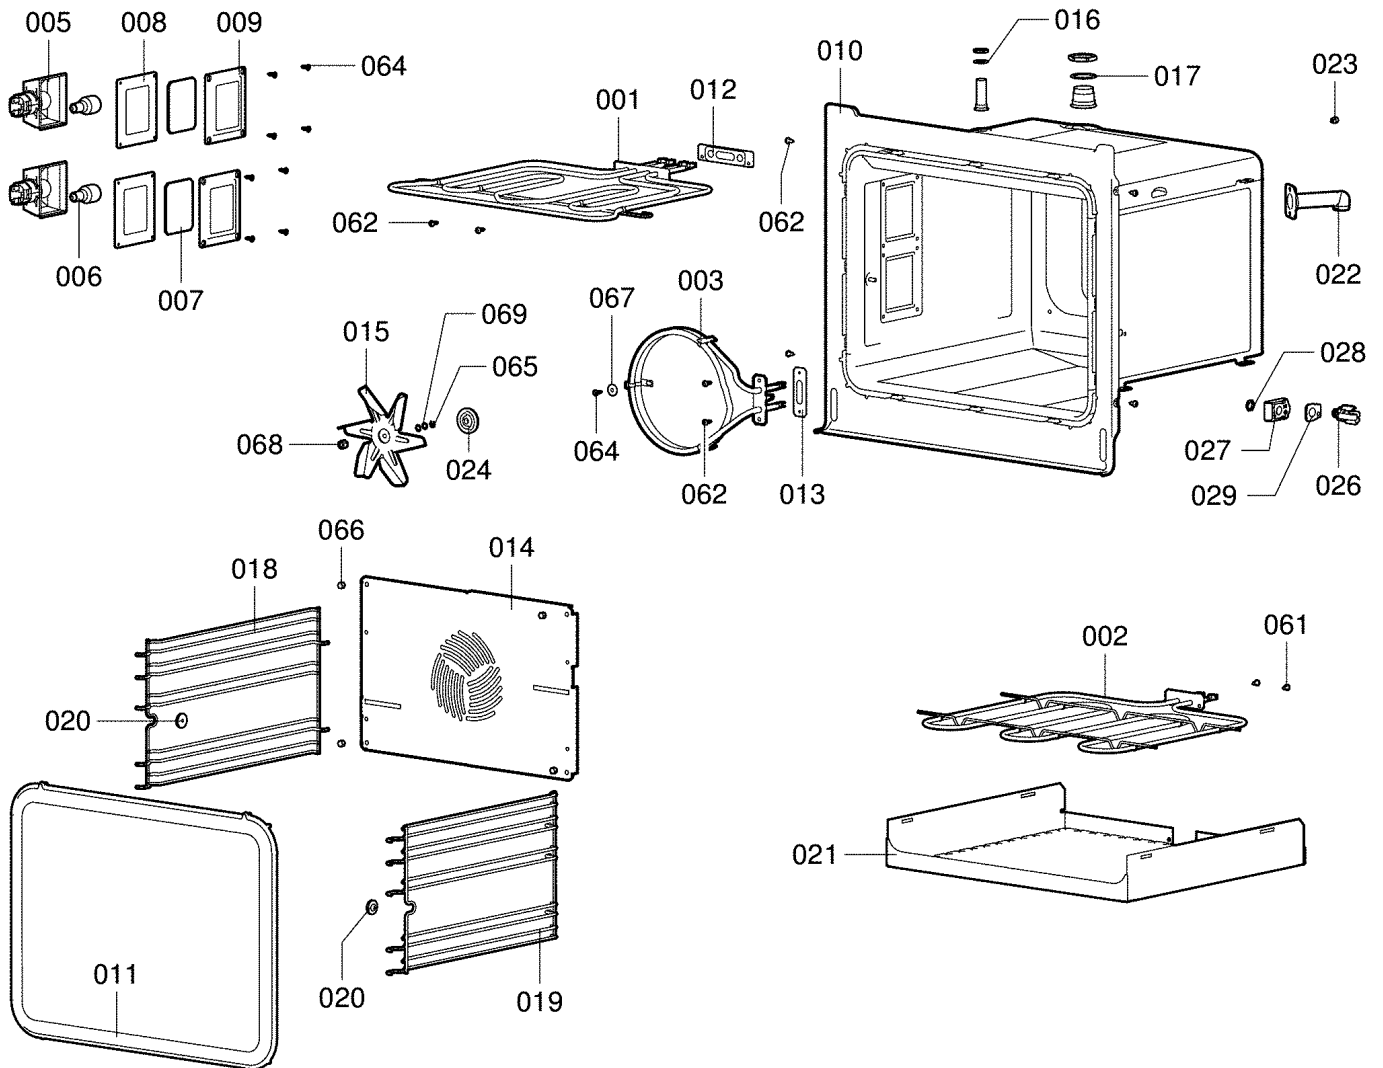

<b>Pos</b>	<b>Part No</b>	<b>Description</b>
005	K01358	Fastening screw set black
013	K33248	Trim kit L black
014	K33251	Trim kit R black
020	K33568	Glass panel cpl CS-S/60
022	K32080	Control unit CS-S.768+771
024	K31653	Silicone rubber keypad
025	K16247	Adjusting knob, compl.,
030	K30667	Water tank, cpl.
031	K33577	Door panel glass, glued
032	K35399	Water tank housing
033	K30772	Water Valve cpl.
034	K36596	Water tank lid
061	P10032	Hexalb pan head screw sfl
064	N25350	Hexalb ctrsnk self-tap sc
065	N26685	Hexalb pan PT screw ST
066	N26625	Hexalb pan PT screw 4.0 x 20, WN1451

<b>Pos</b>	<b>Part No</b>	<b>Description</b>
001	K29295	heater hotair
002	K35274	Tubular heater UH
003	K00485	Heating element Hotair
005	K34052	built-in oven lamp
006	K09236	Light bulb 25W/220V
007	K24493	Safety glass
008	K24327	Oven light seal
009	K24326	Frame assembly
010	K35190	Muffle enamelled
011	K24289	Door seal
012	K41570	Gasket for heating elem.
013	K41569	Gasket for hot air
014	K35327	Fan cover
015	33595540	Hot air fan CrNi D151 +/-0.5 mm
016	K27036	Seal, steam pipe
017	K27037	Seal, steam pipe
018	K35334	Shelf guide L
019	K35335	Shelf guide R
020	N40750	Knurled nut low type
021	K35275	Support plate
022	K37176	Steam hose
023	K41568	PT sensor seal
024	K24423	Mechanical seal cpl.
026	P59068	3-pole socket, food probe
027	K31628	Socket cover, cpl.
028	K02941	Hexagon nut 3/8"-32
029	K31629	Flange seal
061	P10032	Hexalb pan head screw sfl
062	P10025	Hexalb pan self-tap screw
064	N25350	Hexalb ctrsnk self-tap sc
065	25264316	Tab washer 17/7 Mag
066	P12303	Cap nut with flange A2
067	N45476	Washer, stst
068	K03360	Hex nut (1.4305)
069	K36667	Shim rings