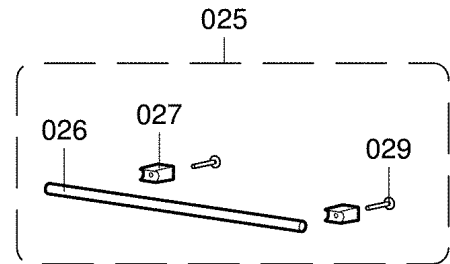

010

020

<b>Pos</b>	<b>Part No</b>	<b>Description</b>
001	K35500	Stainless steel tray
002	K35501	Perforated cooking tray
003	K35338	Wire shelf CrNi
004	K35337	Baking tray
010	K34534	Oven roller runner
020	K34565	Combi-connection
021	P52621	6-pole mains conn. termnl
022	35125123	Strain relief clamp
	P10068	Hex skt pan tppn screw S
023	P10022	Hex pan tapping screw sfl
024	P50582	Strain relief
025	31251539	Hex nut/spring washer

Porzellanform  
Porcelain dish

Terrinenform  
Terrine dish

Halbrund  
Half-round  
60 x 60 x 300

Dreieckig  
Triangular  
55 x 55 x 300

<b>Pos</b>	<b>Part No</b>	<b>Description</b>
001	K27622	Porcelain dish 1/2 GN-65
002	K27626	Porcelain dish 1/3 GN-65
003	K27621	Porcelain dish 2/3 GN-65
004	K21243	Stainless st steam insert
005	K21252	Stainless st steam insert
006	K21254	Stainless st steam insert
011	K27623	u-shape terrine mould
012	K27624	v-shape terrine mould