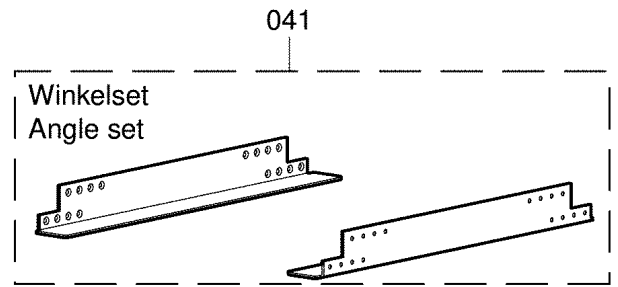

Porzellanform  
Porcelain dish

Terrinenform  
Terrine dish

Halbrund  
Half-round  
60 x 60 x 300

Dreieckig  
Triangular  
55 x 55 x 300

<b>Pos</b>	<b>Part No</b>	<b>Description</b>
001	K27622	Porcelain dish 1/2 GN-65
002	K27626	Porcelain dish 1/3 GN-65
003	K27621	Porcelain dish 2/3 GN-65
004	K21243	Stainless st steam insert
005	K21252	Stainless st steam insert
006	K21254	Stainless st steam insert
011	K27623	u-shape terrine mould
012	K27624	v-shape terrine mould