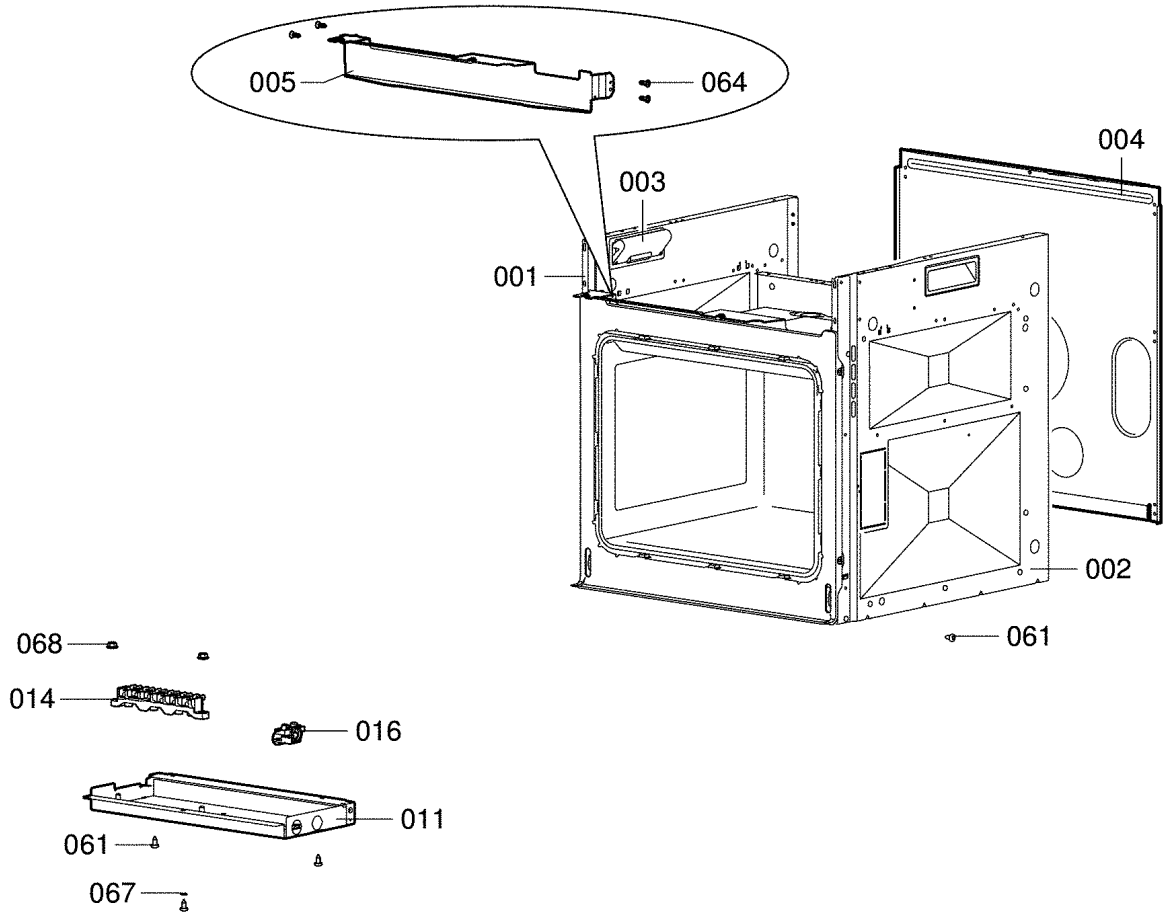

Pos	Part No	Description
001	K35070	Side panel L
002	K35000	Side panel R
003	K31540	Grip for side panel
004	K35438	Rear panel CS-S
011	K34096	Connection box
	P53325	Mains cable + Schuko plug 16A/ 3+1 x 1.5mm²/ 2.0m
	P53520	Main cable w SII 32 plug 16A, 3 x 1.5mm², 2.0m
	P53508	Mains cable with label 3x1.5mm², 2.1m
014	P52621	6-pole mains conn. termnl
016	P50582	Strain relief
061	P10032	Hexalb pan head screw sfl
067	25973108	Washer, polyamid
068	31251539	Hex nut/spring washer