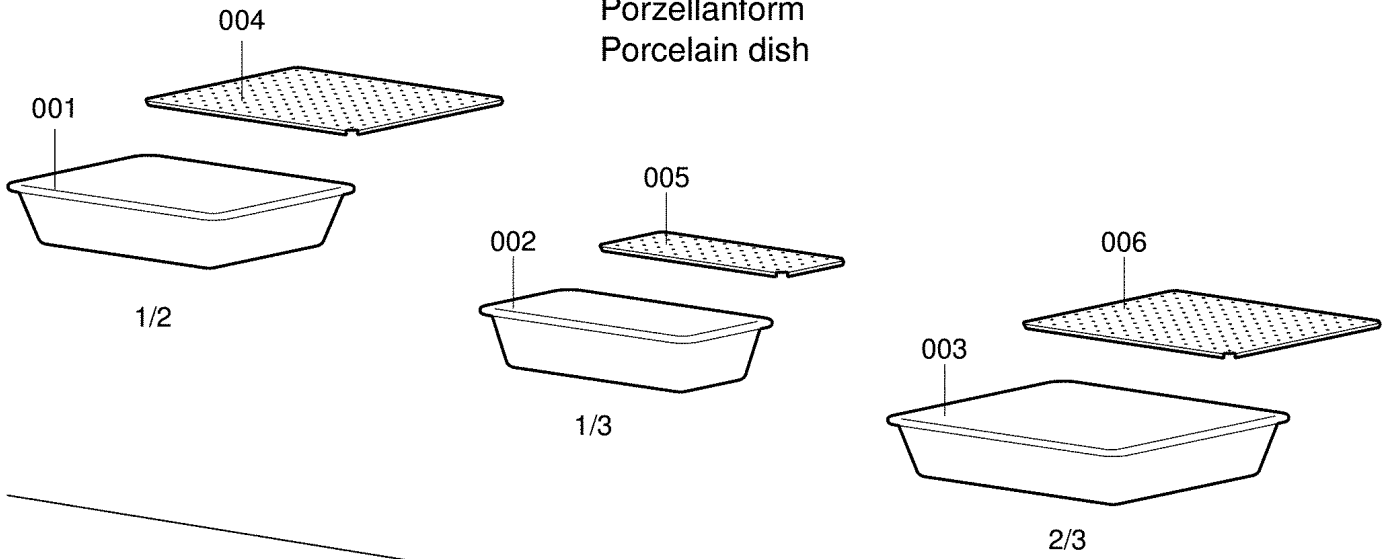

Porzellanform
Porcelain dish

Terrinenform
Terrine dish