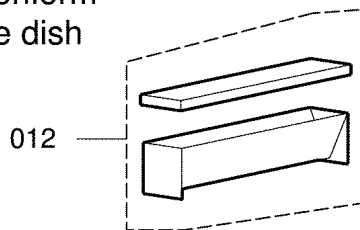

Dreieckig
Triangular
55 x 55 x 300