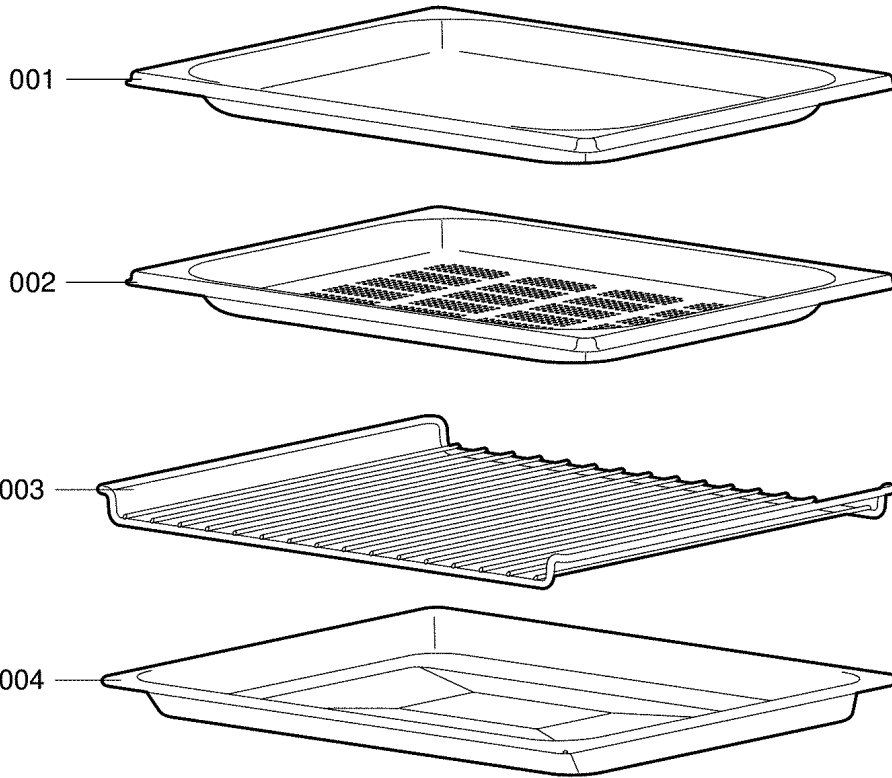

011

Entkalker
Descaler

007

Pos	Part No	Description
001	K35500	Stainless steel tray
002	K35501	Perforated cooking tray
003	K35338	Wire shelf CrNi
004	K35337	Baking tray
007	P59060	Food probe NTC 50k Ohm with straight handle
011	B28005	Appliance descaler