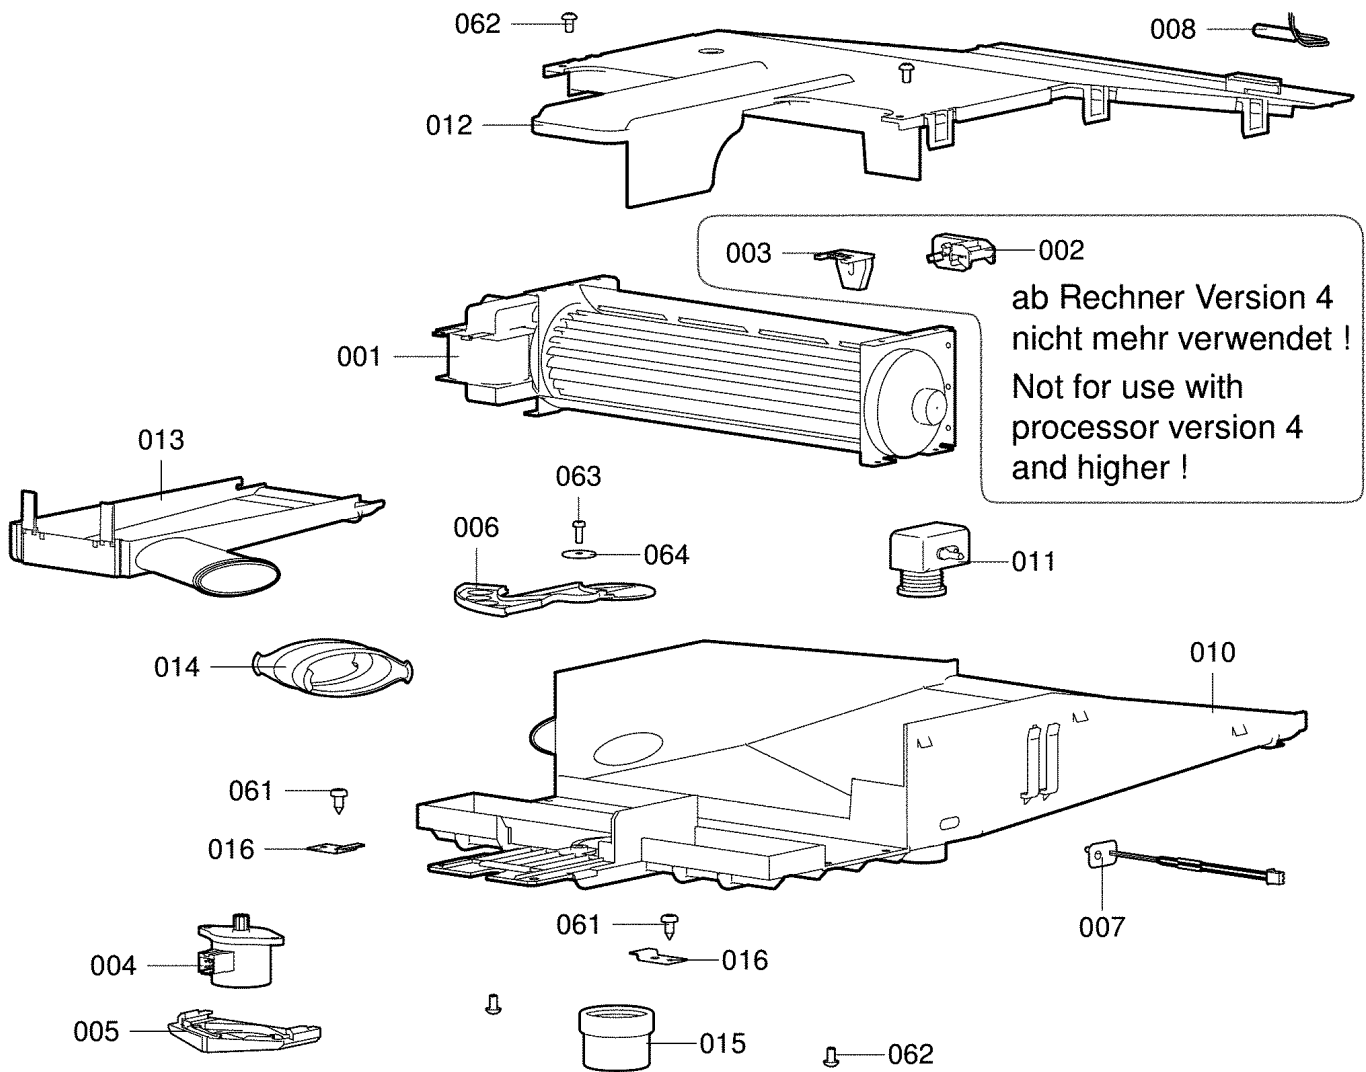

Pos	Part No	Description
001	K38760	Radial flow fan
002	K24494	Spin speed sensor
003	K28940	Speed sensor
004	K24359	Steppn motor + gear wheel
005	K32508	Stepping motor bracket
006	K24347	Valve for steam vent
007	P59078	Temp. sensor NTC 100kOhm max 100°C; steel housing
008	K31983	Reed switch complete
010	K31840	Lower air conductn plate
011	K31837	Climate sensor unit
012	K24319	Air conduction plate, top
013	K35420	Bypass air duct
014	K24390	Collar by-pass
015	K24348	Collar for steam pipe
016	K24349	Retaining bracket air
061	P10032	Hexalb pan head screw sfl
062	N25010	Hexalb pan self-tap screw
063	N26694	Hexalb PT screw zn-passiv
064	K24428	Retaining washer for