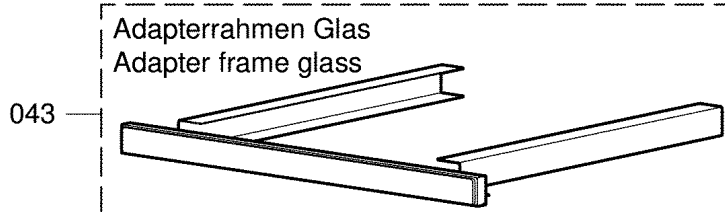

Porzellanform  
Porcelain dish

Terrinenform  
Terrine dish

Halbrund  
Half-round  
60 x 60 x 300

Dreieckig  
Triangular  
55 x 55 x 300

<b>Pos</b>	<b>Part No</b>	<b>Description</b>
001	K27622	Porcelain dish 1/2 GN-65
002	K27626	Porcelain dish 1/3 GN-65
003	K27621	Porcelain dish 2/3 GN-65
004	K21243	Stainless st steam insert
005	K21252	Stainless st steam insert
006	K21254	Stainless st steam insert
011	K27623	u-shape terrine mould
012	K27624	v-shape terrine mould