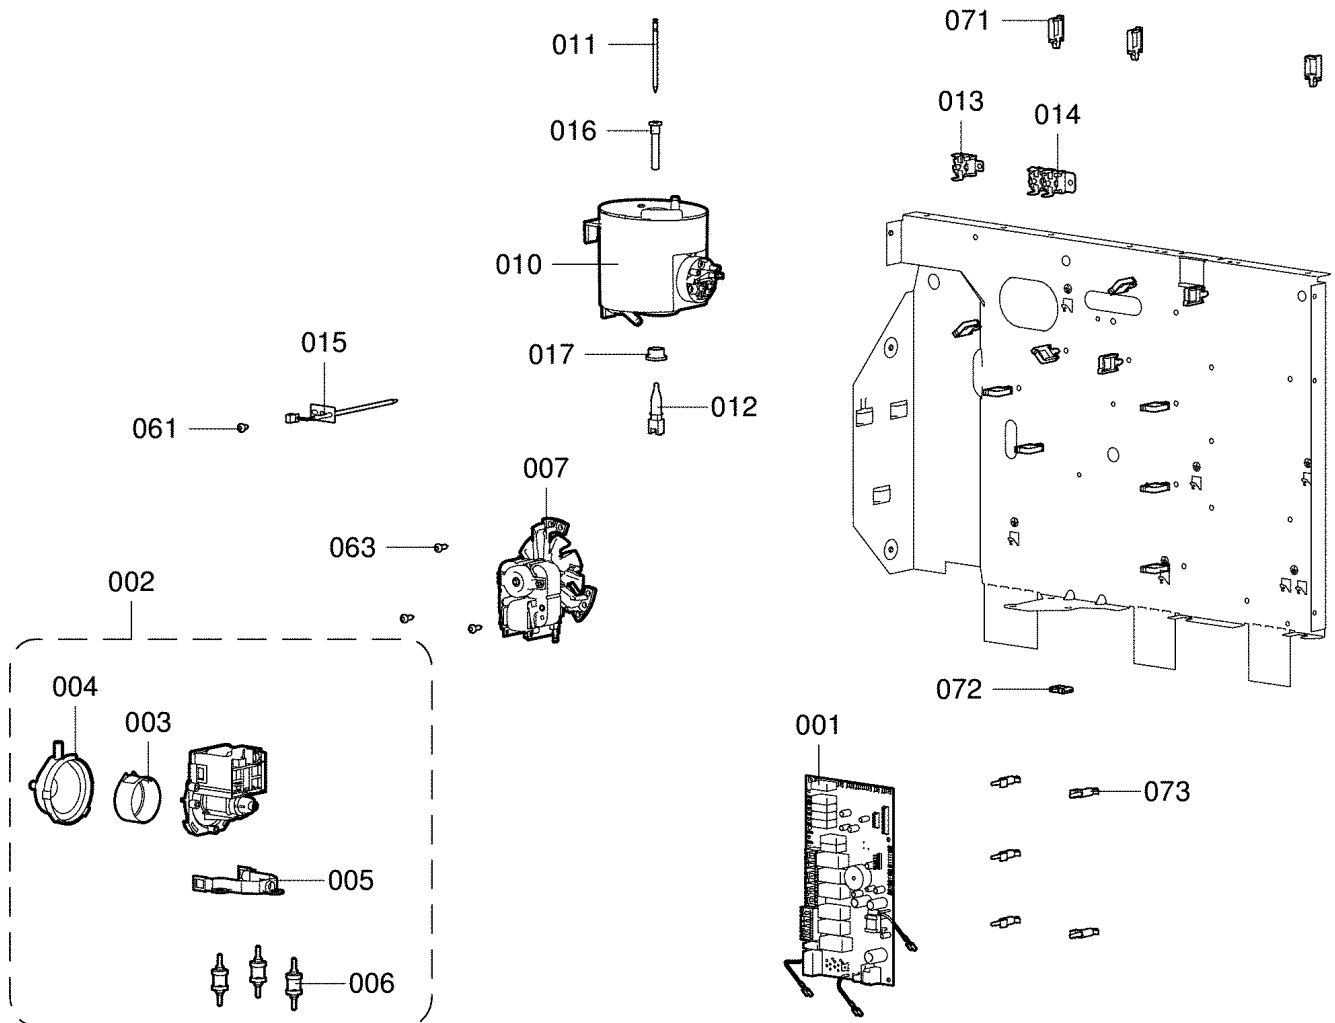

Pos	Part No	Description
001	K320471	CS processor K3.2047
	K85181	Ribbon cable 20-pole
002	K30553	Drain pump, pre-assembled
003	K27039	Limescale filter
004	K31701	Pump housing
005	K31726	Retainer for drain pump
006	K31720	Absorber
007	K09450	Hot air fan
010	K51580	Boiler pre-ass.
	K35351	Silicon tube
	K38911	Silicon hose CST/ST
011	K31728	Level measuring pin
012	P59040	Temp. sensor NTC 100kOhm,
013	P59059	Thermostat 280° opener
014	P59058	Thermostat 280°C opener
015	P59079	Temp. sensor NTC 100kOhm
016	K31763	Steam hose
017	K24227	Grommet seal for NTC
061	P10032	Hexalb pan head screw sfl
063	P10055	Hexalb pan self-tap screw
071	P50586	Locking conductor holder
072	P50579	Cable clamp, trim kit
073	P53454	Spacer