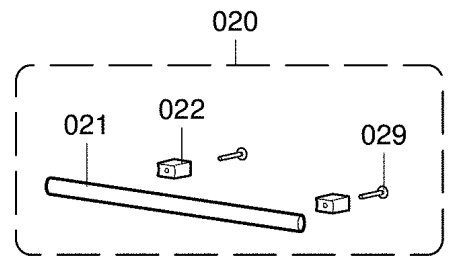

010

020

<b>Pos</b>	<b>Part No</b>	<b>Description</b>
001	K35500	Stainless steel tray
002	K35501	Perforated cooking tray
003	K35338	Wire shelf CrNi
004	K35337	Baking tray
010	K34534	Oven roller runner
020	K34565	Combi-connection
021	P52621	6-pole mains conn. termnl
022	35125123	Strain relief clamp
	P10068	Hex skt pan tppn screw S
023	P10022	Hex pan tapping screw sfl
024	P50582	Strain relief
025	31251539	Hex nut/spring washer

Porzellanform  
Porcelain dish

Terrinenform  
Terrine dish

Halbrund  
Half-round  
60 x 60 x 300

Dreieckig  
Triangular  
55 x 55 x 300

<b>Pos</b>	<b>Part No</b>	<b>Description</b>
001	K27622	Porcelain dish 1/2 GN-65
002	K27626	Porcelain dish 1/3 GN-65
003	K27621	Porcelain dish 2/3 GN-65
004	K21243	Stainless st steam insert
005	K21252	Stainless st steam insert
006	K21254	Stainless st steam insert
011	K27623	u-shape terrine mould
012	K27624	v-shape terrine mould