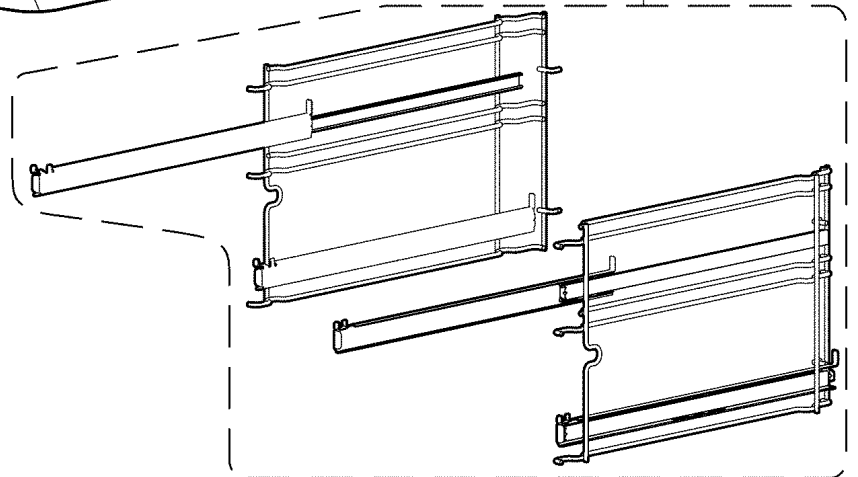

010

020

<b>Pos</b>	<b>Part No</b>	<b>Description</b>
001	K35500	Stainless steel tray
002	K35501	Perforated cooking tray
003	K35338	Wire shelf CrNi
004	K35337	Baking tray
010	K34534	Oven roller runner
020	K34565	Combi-connection
021	P52621	6-pole mains conn. termnl
022	35125123	Strain relief clamp
	P10068	Hex skt pan tppn screw S
023	P10022	Hex pan tapping screw sfl
024	P50582	Strain relief
025	31251539	Hex nut/spring washer