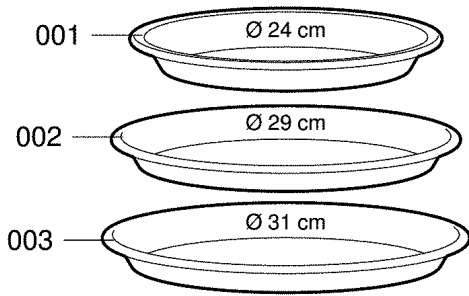

010

020

<b>Pos</b>	<b>Part No</b>	<b>Description</b>
001	K35500	Stainless steel tray
002	K35501	Perforated cooking tray
003	K35338	Wire shelf CrNi
004	K35337	Baking tray
010	K34534	Oven roller runner
020	K34565	Combi-connection
021	P52621	6-pole mains conn. termnl
022	35125123	Strain relief clamp
	P10068	Hex skt pan tppn screw S
023	P10022	Hex pan tapping screw sfl
024	P50582	Strain relief
025	31251539	Hex nut/spring washer

Porzellanform  
Porcelain dish

Terrinenform  
Terrine dish

Halbrund  
Half-round  
60 x 60 x 300

Dreieckig  
Triangular  
55 x 55 x 300

<b>Pos</b>	<b>Part No</b>	<b>Description</b>
001	K27622	Porcelain dish 1/2 GN-65
002	K27626	Porcelain dish 1/3 GN-65
003	K27621	Porcelain dish 2/3 GN-65
004	K21243	Stainless st steam insert
005	K21252	Stainless st steam insert
006	K21254	Stainless st steam insert
011	K27623	u-shape terrine mould
012	K27624	v-shape terrine mould