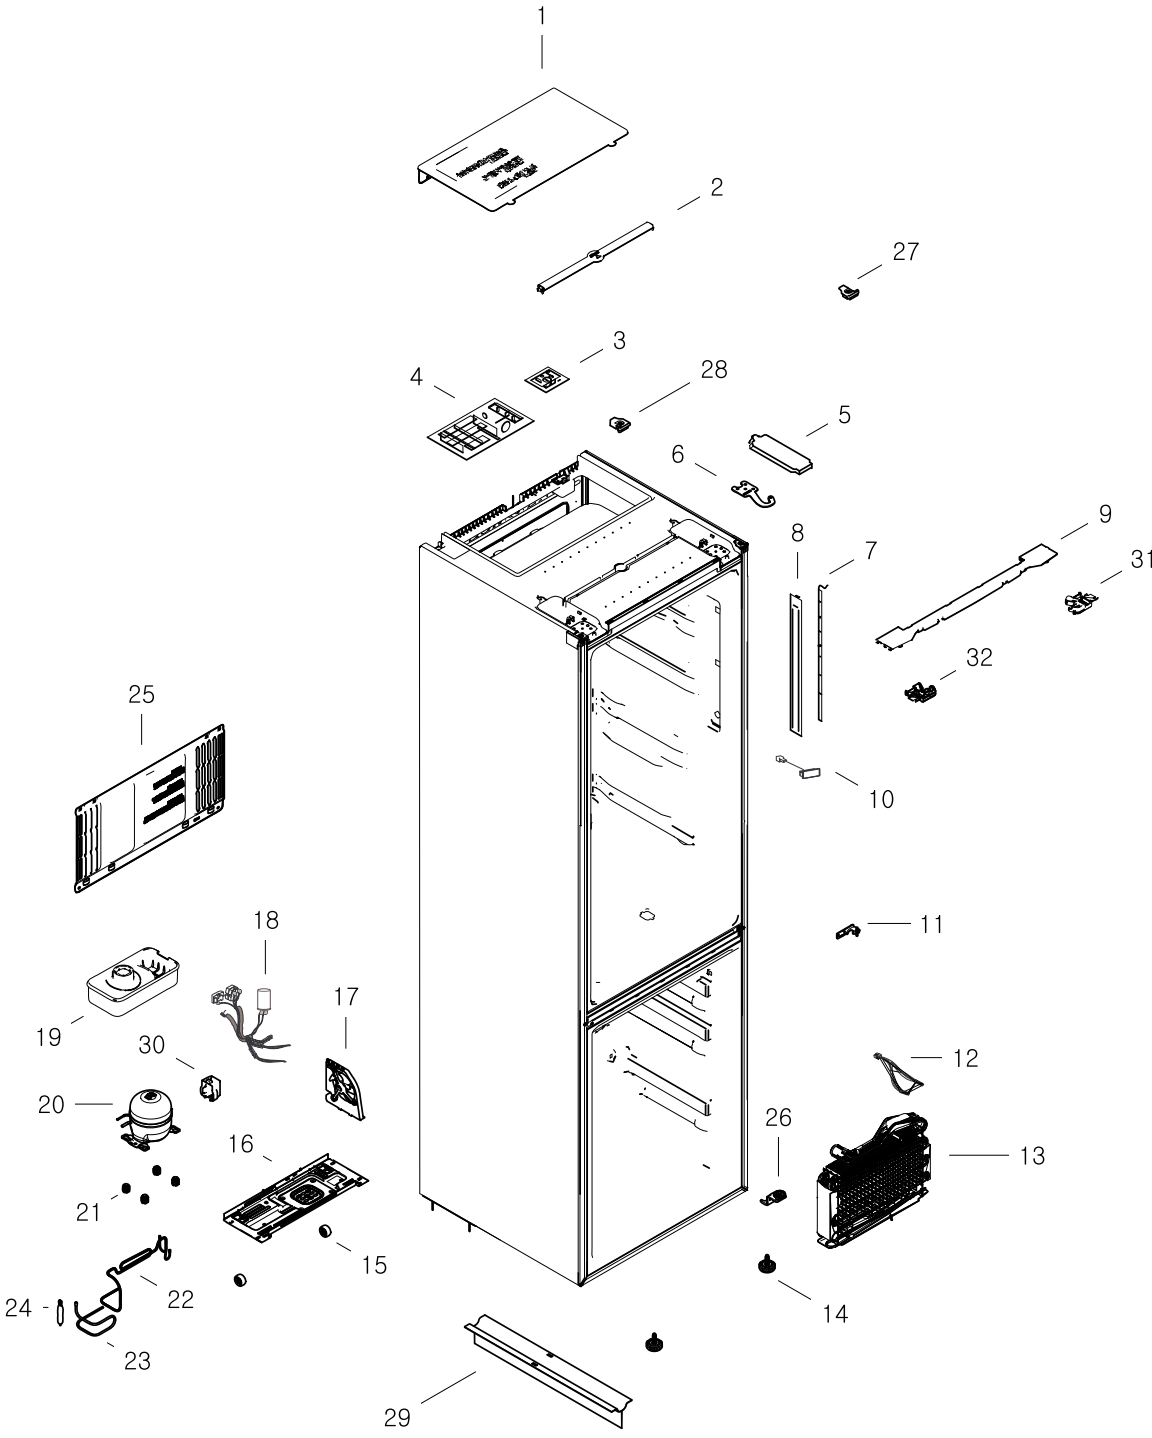

2. Overall ASSY

Exploded View

MODEL CODE :RL56GEGBP1/XEF

Service Bom (SA: SERVICE AVAILABLE, SNA: SERVICE NOT AVAILABLE)

No.	Code No.	Description	Specification	Q'ty	Unit	SA/SNA
1	DA63-06361A	COVER PCB-PANEL	GRAN CRU,GI-SGCC,T0.35	1.0	PC	SA
2	DA63-06384B	COVER-CABI HIGH	GRAND CRU,HIPS,T2.0,42,399,COOL	1.0	PC	SA
4	DA92-00177E	ASSY PCB MAIN	230V,50Hz,7-SEG,Gran cru,W-OPTION (A+,7-SEGMENT)	1.0	PC	SA
5	DA63-06395A	COVER-HINGE A	GRAND CRU,ABS,COOL WHITE	1.0	PC	SA
6	DA61-07366A	HINGE-UPP	GRAND CRU,SHP1,T4.0	1.0	PC	SNA
7	DA41-00519P	PBA-LED LAMP	SSEDA,R-ROOM,CEM-1,100*20*1.6,1 or 3CHIP 3EA,DC	1.0	PC	SA
8	DA61-04125B	CASE LAMP-LED FRONT	PP,WHITE,TB54(PP+TALC 40%)	1.0	PC	SNA
9	DA63-06393G	COVER-WIRE DOOR	GRAND CRU,ABS,I BLACK(BK0044)	1.0	PC	SA
10	DA34-00043A	SWITCH REED-ASS'Y	200VDC,1.5,-	1.0	PC	SA
11	DA61-07367A	HINGE-MID	GRAND CRU,SHP1,T4.0,Ni-Cr	1.0	PC	SA
12	DA47-00301H	THERMO FUSE-ASSY	POLARIS,120V/250V,15A/10A,109~110°C,250mm	1.0	PC	SNA
13	DA96-00827A	ASSY EVAP FRE	GRAND CRU,FRE,230V/50Hz,230V	1.0	PC	SA
14	DA61-07546A	LEG	GRAND CRU-PJT,PP,NTR,BOLT:M8,50.5mm	2.0	PC	SA
15	DA61-06202A	CASTER-REAR	AMICA-PJT,PP,33,NTR,W18.5	2.0	PC	SA
16	DA97-11278A	ASSY CHASSIS-COMP	GRAND_CRU,SBHG1,T0.8,ASSY	1.0	PC	SA
17	DA31-00276A	FAN	GRAND CRU,ABS,GP-35/NTR	1.0	PC	SA
18	DA27-00032A	COIL FILTER-EMI	400L,8.0mH,60*82mm,BOX,SSLF-205AF,-25 ~ +85 °C	1.0	PC	SA
19	DA63-06226A	TRAY-DRAIN WATER	S_AM B/I,PP,T2.0,NTR	1.0	PC	SA
20	MSE4A1QL1G/AK1	COMPRESSOR	RSCR,11.1CC,220-240V,STAITC	1.0	PC	SA
21	DA63-02017A	GROMMET COMP	QUEEN,EPDM,BLACK	4.0	PC	SA
22	DA62-03095A	PIPE-CONNECT SUCTION	GRANDCRU,C1220T-0,OD6.35,633,0.6	1.0	PC	SA
23	DA62-02982C	PIPE-CONNECT DISC A	C1220T-1/2H,OD6.35,L100,T0.6	1.0	PC	SA