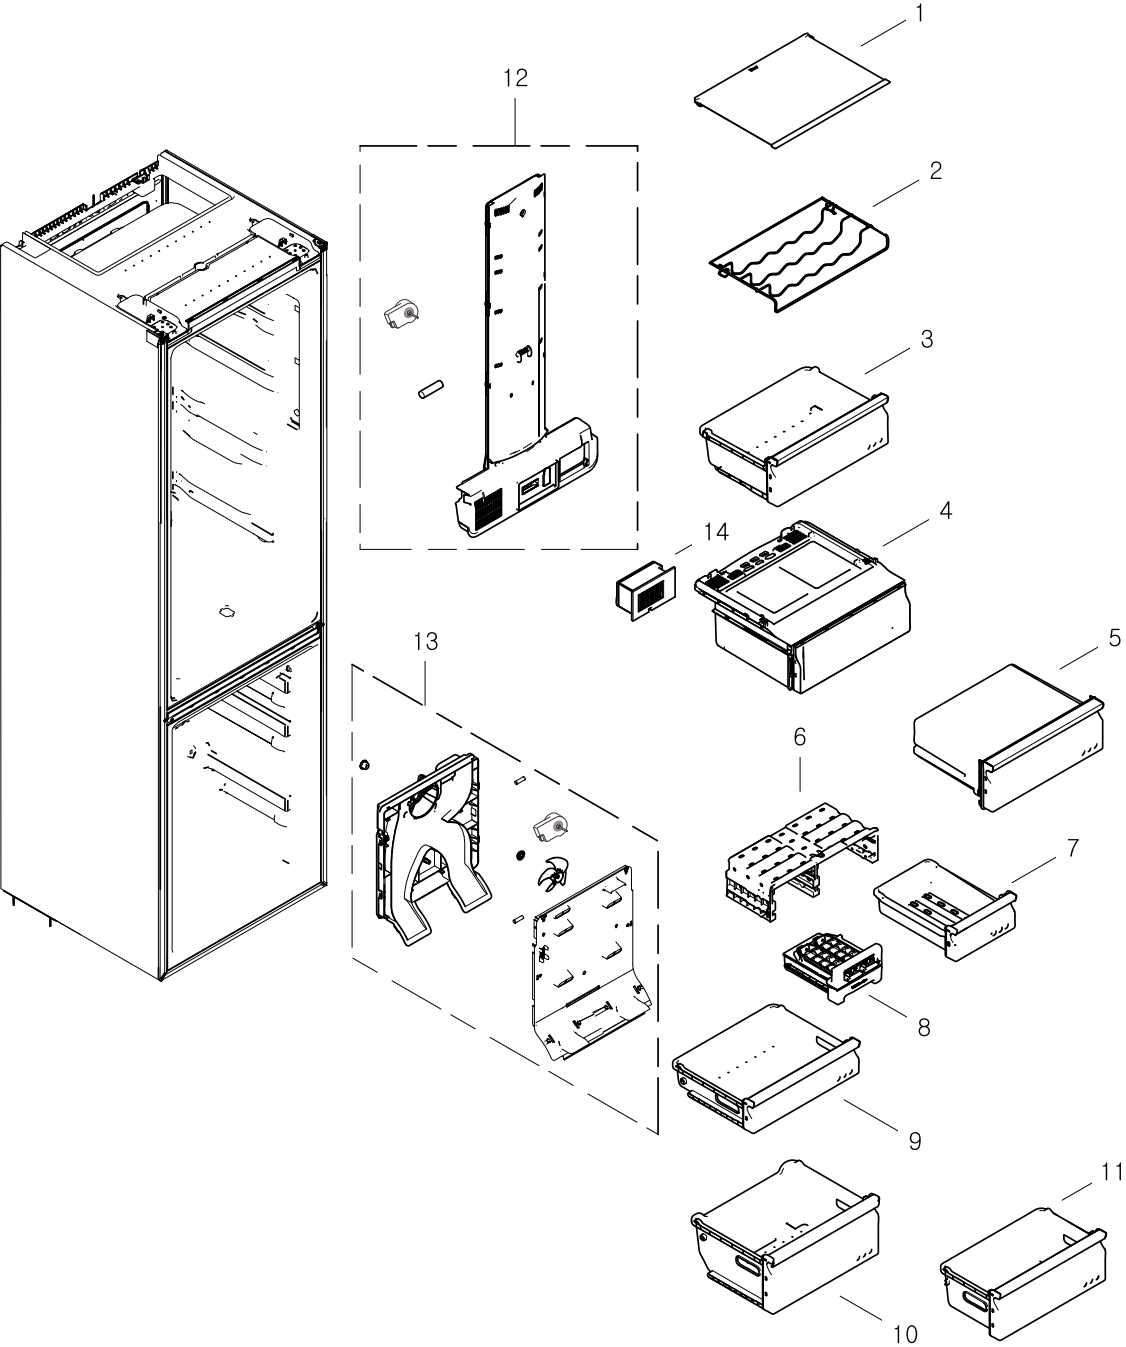

## Exploded View

MODEL CODE :RL56GEGBP1/XEF

Service Bom (SA: SERVICE AVAILABLE, SNA: SERVICE NOT AVAILABLE)

No.	Code No.	Description	Specification	Q'ty	Unit	SA/SNA
		RL56GEGBP1/XEF	SET			
1	DA97-11387A	ASSY SHELF REF	GRAND CRU,BEST	3.0	PC	SA
2	DA75-00247A	RACK-WINE	GRAND CRU(BETTER),HIPS,T2.5,COOL WHITE	1.0	PC	SA
3	DA97-11575A	ASSY CASE VEG-HIGH	GRAND CRU	1	PC	SA
8	DA67-40146B	TRAY-ICE	SR-1500,NTR,PE,-,-,-,-,-	1.0	PC	SA
10	DA97-11399A	ASSY TRAY-FRE MID	GRAN CRU,W475.2,L382.5	2.0	PC	SA
11	DA97-11398A	ASSY TRAY-FRE LOW	GRAN CRU,W475.2,L285.6	1.0	PC	SA
12	DA97-11367A	ASSY COVER MULTI-REF	GRAND CRU,RL56,BASIC	1.0	PC	SA
13	DA97-11339A	ASSY COVER-EVAP FRE	GRAND CRU	1.0	PC	SA
14	DA90-06795F	ASSY DAMPER	DAMPER-6	1.0	PC	SNA