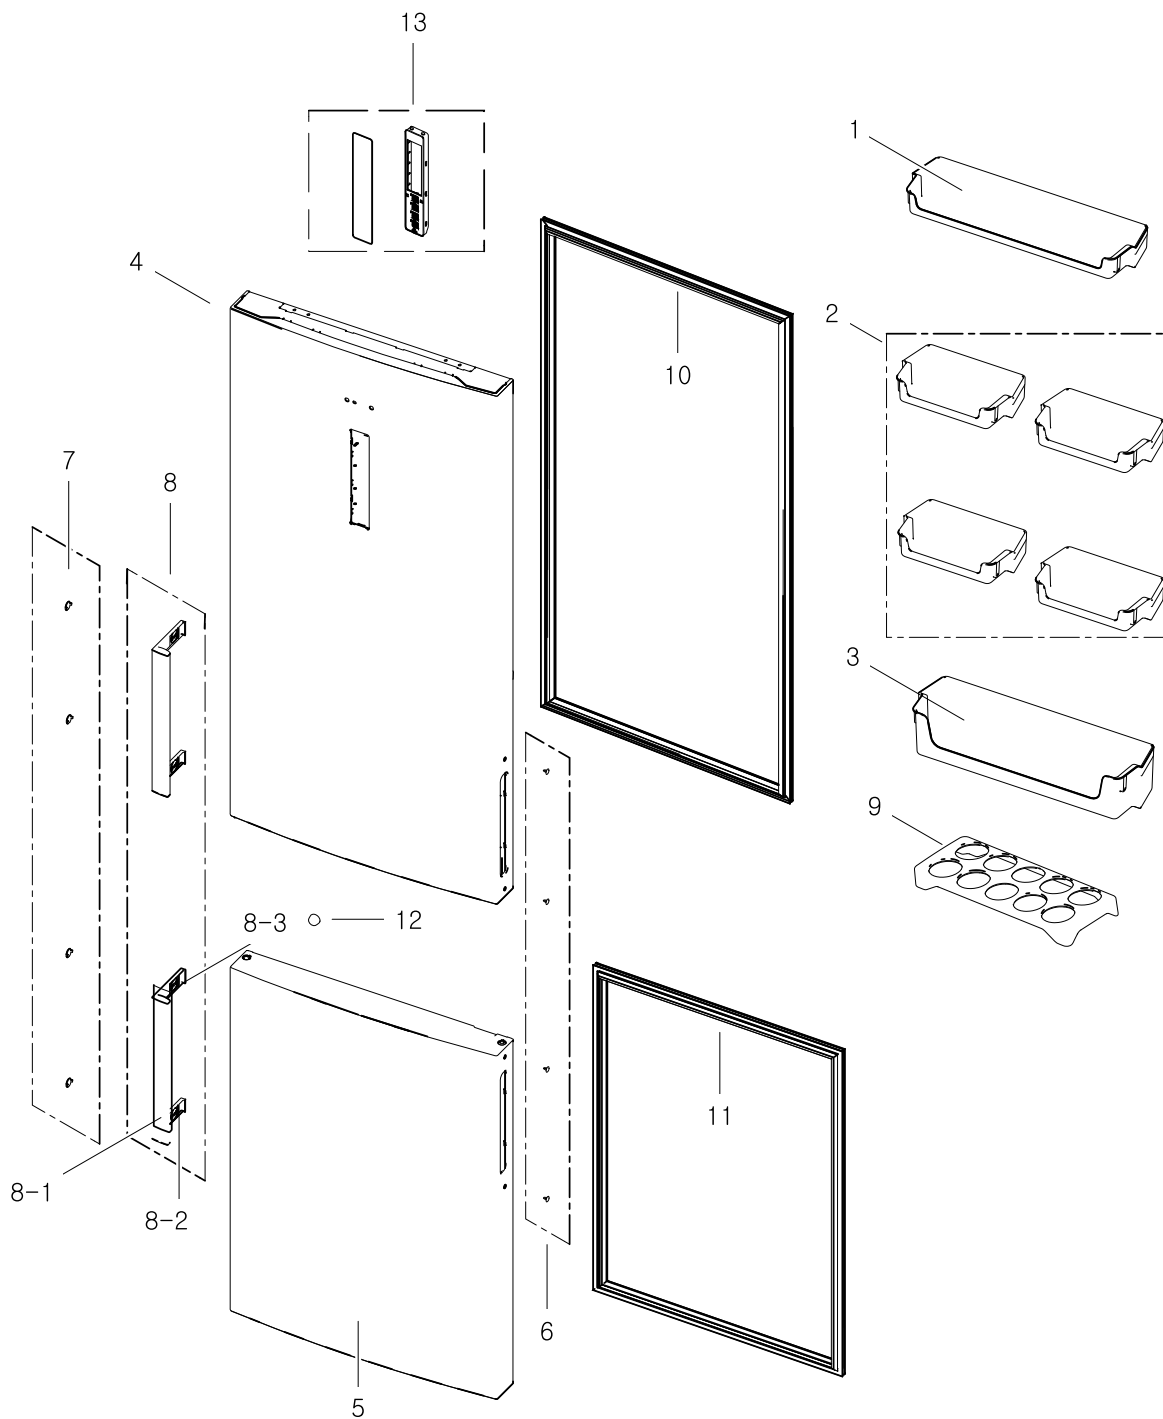

3. DOOR

Exploded View

MODEL CODE :RL56GEGBP1/XEF

Service Bom (SA: SERVICE AVAILABLE, SNA: SERVICE NOT AVAILABLE)

No.	Code No.	Description	Specification	Q'ty	Unit	SA/SNA
1	DA63-06305B	GUARD REF-UPP	Grand-Cru,GPPS,T2.5,488.4,50,132.7,TRANSPARENCY,GALAXY PATTERN	1.0	PC	SA
2	DA63-06307B	GUARD-VARIETY	Grand-Cru,GPPS,T2.5,242,6,50,132,TRANSPARENCY,GALAXYPATTERN	1.0	PC	SA
3	DA63-06306B	GUARD REF-LOW	Grand-Cru,GPPS,T2.5,488.4,100,131.9,TR	1.0	PC	SA
4	DA91-03675P	ASSY DOOR FOAM REF	grand cru	1.0	PC	SA
5	DA91-03632Z	ASSY DOOR FOAM FRE	GRAND CRU	1.0	PC	SA
6	DA67-02684G	CAP-SCREW HANDLE	GRAND CRU,ABS,I BLACK	4.0	PC	SA
7	DA67-02780H	CAP-HANDLE SCREW	GRAN CRU,ABS,I BLACK	4.0	PC	SA
8	DA97-11484R	ASSY HANDLE	GRAN CRU,AL,EMPIRE BLACK	2.0	PC	SA
8-1	DA64-03925E	HANDLE-BAR	GRAN CRU,AL,T 1.0,BALLENTAIN BLACK	1.0	PC	SNA
8-2	DA61-07547P	SUPPORT-HANDLE LOW	GRAN CRU,PA+ABS,71.2g,I	1.0	PC	SA
8-3	DA61-07537P	SUPPORT-HANDLE UPP	GRAN CRU,PA+ABS,71.2g,I BLACK	1.0	PC	SA
9	DA63-06221A	TRAY-EGG	SAM-PJT,GPPS,T2.1,92,252.9,CRYSTAL GREEN2,Built in, 54.35g	1.0	PC	SA
10	DA97-08848S	ASSY-GASKET DOOR REF	Grand-Cru,SC-02703R(BLACK),L980.5,W542	1.0	PC	SA
11	DA97-08848T	ASSY-GASKET DOOR FRE	Grand-Cru,SC-02703R(BLACK),L713.5,W542	1.0	PC	SA
12	DA61-06228A	STOPPER-DOOR	Grand Cru/Sam Pjt,POM,NTR	1.0	PC	SA
13	DA97-11409Y	ASSY COVER-CONTROL	BH,+,NO,1,M3.6,L13,ZPC(WHT	1.0	PC	SA