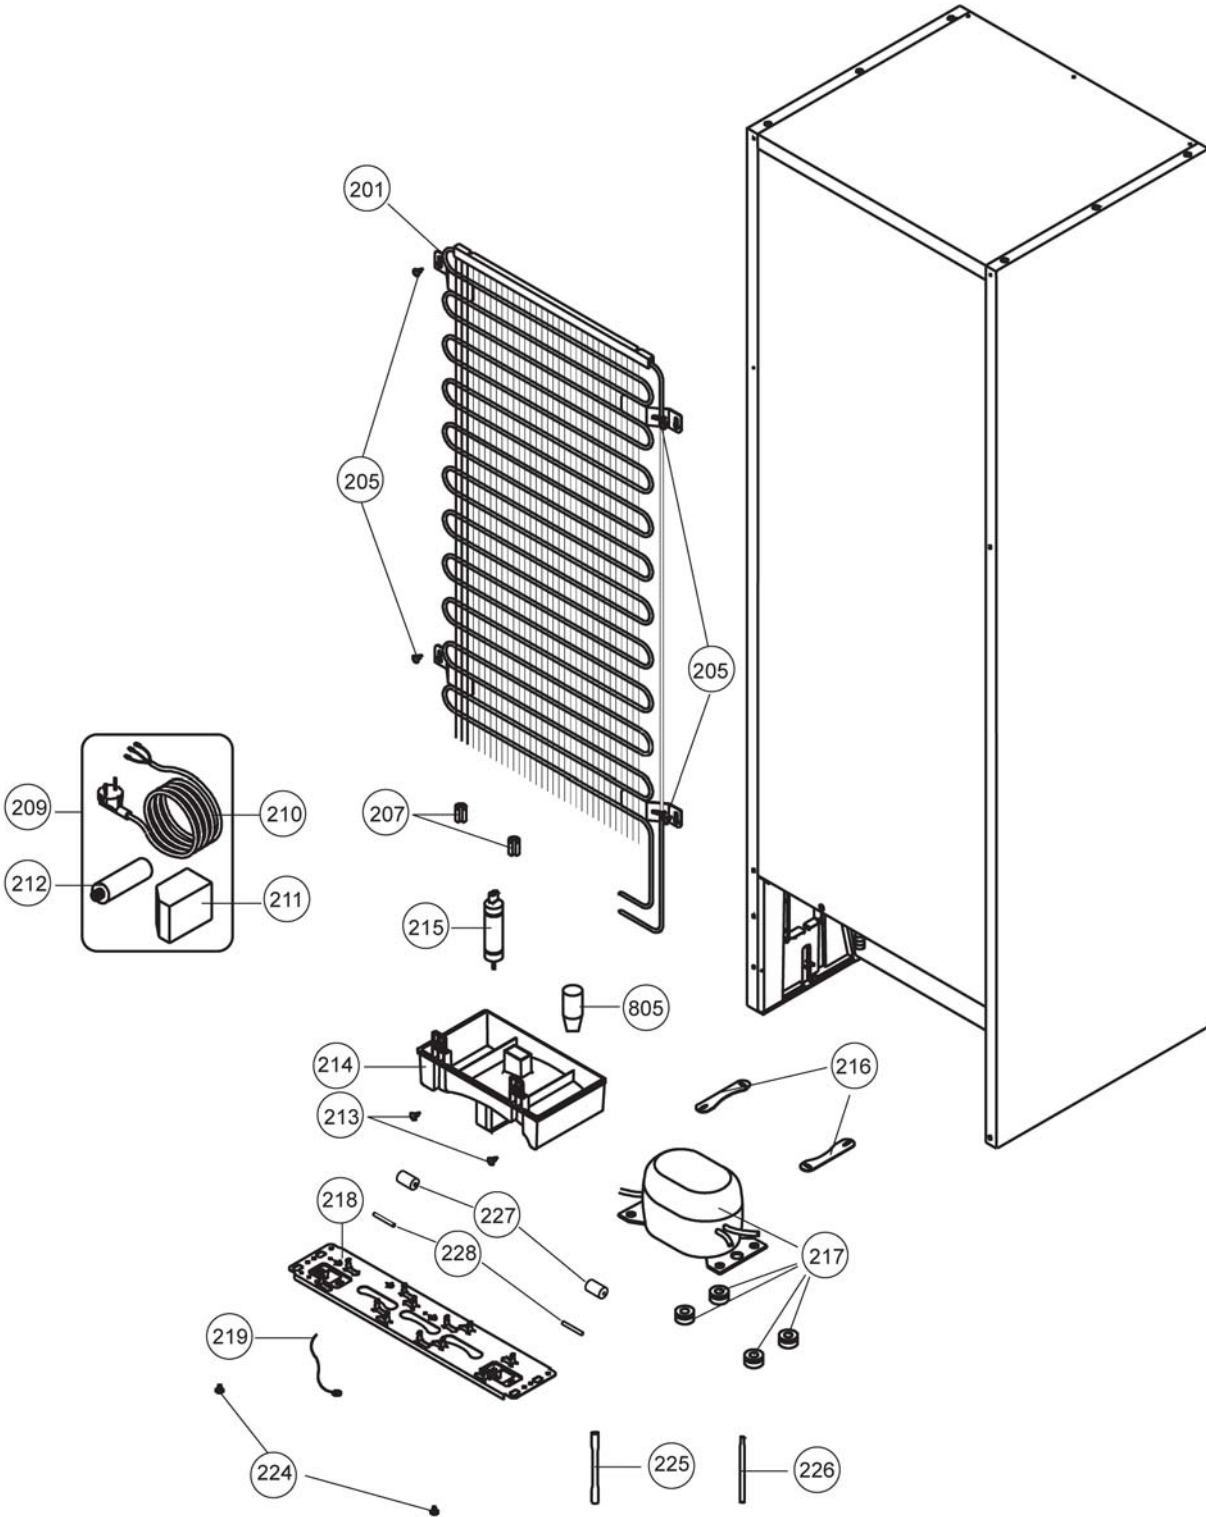

14.7. Unit Parts

14.8. Unit Parts List

Safety	Ref. No.	Part No.	Part Name & Description	NR-B32SX1	NR-B32SG1	NR-B32SW1
△	201	CNRBF-042250	MAIN CONDANSER	1	1	1
	205	AJ-097920	SCREW ST 4.8X13 YSB-T-C	4	4	4
	207	CNRAF-022100	ANTIVIBRATION (CONDENSER)	2	2	2
△	209	CNRBG-154330	POWER CORD GR	1	1	1
△	210	CNRAG-137910	POWER CORD	1	1	1
△	211	CNRAG-109450	OVER LOAD RELAY GR	1	1	1
△	212	CNRAG-070560	CAPACITOR	1	1	1
	213	AJ-007430	SCREW 4.2X9.5 YSB-C	2	2	2
	214	CNRAF-580540	EVAPORATING TRAY GR.	1	1	1
△	215	CNRAJ-016970	DRYER	1	1	1
	216	CNRAF-200230	COMP FIXING BRACKET	2	2	2
△	217	CNRAB-109440	COMPRESSOR	1	1	1
	218	CNRBG-201080	COMP BASEMENT	1	1	1
	219	CNRAF-079040	GROUNDLY WIRE	1	1	1
	224	AJ-007280	SCREW KA 50X14 YSB-F	2	2	2
	225	CNRAF-026640	SERVICE TUBE	1	1	1
	226	CNRAF-007520	DRYER VACUUM TUBE	1	1	1
	227	CNRAJ-002217	FRONT/BACK WHEEL	2	2	2
	228	CNRAJ-009550	REAR WHEEL PIN	2	2	2
	805	CNRAF-176410	WATER DRAIN TRAY DIAPHRAGM	1	1	1