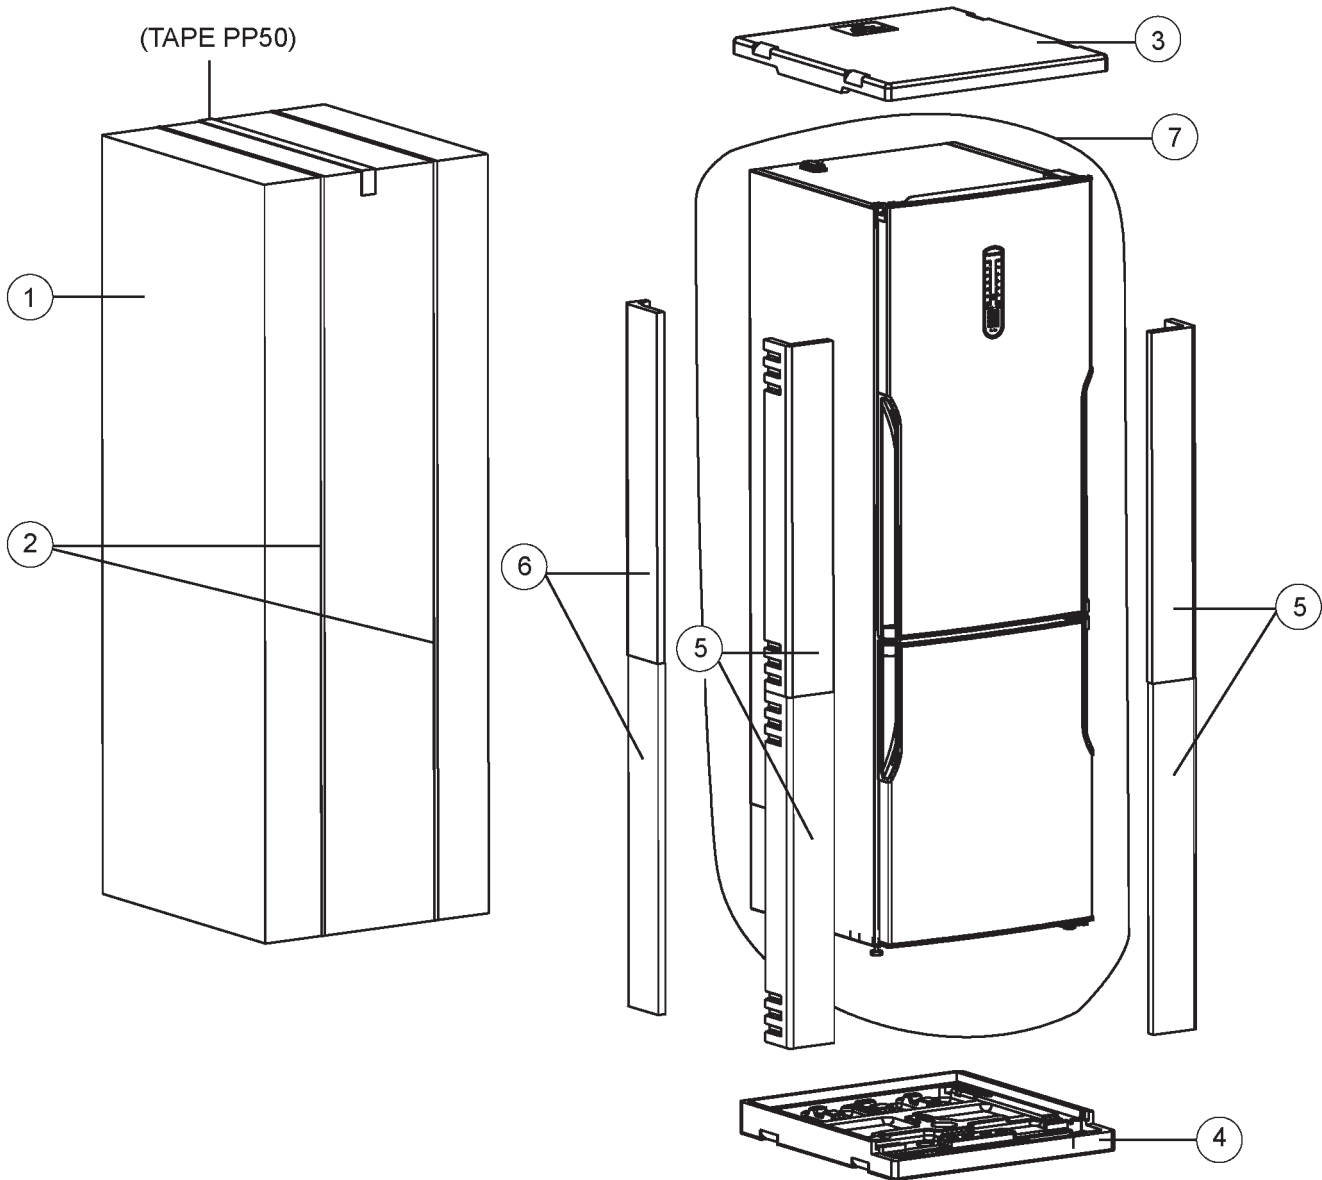

14.9. Packing Exploded View

Safety	Ref. No.	Part No.	Part Name & Description	NR-B32SX1	NR-B32SG1	NR-B32SW1
	1	CNRAK-PW4520	PKG CARTIN/366 B32SX1-XE	1	-	-
	1	CNRAK-PW4610	PKG CARTIN/366 B32SG1-SE	-	1	-
	1	CNRAK-PW4680	PKG CARTIN/366 B32SW1-WE	-	-	1
	2	CNRAK-PW2640	PACKAGE STRIP	2	2	2
	3	CNRAK-193390	PAD UPPER	1	1	1
	4	CNRAK-152570	PAD LOWER	1	1	1
	5	CNRAK-192990	PAD CORNER FRONT	4	4	4
	6	CNRAK-193000	PAD CORNER BACK	4	4	4
	7	CNRAK-PW7230	PACKAGE BAG	1	1	1