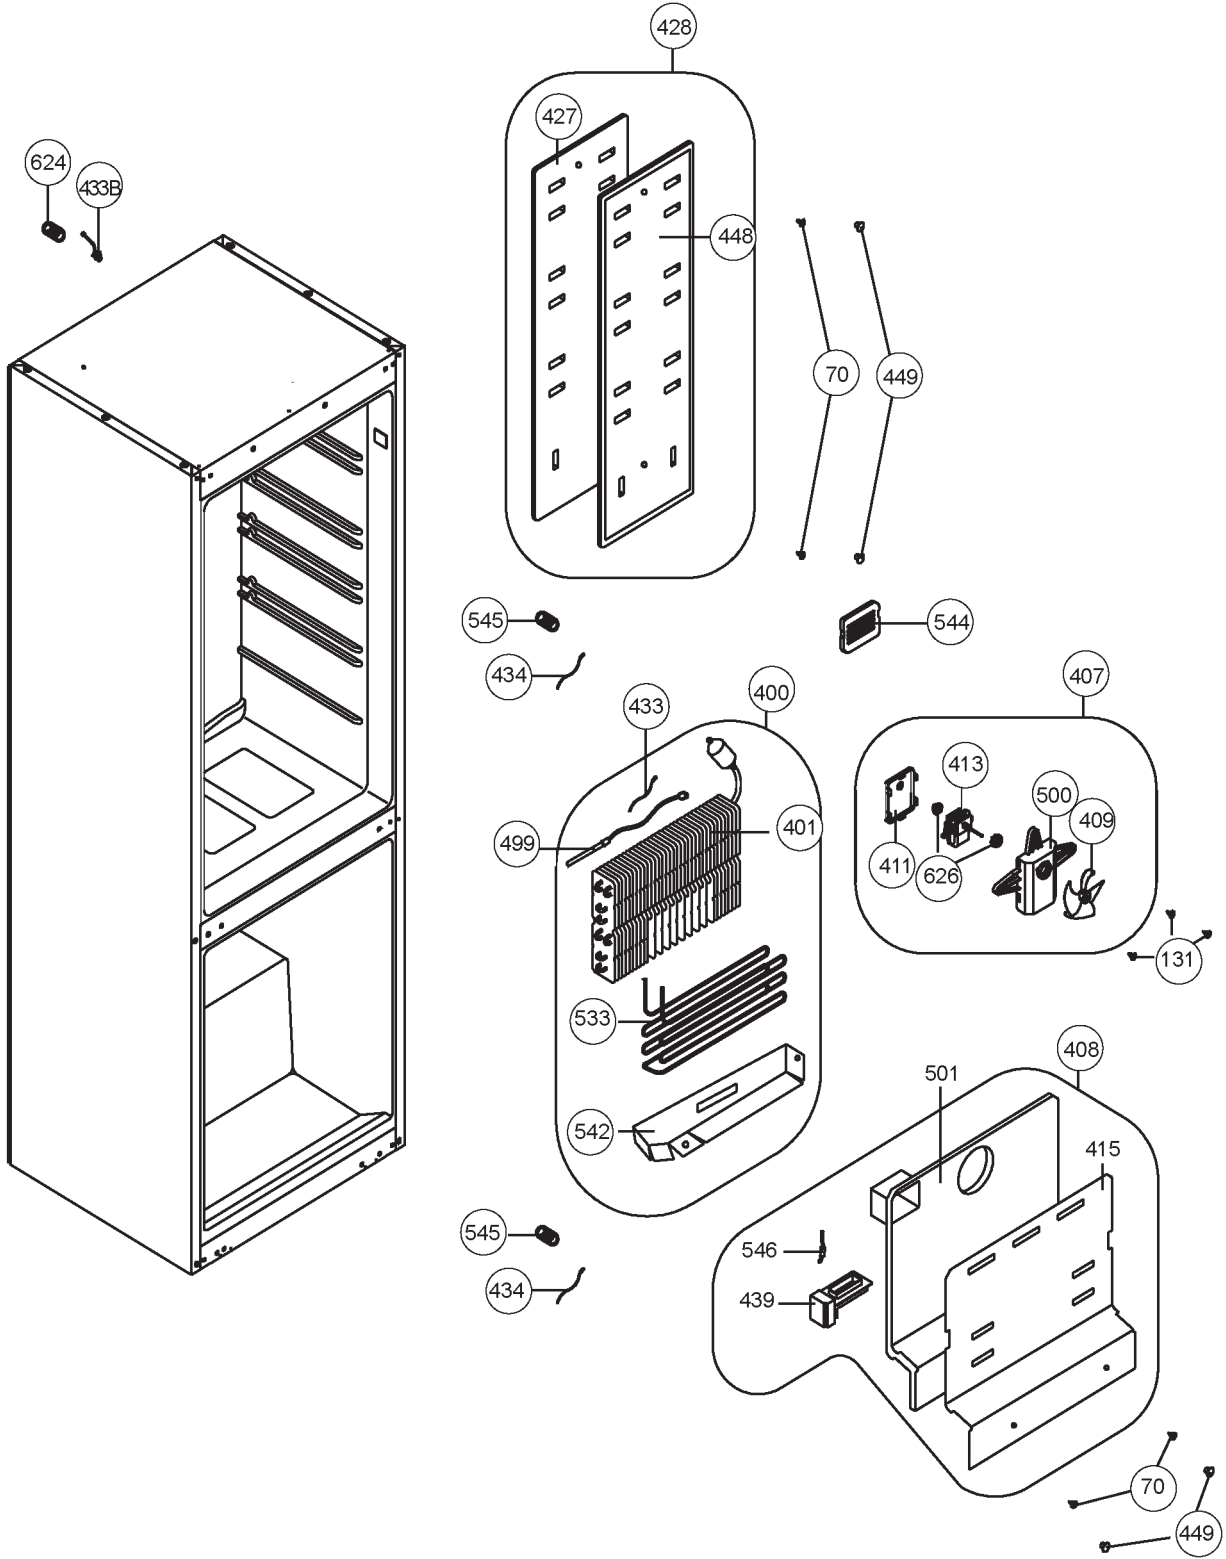

14.3. Multiflow Parts

14.4. Multiflow Parts List

Safety	Ref. No.	Part No.	Part Name & Description	NR-B32SX1	NR-B32SG1	NR-B32SW1
	70	AJ-016780	SCREW KA 40X14 YSB-R-F-INOX	4	4	4
	131	AJ-017210	SCREW KA 40X14 YSB-C-INOX	3	3	3
△	400	CNRBF-399020	FIN EVAP.ASSY	1	1	1
△	401	CNRAF-E54210	FIN EVAPORATOR	1	1	1
△	407	CNRBG-399010	F FAN MOTOR GR	1	1	1
△	408	CNRBF-135710	F MULTIFLOW GR	1	1	1
	409	CNRAG-302630	PROPELLER	1	1	1
	411	CNRAG-318470	F FAN MOTOR COVER	1	1	1
△	413	CNRBG-138670	EVAP FAN MOTOR	1	1	1
	415	-	F MULTIFLOW FRONT	1	1	1
	427	CNRAH-109830	R MULTI FLOW INSULATION	1	1	1
	428	CNRBH-332110	R MULTI FLOW GR	1	1	1
△	433	CNRAG-148980	DEFROST SENSOR	1	1	1
△	433B	CNRAG-109090	AMBIENT SENSOR	1	1	1
△	434	CNRAG-149120	F SENSOR	2	2	2
	439	-	DAMPER MOTOR	1	1	1
	448	CNRAH-332470	R MULTI FLOW FRONT	1	1	1
	449	CNRAJ-332440	R MULTIFLOW CAP	4	4	4
△	499	CNRBG-158580	THERMAL FUSE	1	1	1
	500	CNRBG-318500	F FAN MOTOR BOX	1	1	1
	501	-	F MULTI FLOW INSULATION	1	1	1
△	533	CNRAG-138680	FIN EVAP HEATER	1	1	1
	542	CNRAG-143390	FIN EVAPORATOR CASE	1	1	1
	544	CNRAC-580470	R AIR DUCKS COVER	1	1	1
	545	CNRAG-331010	SENSOR COVER	2	2	2
	546	-	DAMPER CABLE	1	1	1
	624	CNRAG-617230	HOLDER-SENSOR	1	1	-
	624	CNRAG-468400	HOLDER-SENSOR	-	-	1
	626	CNRAG-302050	FREEZER FAN MOTOR RUBBER	2	2	2