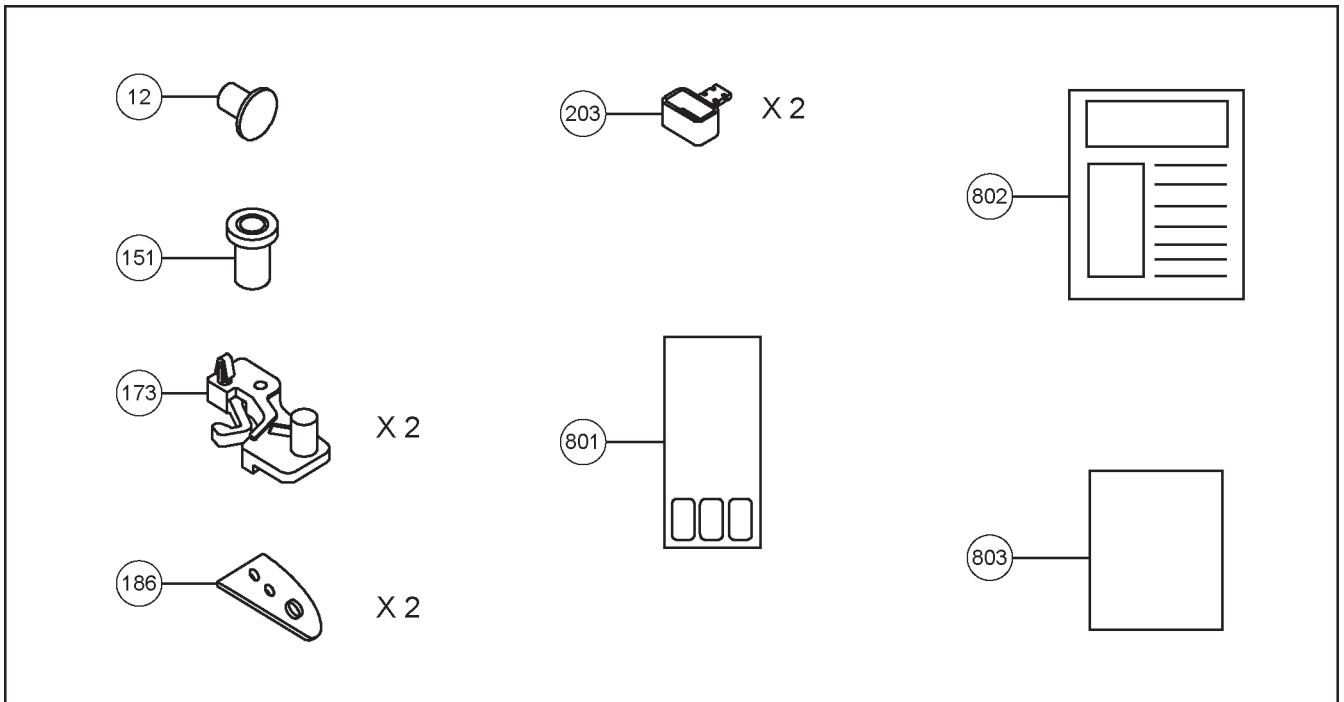

14.10. Parts in document bag

(The parts for left opening are not used when the doors made right opening with the appliance.)

Safety	Ref. No.	Part No.	Part Name & Description	NR-B32SX1		NR-B32SG1		NR-B32SW1	
				-XE	-XF	-SE	-SF	-WE	-WF
	12	CNRAJ-327780	MIDDLE HINGE SCREW CAP(BIG)	1	1	1	1	1	1
	151	CNRAE-076170	BUSHING/345P	1	1	1	1	1	1
	173	CNRAE-616900	CATCHER LEFT	2	2	2	2	-	-
	173	CNRAE-617010	CATCHER LEFT	-	-	-	-	2	2
	186	CNRBEE-60570	BOTTOM STOPPER/LEFT	2	2	2	2	2	2
	203	CNRBHE-83510	DISTANCE GUIDE	2	2	2	2	2	2
	801	CNRAHE-36050	ENERGY LABEL	1	-	-	-	-	-
	801	CNRAHE-36180	ENERGY LABEL	-	1	-	-	-	-
	801	CNRAHE-36340	ENERGY LABEL	-	-	1	-	-	-
	801	CNRAHE-36240	ENERGY LABEL	-	-	-	1	-	-
	801	CNRAHE-36380	ENERGY LABEL	-	-	-	-	1	-
	801	CNRAHE-36280	ENERGY LABEL	-	-	-	-	-	1
	802	CNRAKE-90510	OPERATING INSTRUCTIONS	1	1	1	1	1	1
	803	-	WARRANTY LABEL	1	1	1	1	1	1