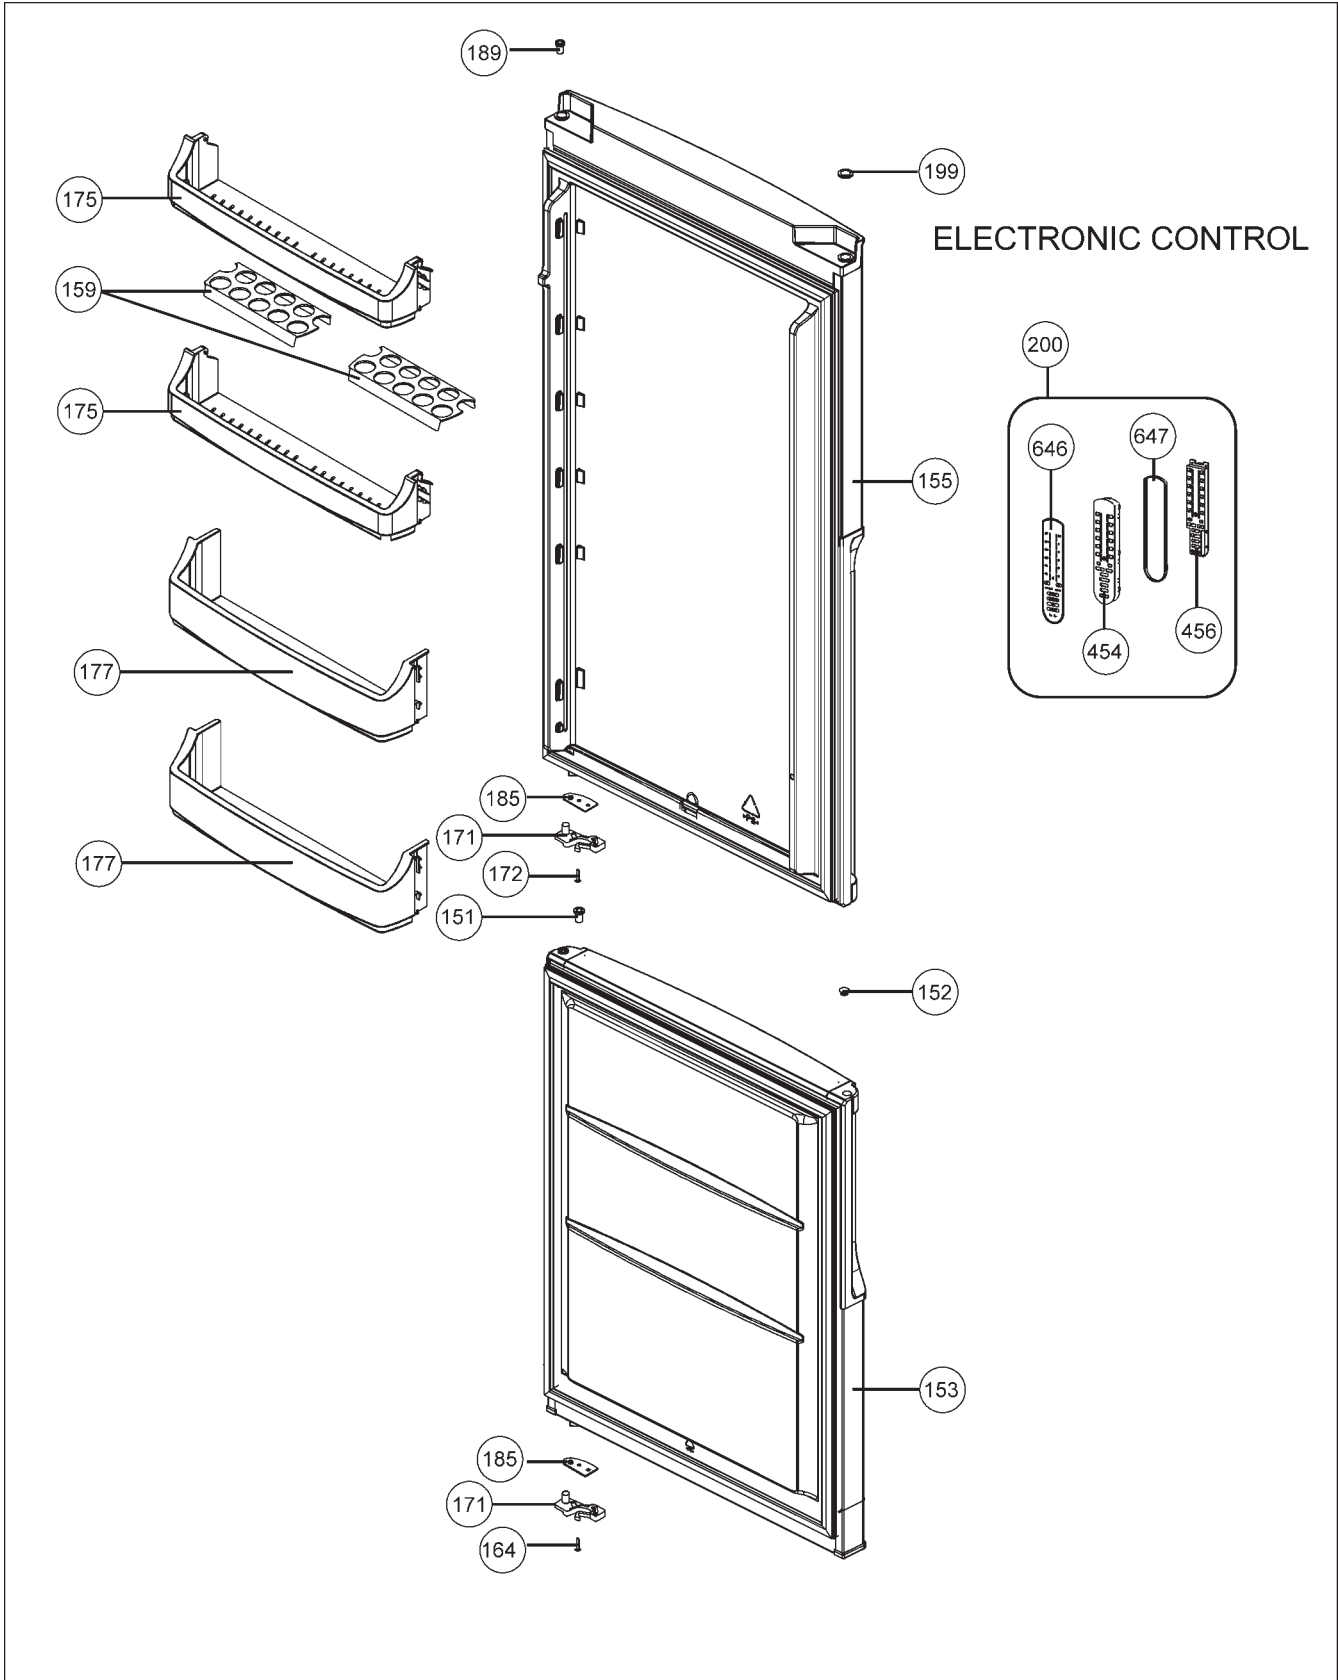

14.5. Door Assy Parts

14.6. Door Assy Parts List

Safety	Ref. No.	Part No.	Part Name & Description	NR-B32SX1	NR-B32SG1	NR-B32SW1
	151	CNRAE-076170	BUSHING/345P	1	1	1
	152	CNRAD-146140	BUSHING CAP	1	1	-
	152	CNRAD-252660	BUSHING CAP	-	-	1
	153	CNRBD-398400	F DOOR ASSY/366	1	-	-
	153	CNRBD-397860	F DOOR ASSY/366	-	1	-
	153	CNRBD-397280	F DOOR ASSY/366	-	-	1
	155	CNRBD-398380	R DOOR ASSY/366	1	-	-
	155	CNRBD-397800	R DOOR ASSY/366	-	1	-
	155	CNRBD-397250	R DOOR ASSY/366	-	-	1
	159	CNRAD-070810	EGG HOLDER	2	2	2
	171	CNRAE-597910	CATCHER RIGHT	2	2	-
	171	CNRAE-597700	CATCHER RIGHT	-	-	2
	172	AJ-007110	SCREW KA 35X12 YSB-C	1	1	1
	175	CNRAD-626680	CHEESE/BUTTER SHELF	2	2	2
	177	CNRAD-626710	BOTTLE SHELF	2	2	2
	189	CNRAE-115700	BUSHING/540P	1	1	-
	189	CNRAE-612500	BUSHING/540P	-	-	1
	199	CNRAD-617020	BUSHING COVER	1	1	-
	199	CNRAD-117810	BUSHING COVER	-	-	1
	200	CNRBD-137900	DISPLAY PANEL GR	1	1	-
	200	CNRBD-138010	DISPLAY PANEL GR	-	-	1
	454	CNRAG-518370	DISPLAY LENS	1	1	1
	456	CNRBG-136570	DISPLAY PANASONIC	1	1	1
	646	CNRAG-584050	LEXAN	1	1	-
	646	CNRAG-584040	LEXAN	-	-	1
	647	CNRAG-065790	SPONGE	1	1	1
	185	CNRBEE-60560	BOTTOM STOPPER / RIGHT	2	2	2