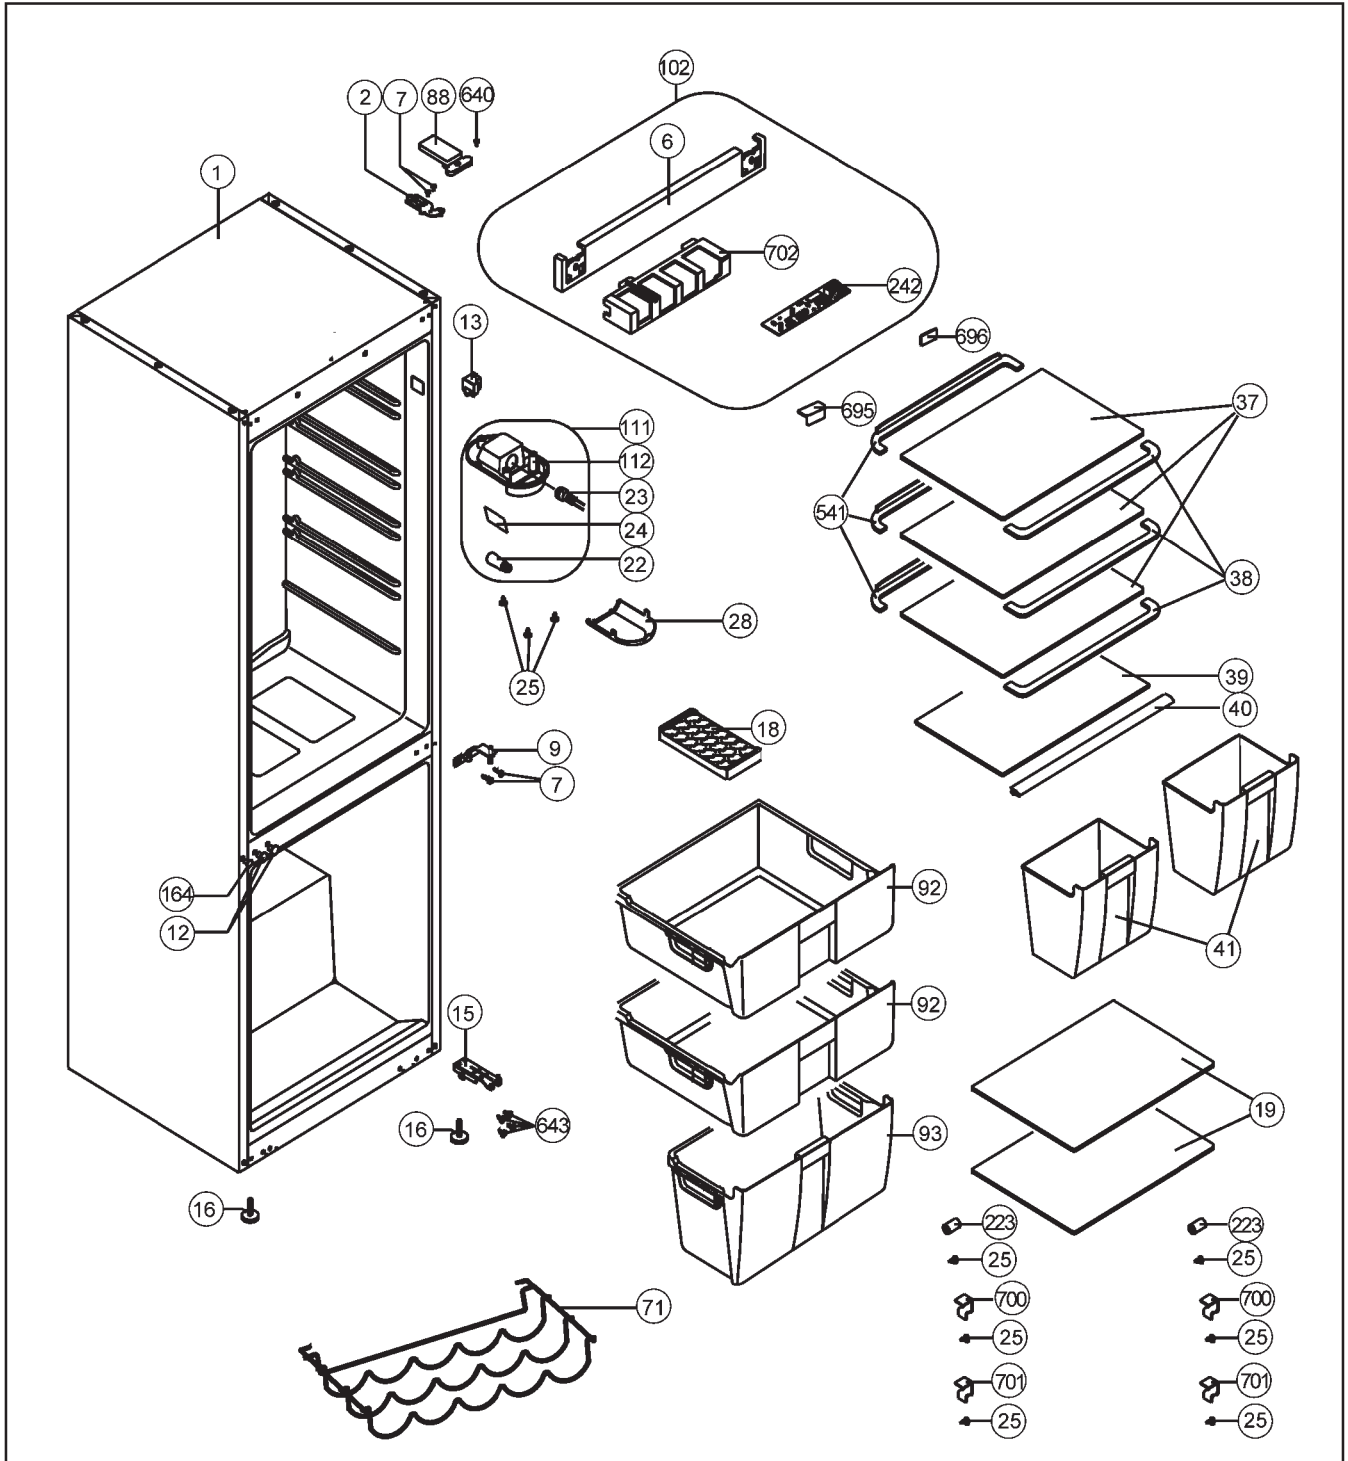

# 14 Exploded View and Replacement Parts List

## 14.1. Interior Parts

## 14.2. Interior Parts List

Safety	Ref. No.	Part No.	Part Name & Description	NR-B32SX1	NR-B32SG1	NR-B32SW1
	1	-	ASSY URT CAB/366E	1	1	-
	1	-	ASSY URT CAB/366E	-	-	1
△	2	CNRAE-152950	TOP HINGE/366	1	1	1
	6	CNRAC-589740	HEAD PANEL	1	1	-
	6	CNRAC-580510	HEAD PANEL	-	-	1
	7	AJ-007140	SCREW M5X14 YSB-F	2	2	2
△	9	CNRAE-159190	MIDDLE HINGE	1	1	1
	12	CNRAJ-327780	MIDDLE HINGE SCREW CAP(BIG)	2	2	2
△	13	CNRAG-158570	DOOR SWITCH	1	1	1
△	15	CNRAE-153320	BOTTOM HINGE	1	1	1
	16	CNRAJ-003380	STATIONARY FOOT/VF	2	2	-
	16	CNRAJ-045180	STATIONARY FOOT/VF	-	-	2
	18	CNRAH-531280	ICE TRAY	1	1	1
	19	CNRAH-007140	F GLASS SHELF/366	2	2	2
	22	CNRAG-079060	LAMP	1	1	1
	23	CNRAG-079070	LAMP HOLDER	1	1	1
	24	CNRAC-020920	HEAT REFLECTOR FOIL	1	1	1
	25	AJ-034820	SCREW 40X13 YSB-R-C-INOX	9	9	9
	28	CNRAG-071230	LAMP COVER	1	1	1
	37	CNRAH-027790	R GLASS SHELF	3	3	3
	38	CNRAH-631550	R CMPT SHELF TRIM-FRONT/366	3	3	3
	39	CNRAH-027810	CRISPER COVER	1	1	1
	40	CNRAH-597980	CRISPER COVER TRIM	1	1	1
	41	CNRBH-201970	CRISPER	2	2	2
	71	CNRAH-071480	WINE SHELF	1	1	1
	88	CNRAC-589750	TOP HINGE COVER	1	1	-
	88	CNRAC-580530	TOP HINGE COVER	-	-	1
	92	CNRBH-201990	MIDDLE BASKET	2	2	2
	93	CNRBH-201980	BOTTOM BASKET	1	1	1
	102	CNRBC-589730	HEAD PANEL GR	1	1	-
	102	CNRBC-580500	HEAD PANEL GR	-	-	1
	111	CNRBG-736250	LAMP BOX ASSY	1	1	1
	112	CNRAG-327480	LAMP BOX	1	1	1
	164	CNRAJ-106440	DOOR HANDLE SCREW CAP	1	1	-
	164	CNRAJ-326830	DOOR HANDLE SCREW CAP	-	-	1
△	242	CNRBG-149820	MAIN PCB	1	1	1
	541	CNRAH-331070	R CMPT SHELF TRIM-BACK/366	3	3	3
	640	AJ-070790	SCREW TT M5x16 YSB-F	1	1	1
	643	AJ-145370	SCREW TT M5X25 YSB-F	4	4	4
	695	CNRAC-636470	HEAD PANEL COVER/LEFT	1	1	-
	695	CNRAC-636460	HEAD PANEL COVER/LEFT	-	-	1
	696	CNRAC-636450	HEAD PANEL COVER/RIGHT	1	1	-
	696	CNRAC-636440	HEAD PANEL COVER/RIGHT	-	-	1
	700	CNRAC-580070	STOPPER UPPER	2	2	2
	701	CMRAC-580060	STOPPER BOTTOM	2	2	2
	702	CNRAG-532980	MAIN PCB BOX	1	1	1