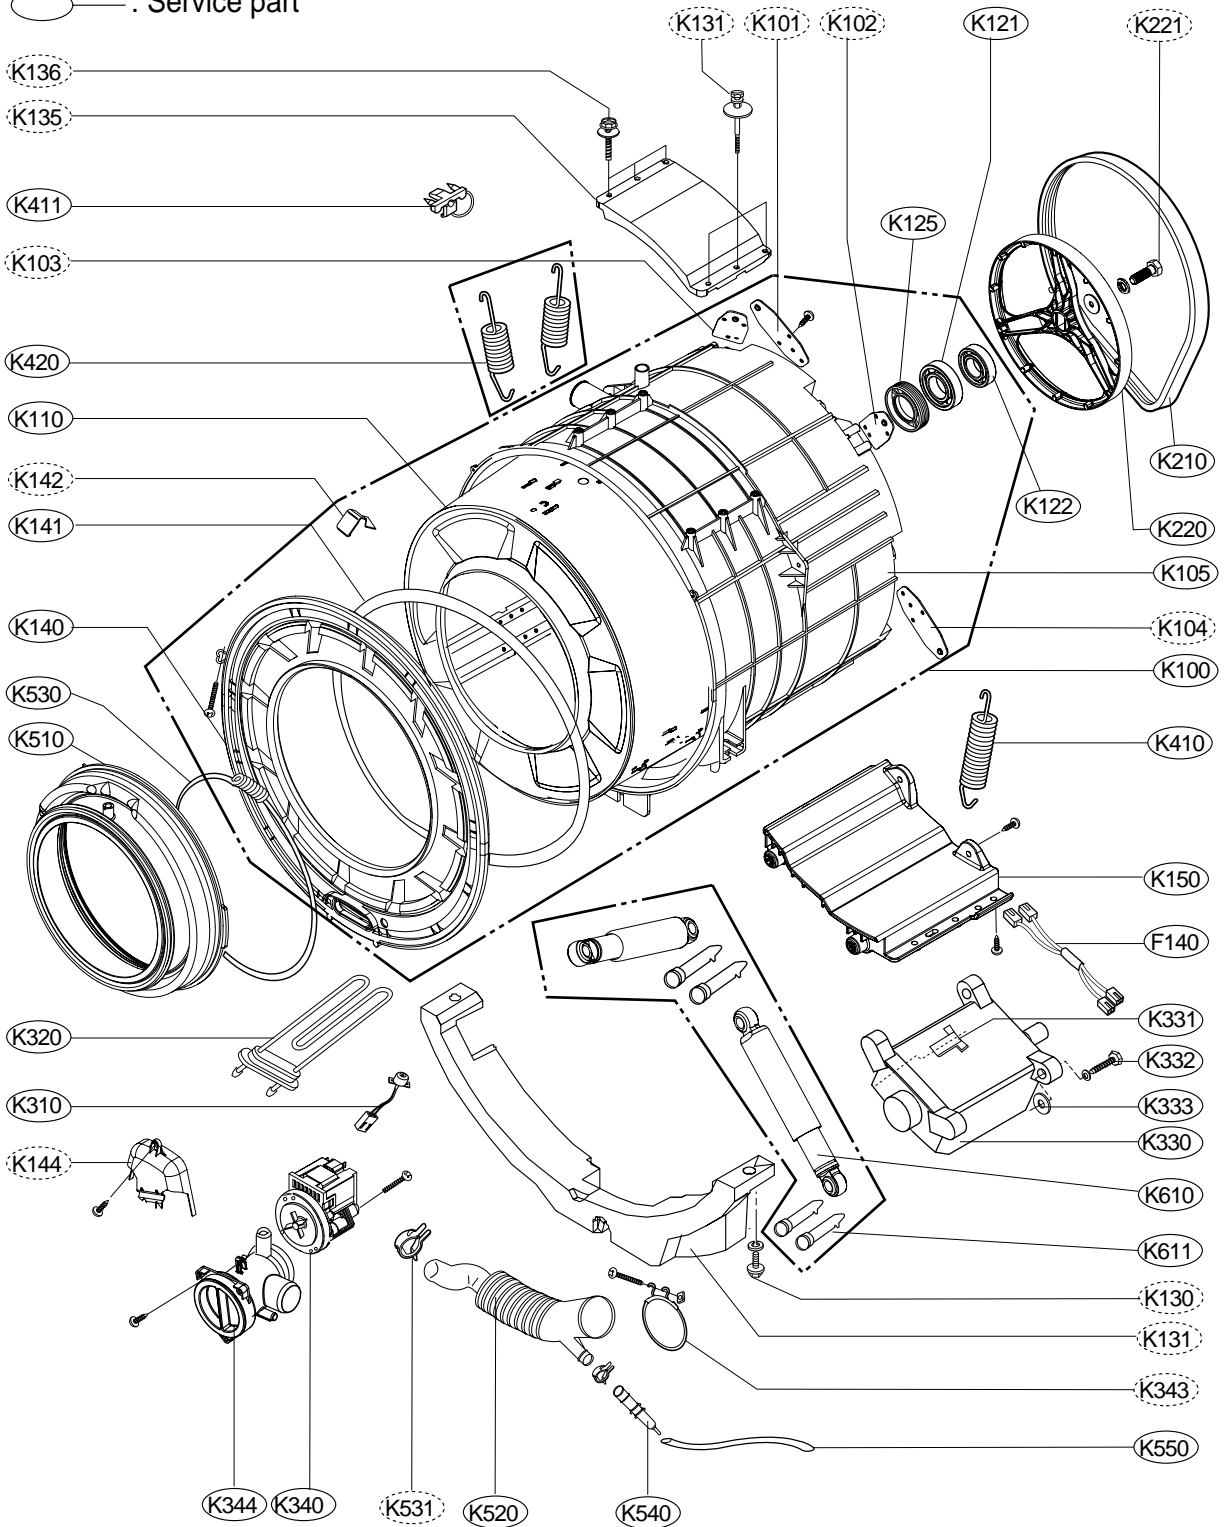

## 11-1. THE EXPLODED VIEW OF CABINET ASSEMBLY

○: Non-service part

○: Service part

■ WD(M)-8074F(H)B, WD(M)-1074(6)F(H)B, WD(M)-1174(6)F(H)B, WD(M)-1274(6)F(H)B, WD(M)-1374(6)F(H)B

○ : Service Part

○ : Non-Service Part

# 11-2 THE EXPLODED VIEW OF CONTROL PANEL & DISPENSER ASSEMBLY

# 11-3 THE EXPLODED VIEW OF DRUM & TUB ASSEMBLY

○ : Non-service part  
 ○ : Service part

■ WD(M)-8074F(H)B, WD(M)-1074(6)F(H)B, WD(M)-1174(6)F(H)B, WD(M)-1274(6)F(H)B, WD(M)-1374(6)F(H)B

- : Service Part
- (dotted) : Non-Service Part