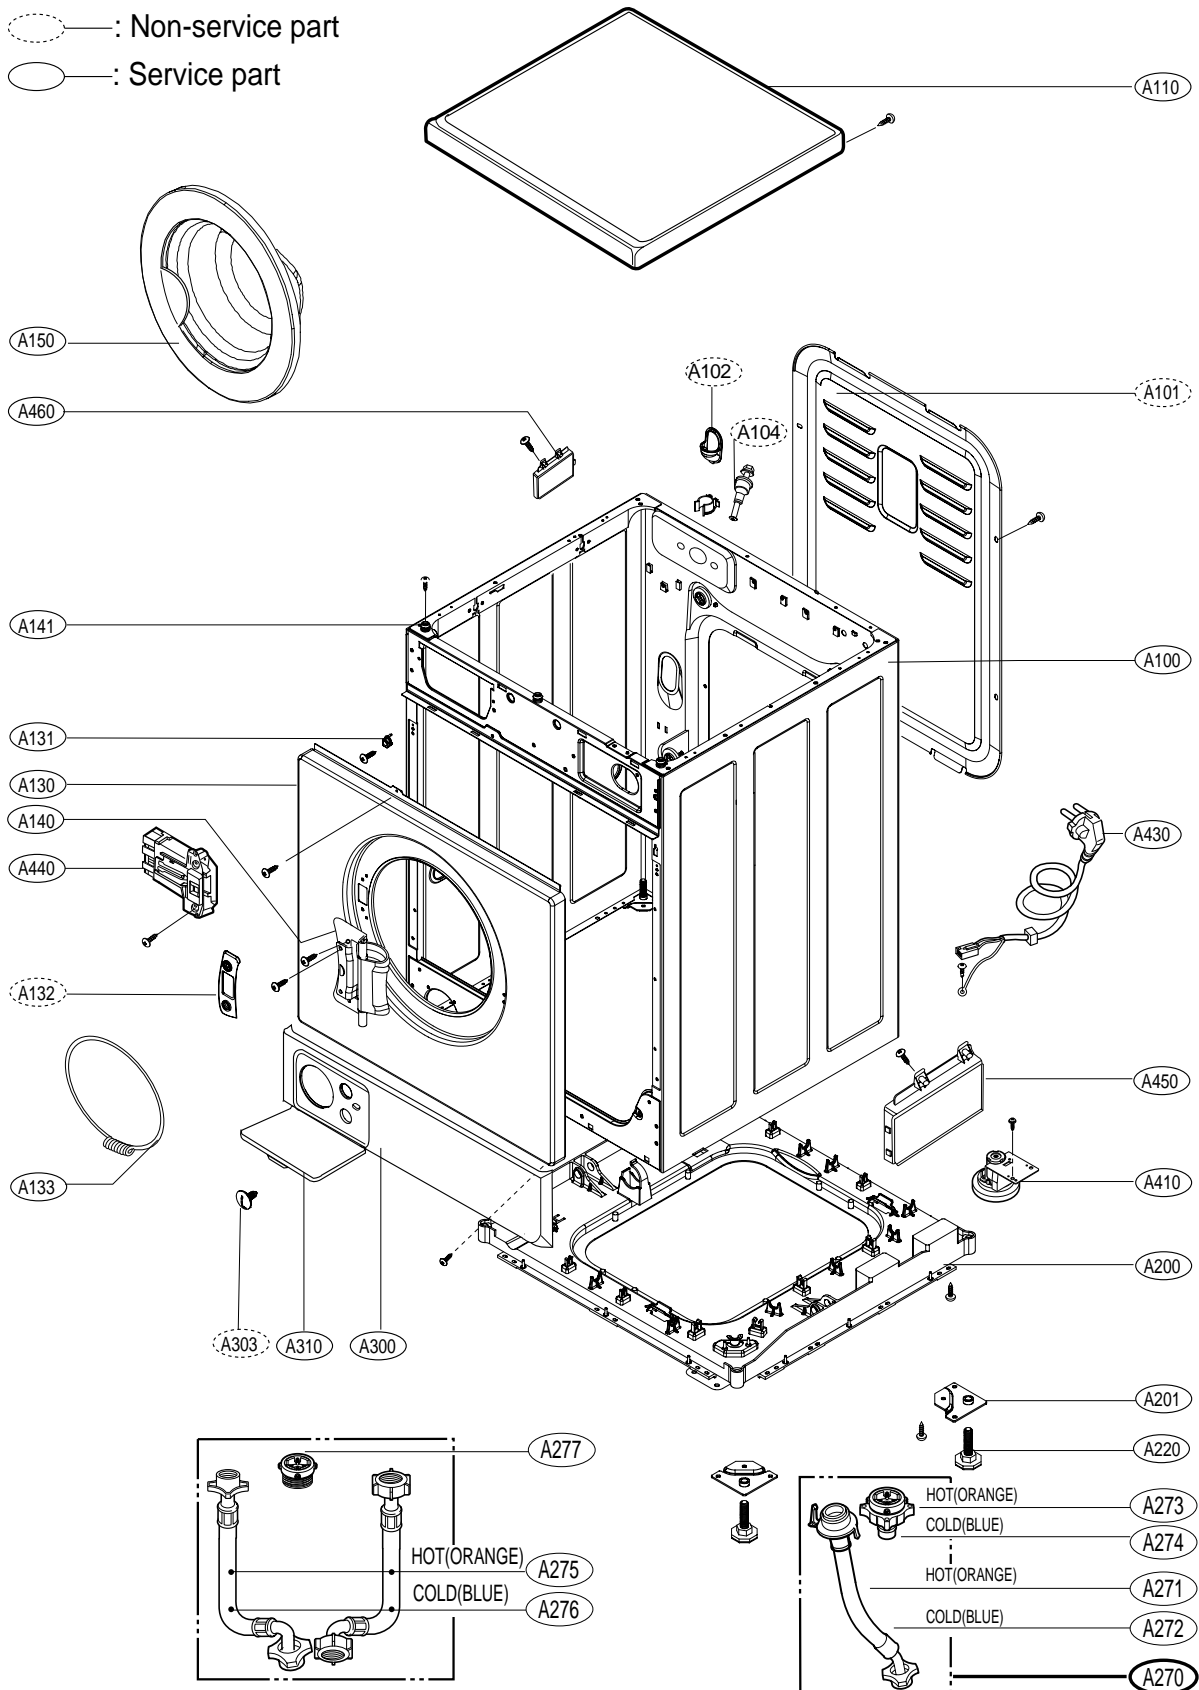

# 11. EXPLODED VIEW

## 11-1. THE EXPLODED VIEW OF CABINET ASSEMBLY

○: Non-service part

○: Service part

■ WD(M)-8074F(H)B, WD(M)-1074(6)F(H)B, WD(M)-1174(6)F(H)B, WD(M)-1274(6)F(H)B, WD(M)-1374(6)F(H)B

○ : Service Part

○ : Non-Service Part

# 11-2 THE EXPLODED VIEW OF CONTROL PANEL & DISPENSER ASSEMBLY

# 11-3 THE EXPLODED VIEW OF DRUM & TUB ASSEMBLY

○ : Non-service part  
 ○ : Service part

■ WD(M)-8074F(H)B, WD(M)-1074(6)F(H)B, WD(M)-1174(6)F(H)B, WD(M)-1274(6)F(H)B, WD(M)-1374(6)F(H)B

- : Service Part
- (dotted) : Non-Service Part