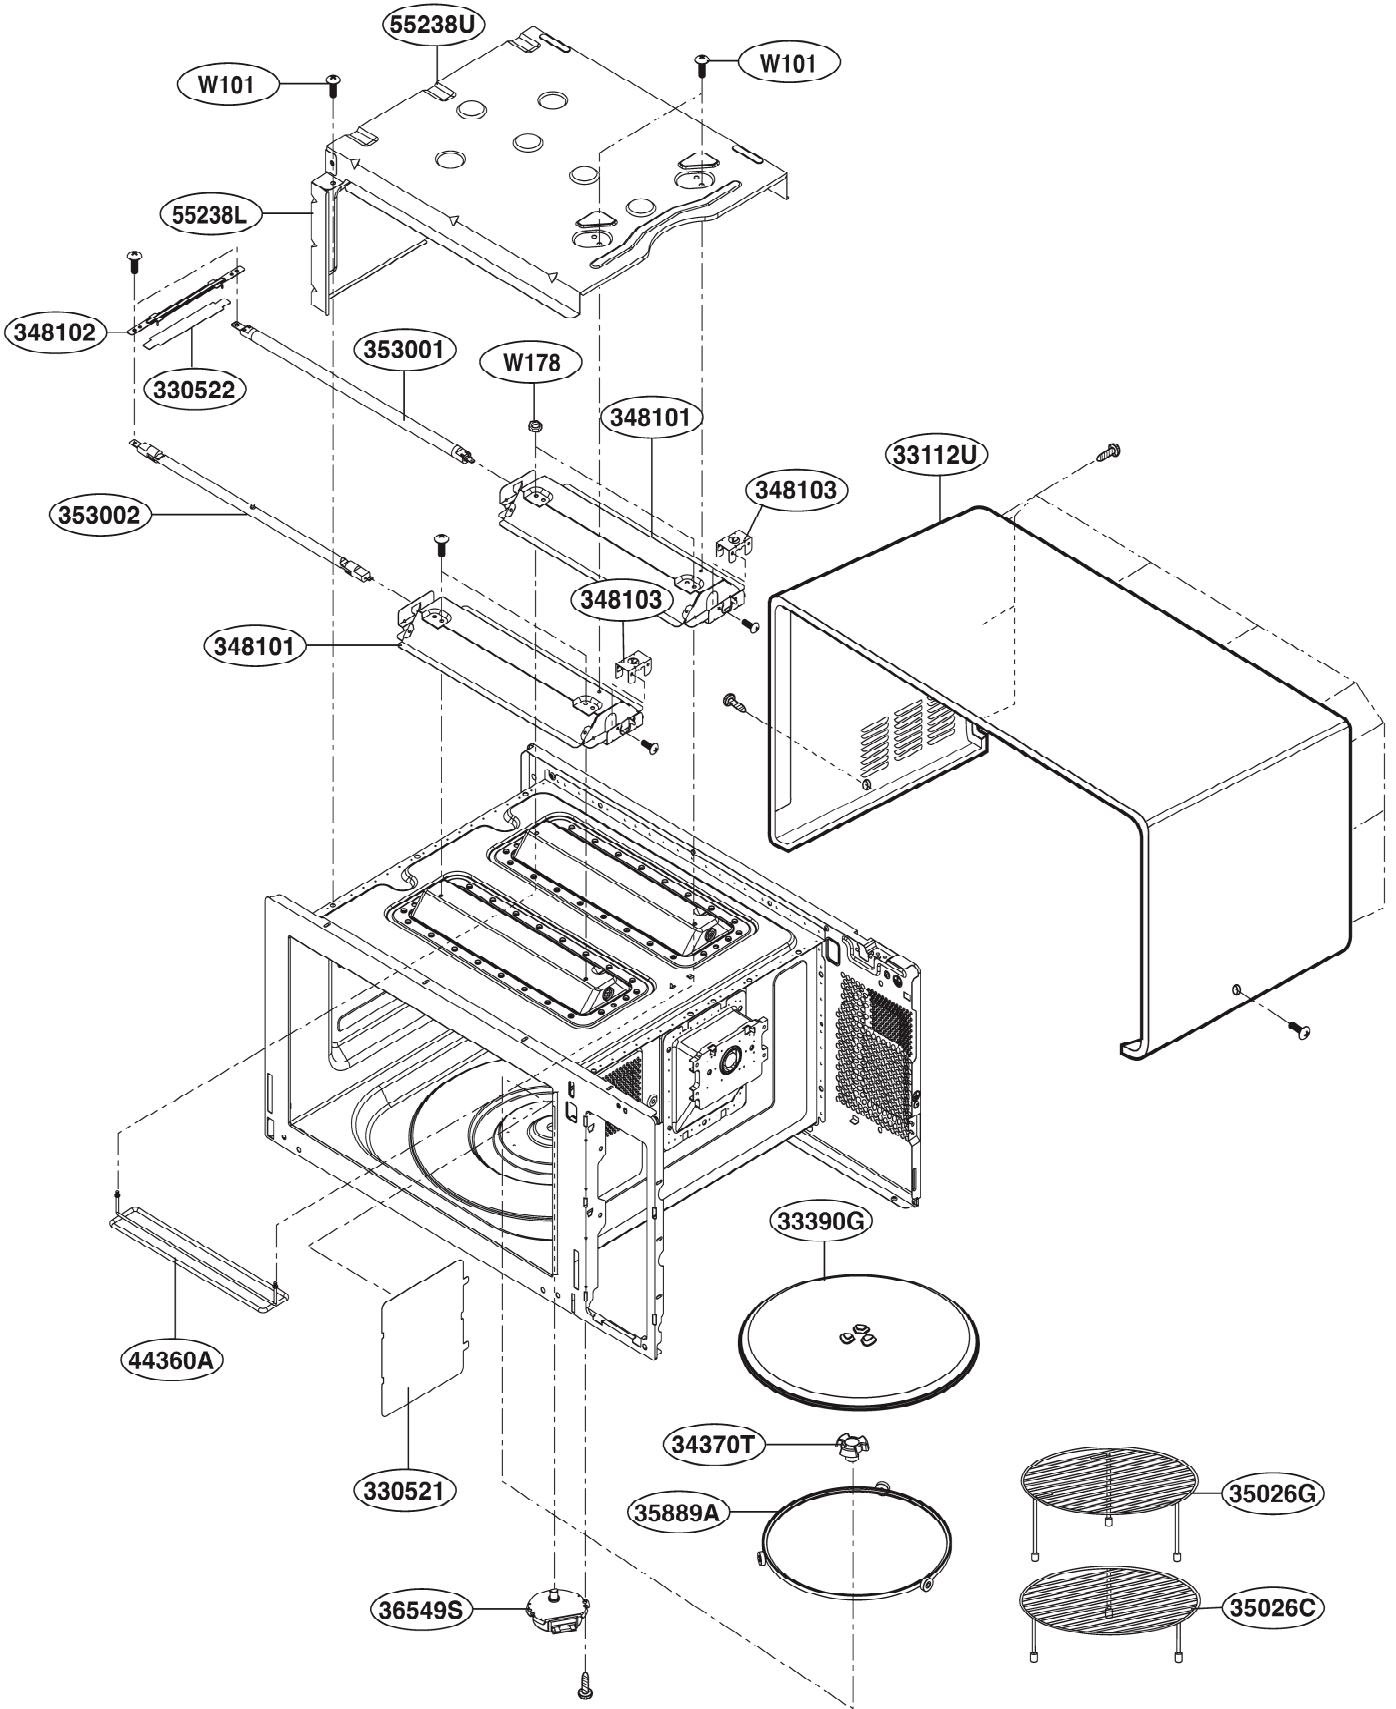

## INTRODUCTION

**MODEL:**

Customer Model	Product Code	SVC Model
MJ3294BAB	MJ3294BAB.CBKQBNL	MJ3294BAB
MJ3294BAB	MJ3294BAB.CBKQLGD	MJ3294BAB /00
MJ3294BAB	MJ3294BAB.CBKQLGE	MJ3294BAB /00
MJ3294BAB	MJ3294BAB.CBKQGPA	MJ3294BAB /00
MJ3294BAW	MJ3294BAB.CWHQGPA	MJ3294BAW /00
MJ-9250NB	MJ3294BAB.CBKQGSF	MJ-9250NB /00
MJ-9250NB	MJ3294BAB.CB1QGSF	MJ-9250NB /01
MJ-9250WH	MJ3294BAB.CWHQGSF	MJ-9250WH /00

# DOOR PARTS

# LATCH BOARD PARTS

# BASE PLATE PARTS