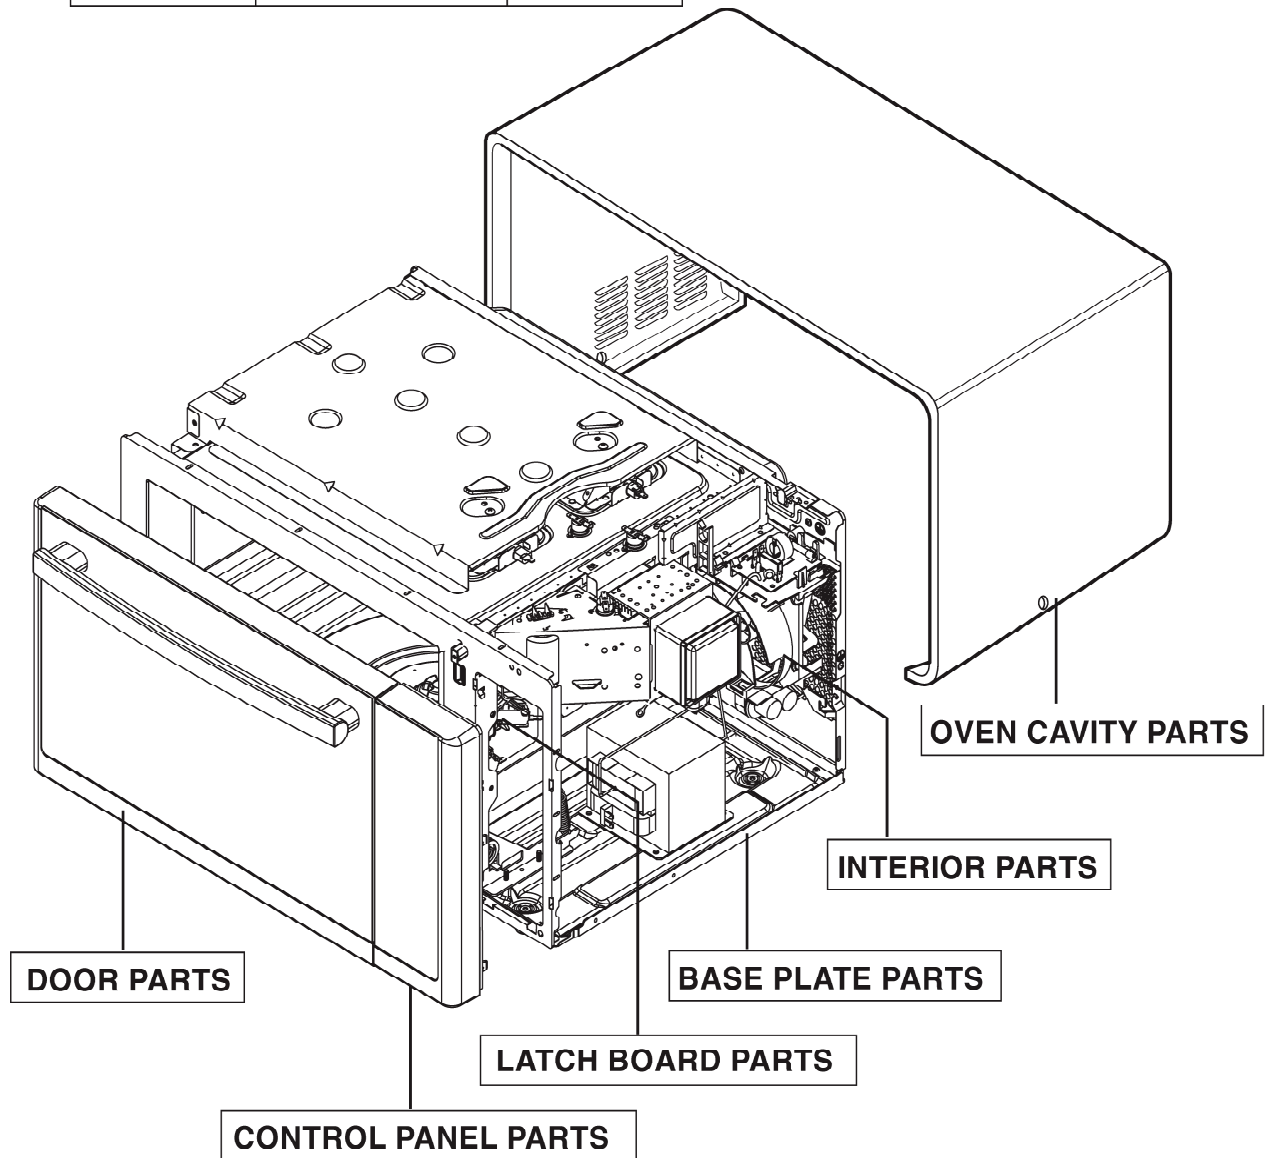

## INTRODUCTION

**MODEL:**

Customer Model	Product Code	SVC Model
MJ3294BAB	MJ3294BAB.CBKQBNL	MJ3294BAB
MJ3294BAB	MJ3294BAB.CBKQLGD	MJ3294BAB /00
MJ3294BAB	MJ3294BAB.CBKQLGE	MJ3294BAB /00
MJ3294BAB	MJ3294BAB.CBKQGPA	MJ3294BAB /00
MJ3294BAW	MJ3294BAB.CWHQGPA	MJ3294BAW /00
MJ-9250NB	MJ3294BAB.CBKQGSF	MJ-9250NB /00
MJ-9250NB	MJ3294BAB.CB1QGSF	MJ-9250NB /01
MJ-9250WH	MJ3294BAB.CWHQGSF	MJ-9250WH /00

# DOOR PARTS

# CONTROL PANEL PARTS

# LATCH BOARD PARTS