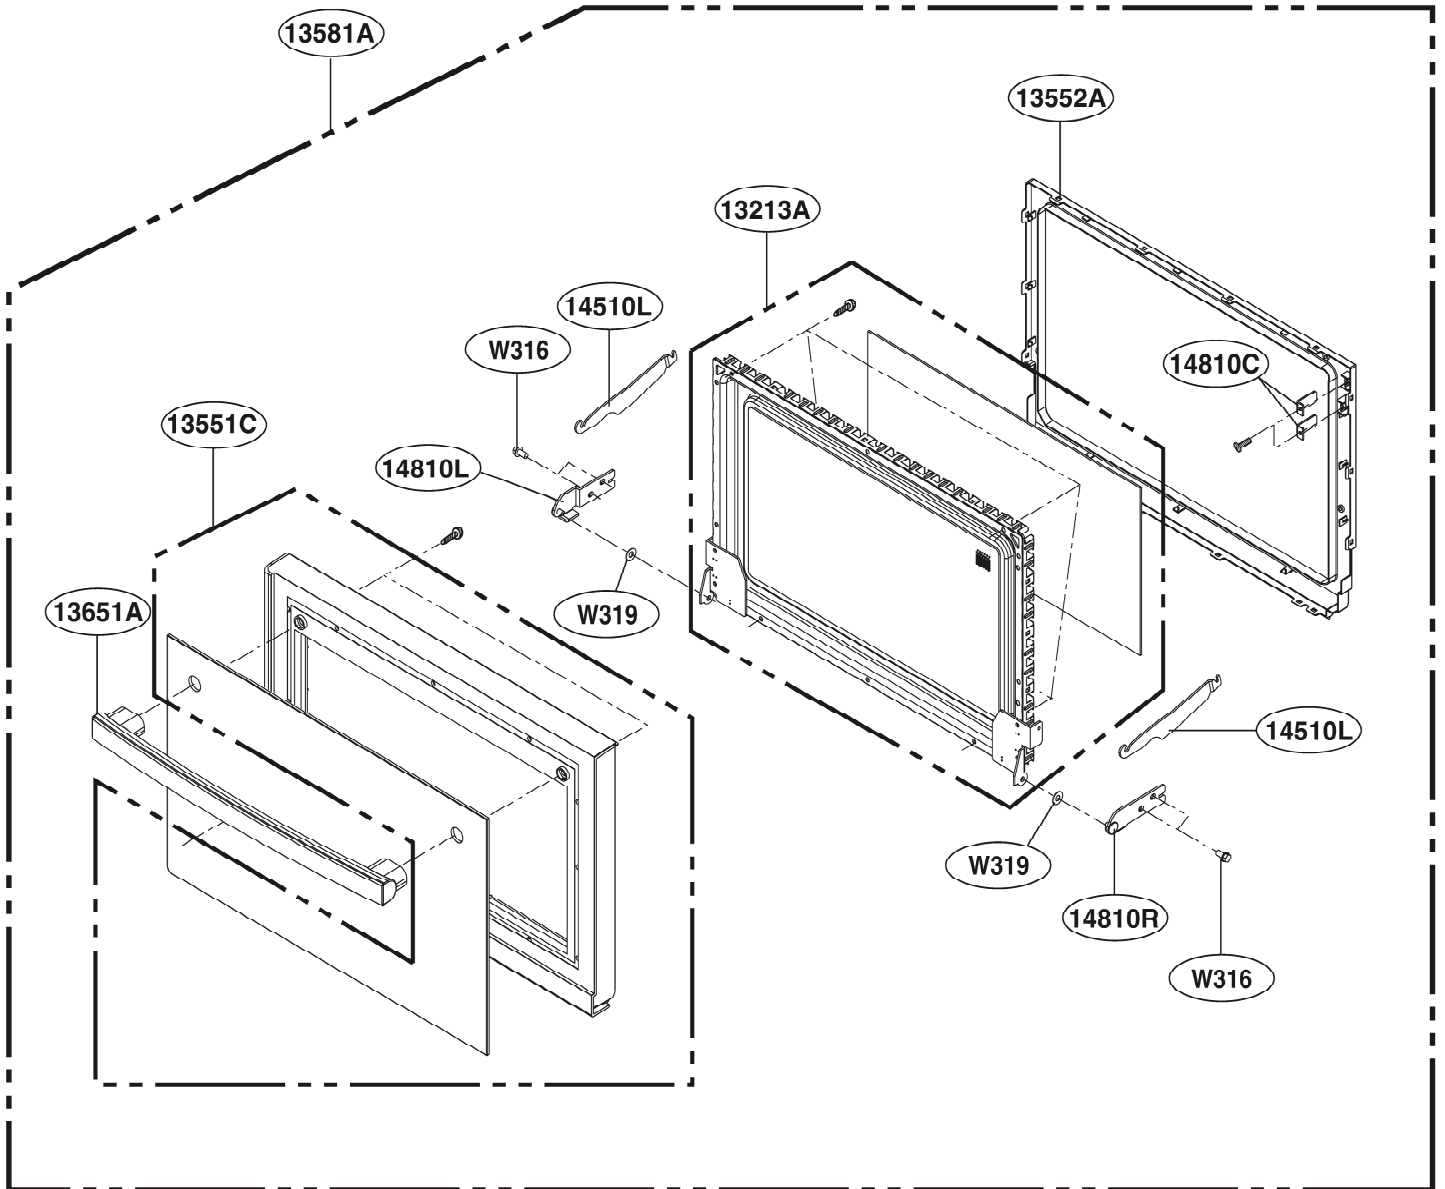

## INTRODUCTION

**MODEL:**

Customer Model	Product Code	SVC Model
MJ3294BAB	MJ3294BAB.CBKQBNL	MJ3294BAB
MJ3294BAB	MJ3294BAB.CBKQLGD	MJ3294BAB /00
MJ3294BAB	MJ3294BAB.CBKQLGE	MJ3294BAB /00
MJ3294BAB	MJ3294BAB.CBKQGPA	MJ3294BAB /00
MJ3294BAW	MJ3294BAB.CWHQGPA	MJ3294BAW /00
MJ-9250NB	MJ3294BAB.CBKQGSF	MJ-9250NB /00
MJ-9250NB	MJ3294BAB.CB1QGSF	MJ-9250NB /01
MJ-9250WH	MJ3294BAB.CWHQGSF	MJ-9250WH /00

# DOOR PARTS

# CONTROL PANEL PARTS

# LATCH BOARD PARTS