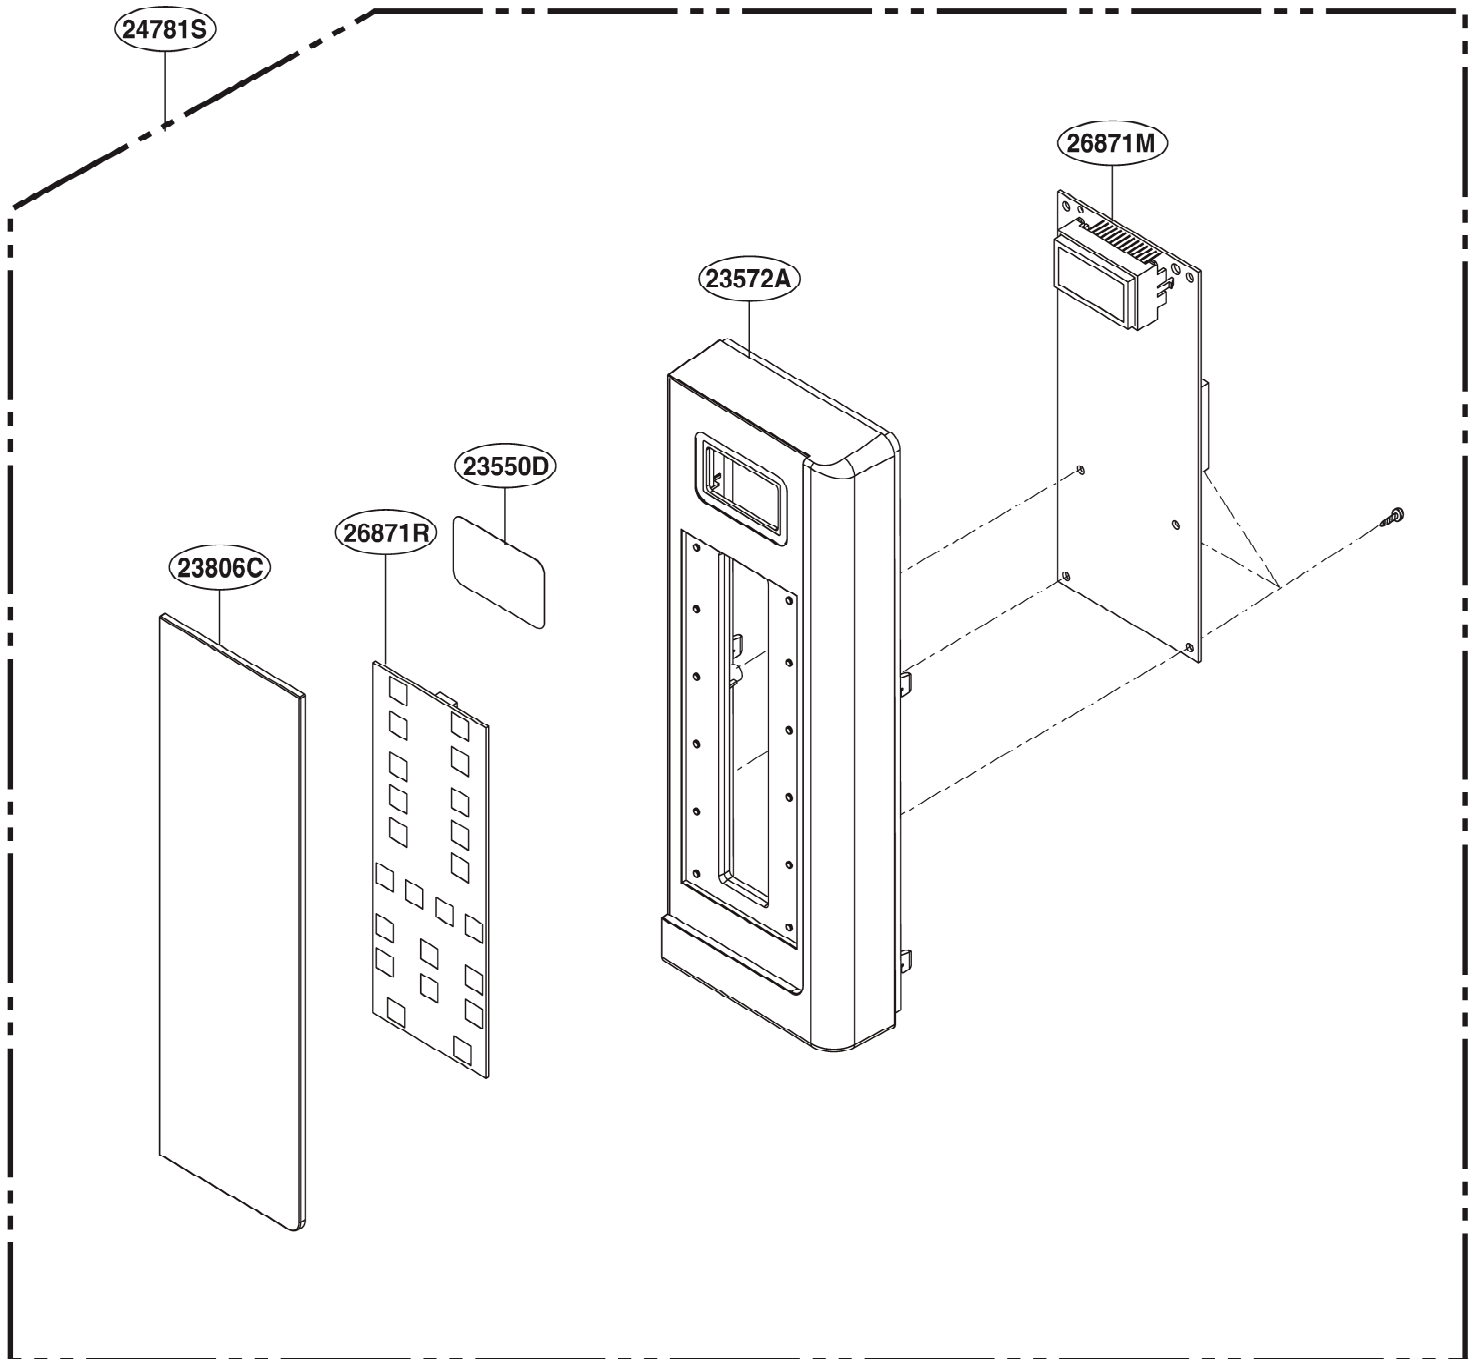

CONTROL PANEL PARTS