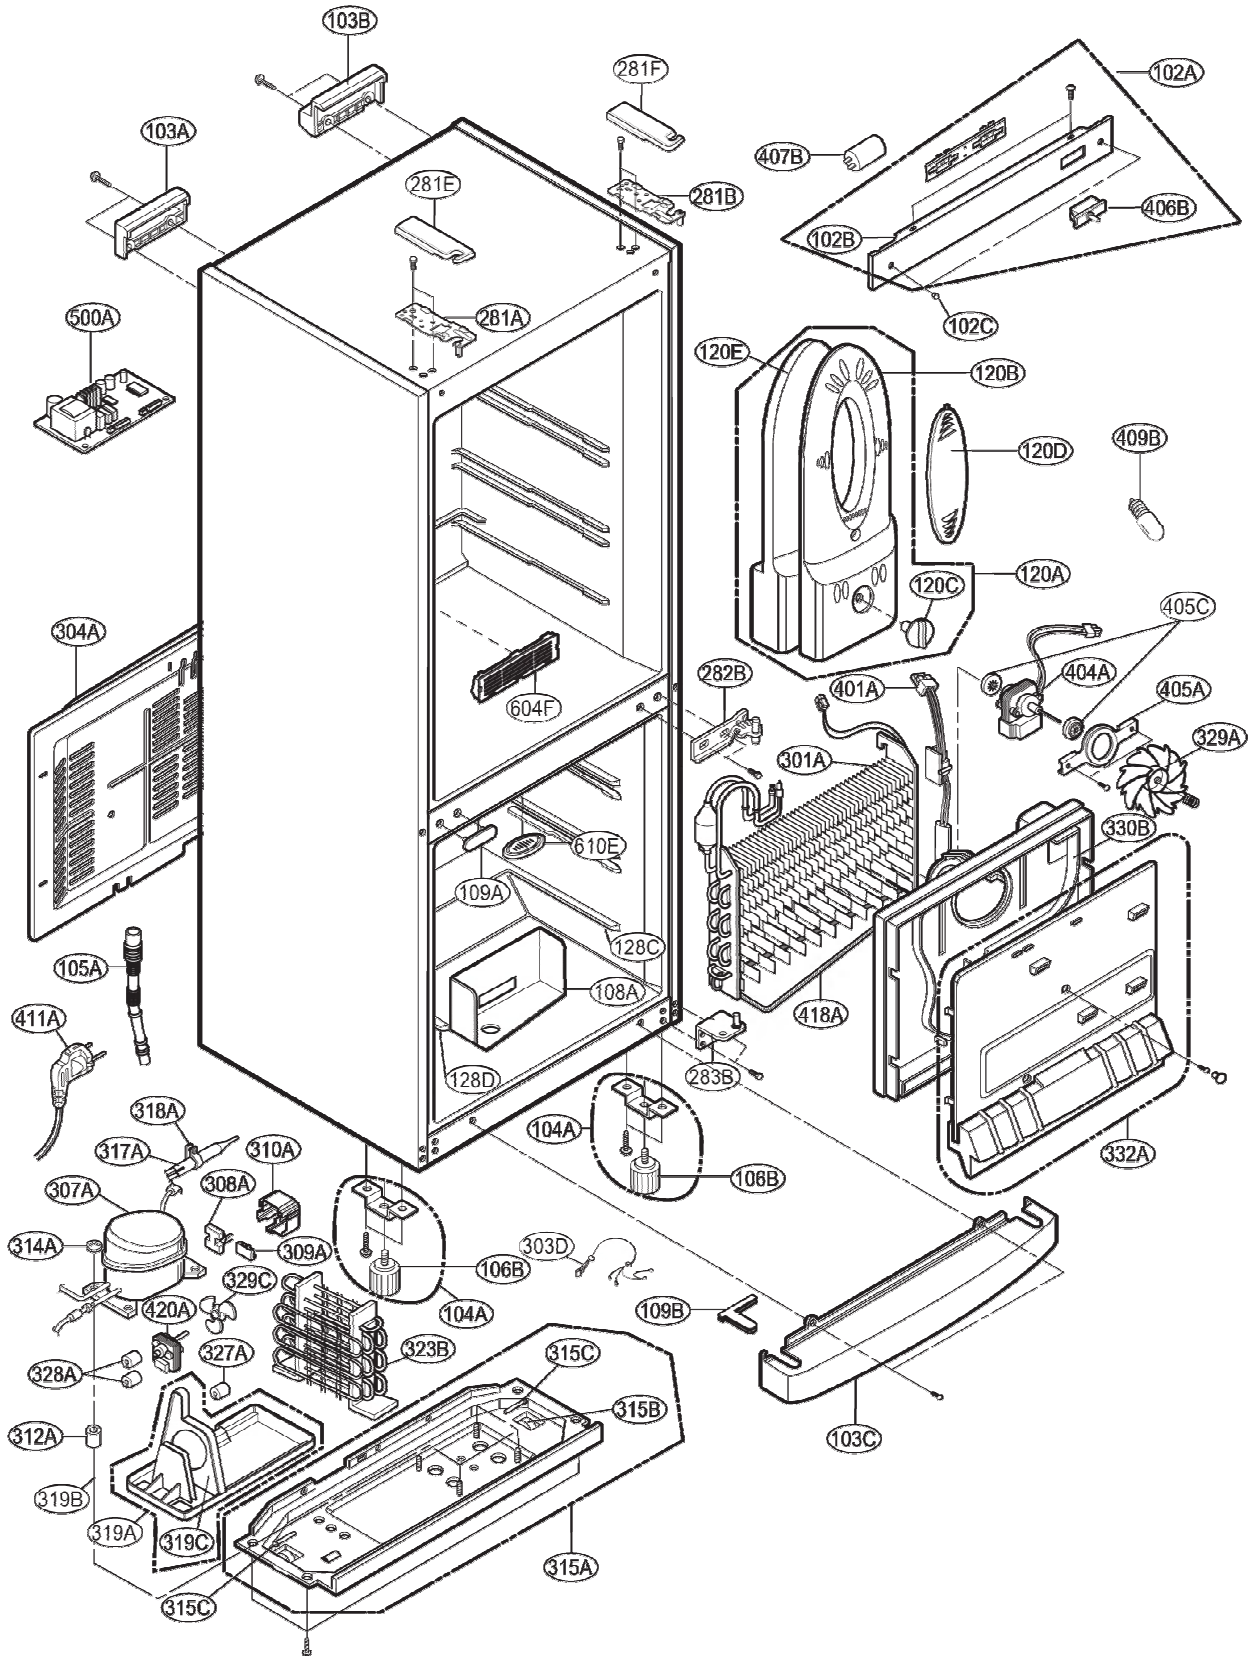

EXPLODED VIEW & REPLACEMENT PARTS LIST

EXPLODED VIEW

Ref. No : GC-B419P