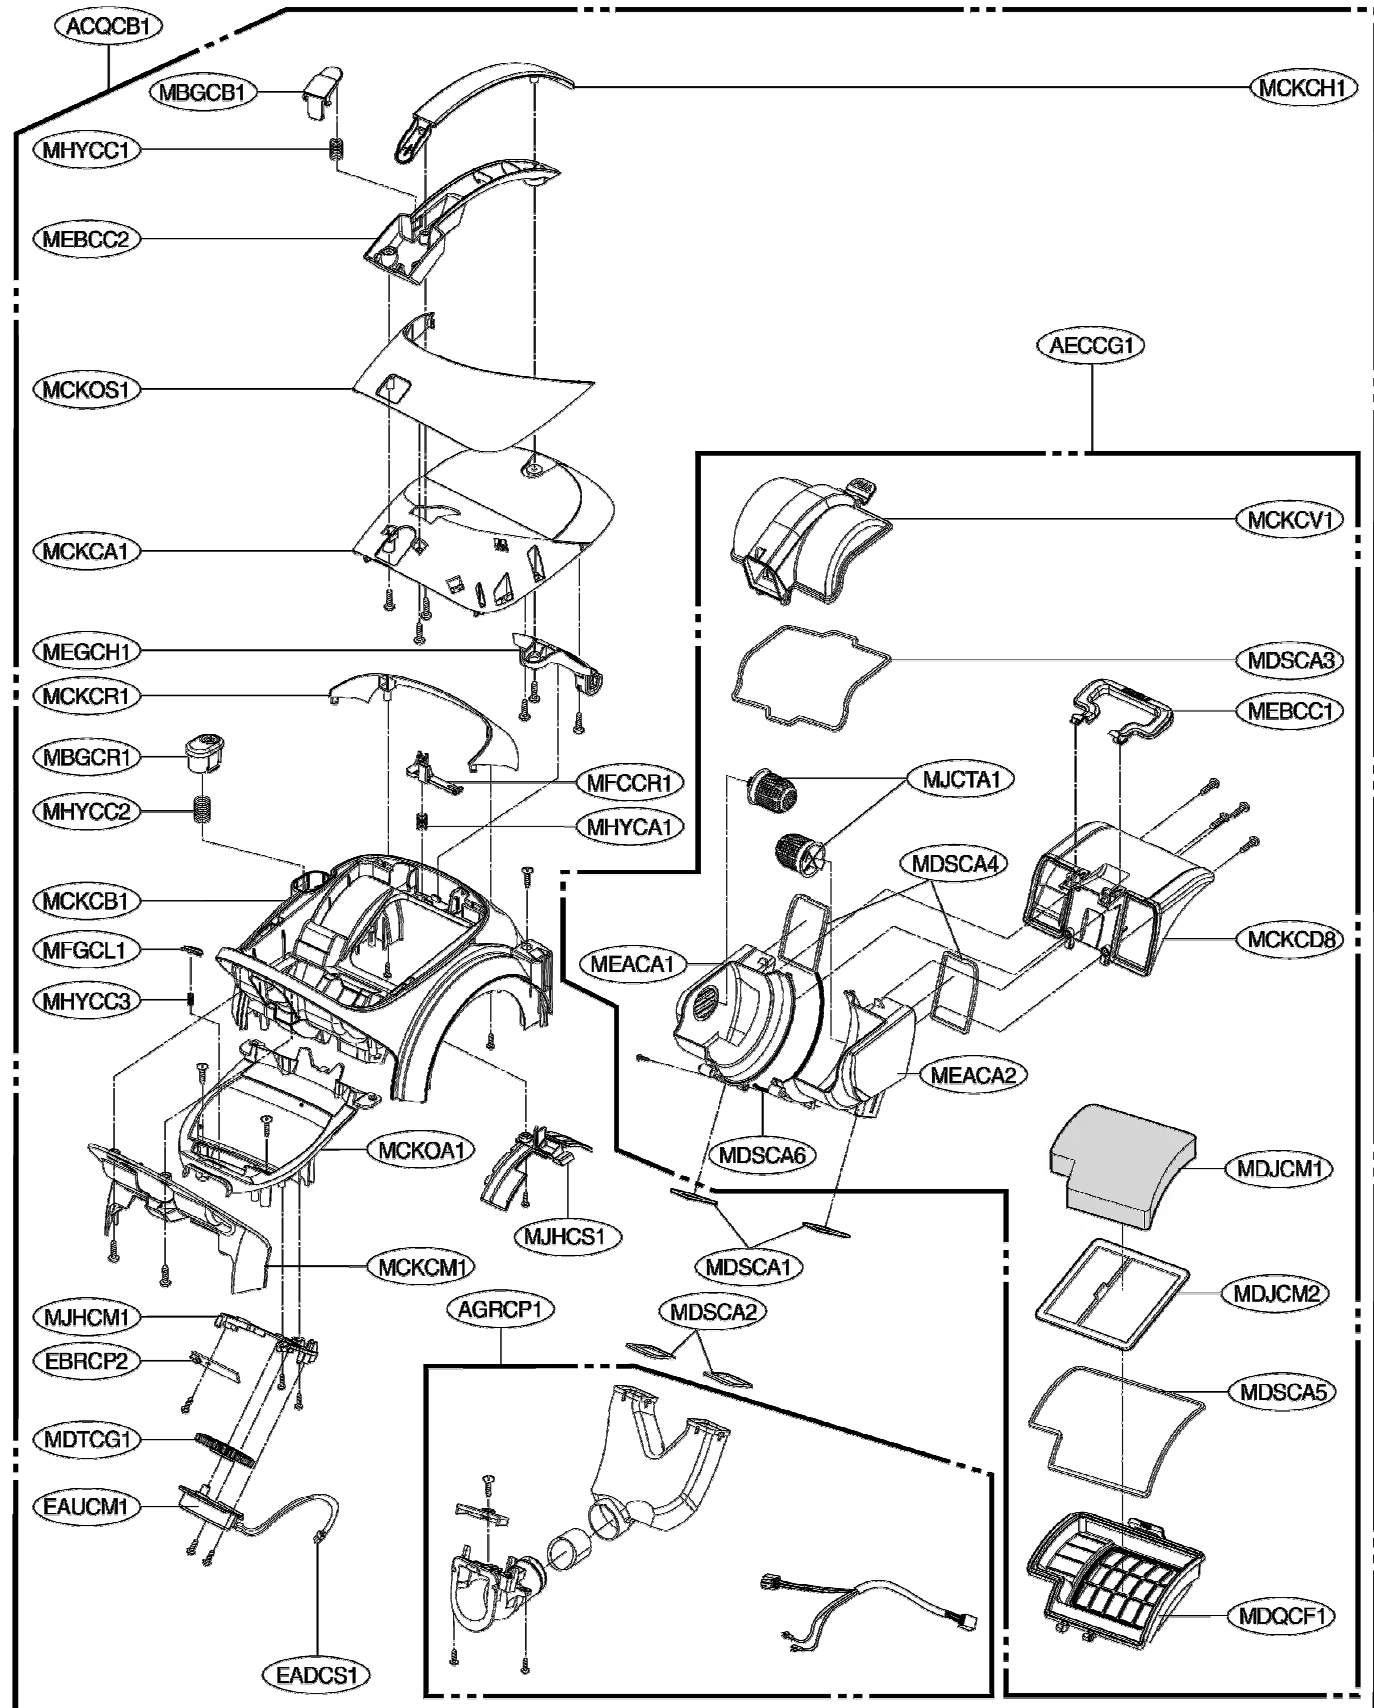

EXPLODED VIEW

BASE ASSEMBLY, BODY

VC9212CV4 / VC9213R4

COVER ASSEMBLY, BODY

TANK ASSEMBLY, DUST

ACCESSORIES