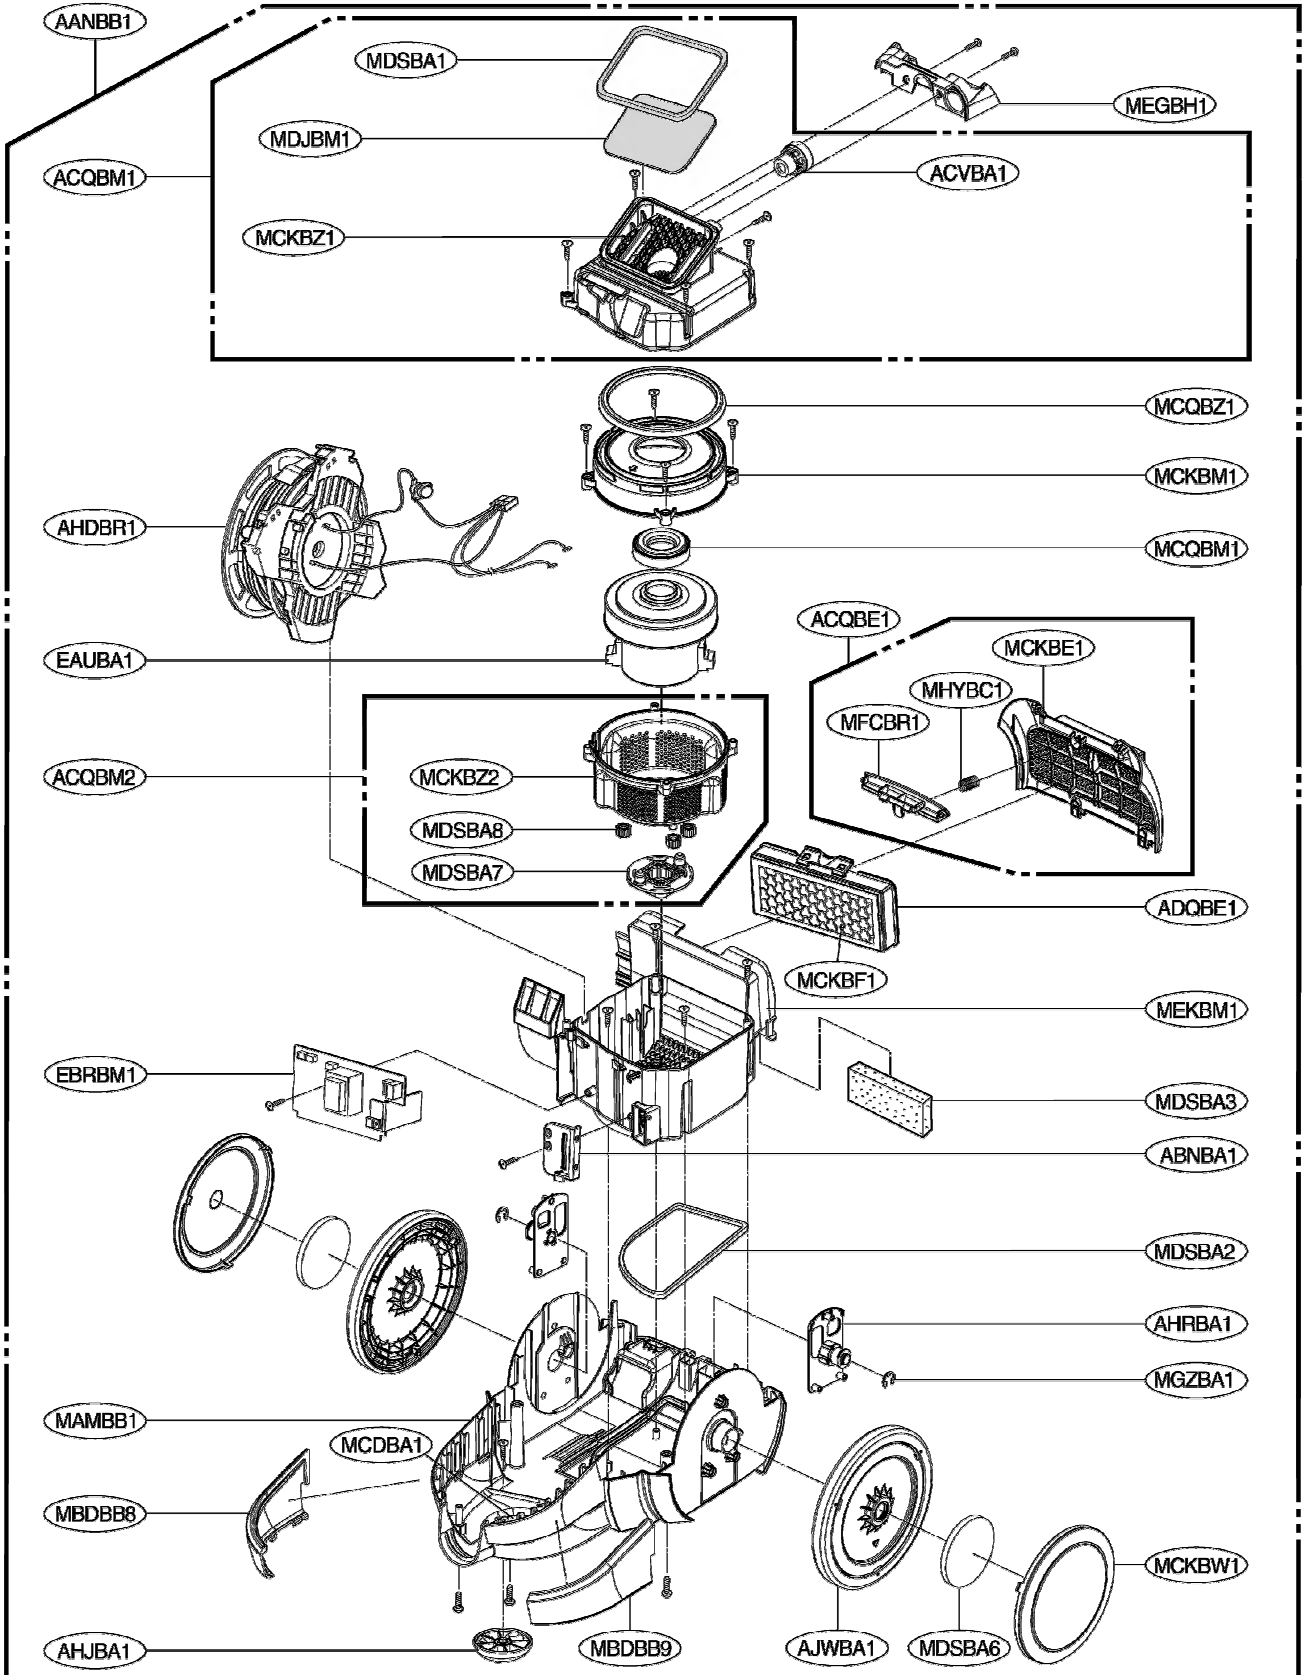

EXPLODED VIEW

BASE ASSEMBLY, BODY

VC9212CV4 / VC9213R4

COVER ASSEMBLY, BODY

TANK ASSEMBLY, DUST

ACCESSORIES