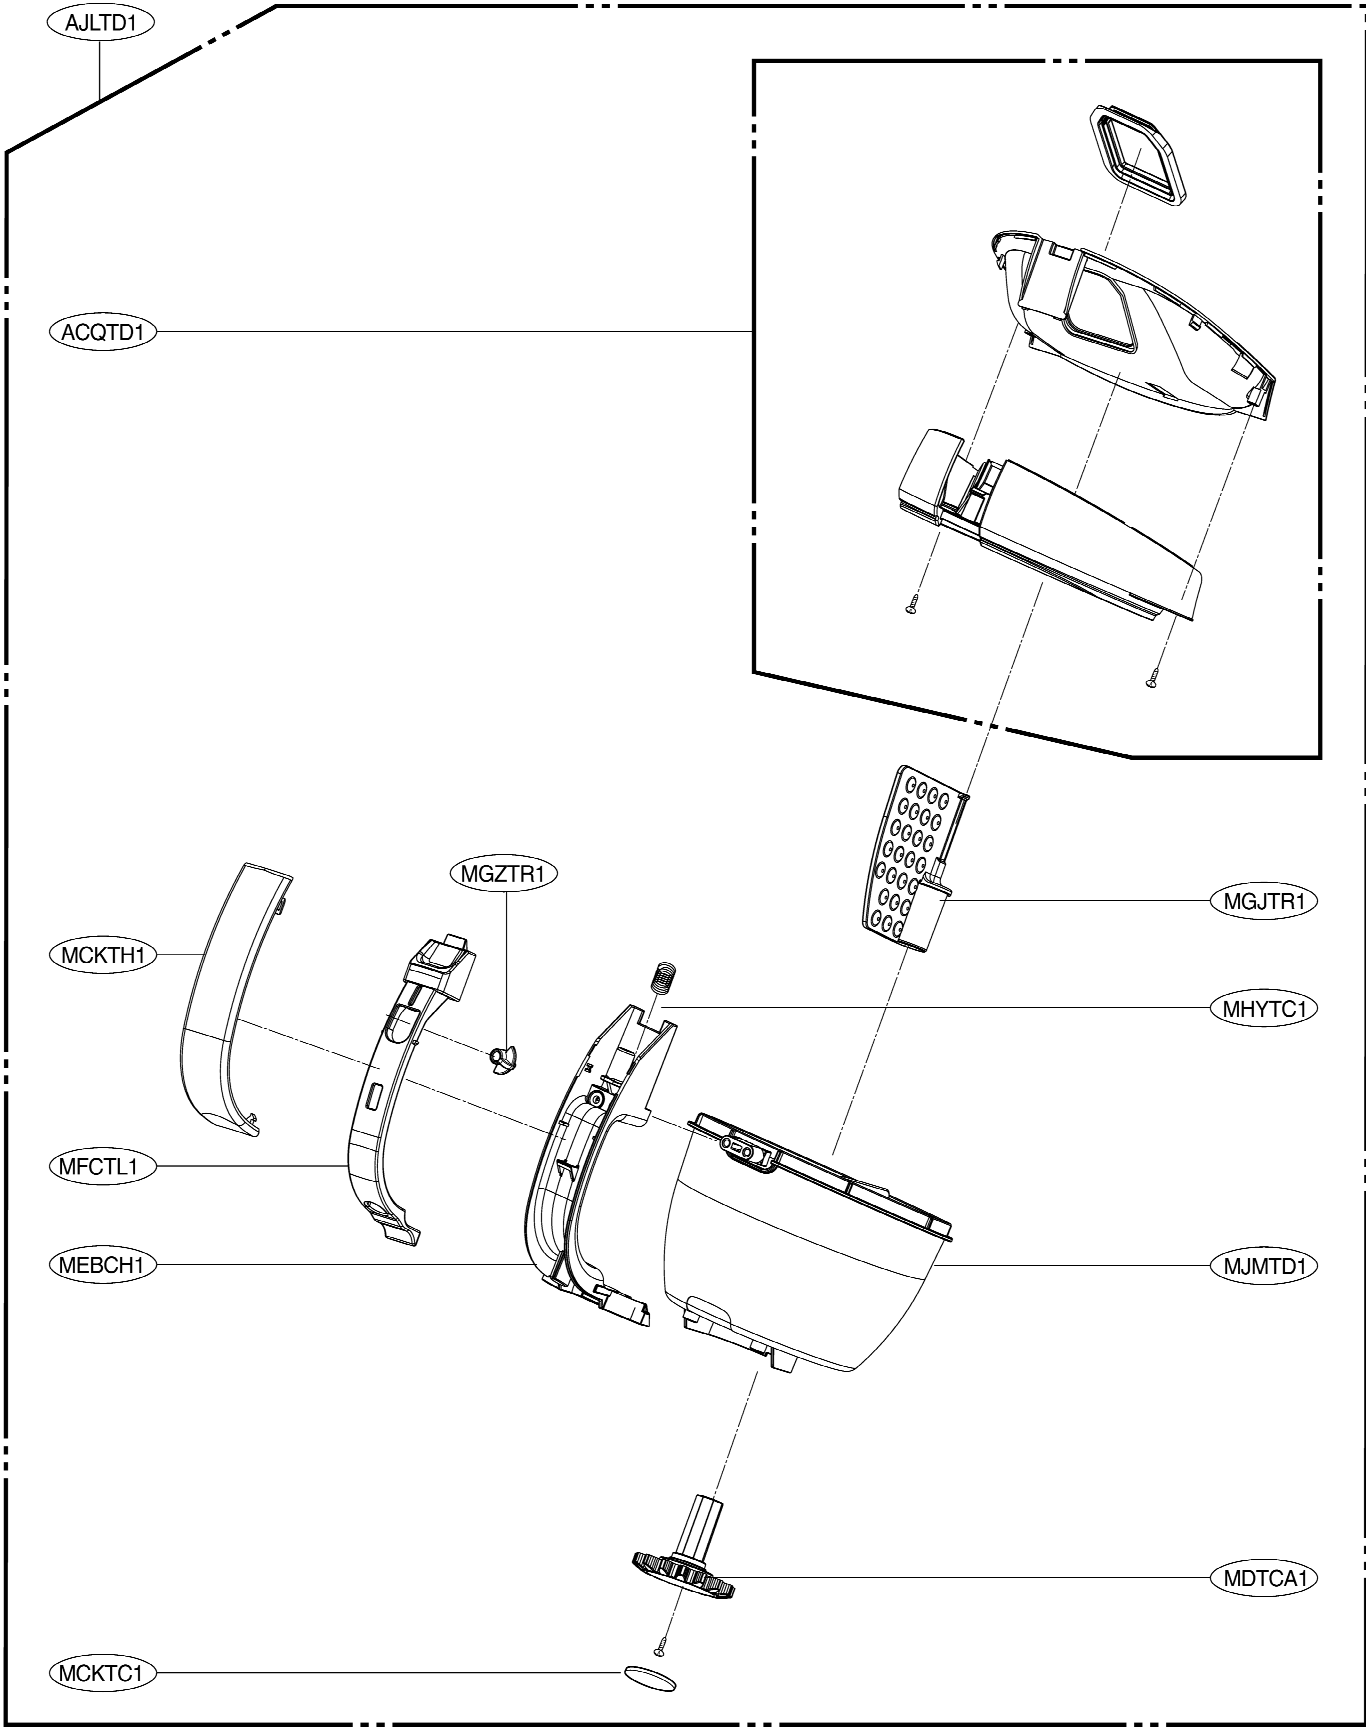

EXPLODED VIEW

BASE ASSEMBLY, BODY

VC9212CV4 / VC9213R4

COVER ASSEMBLY, BODY

TANK ASSEMBLY, DUST

ACCESSORIES