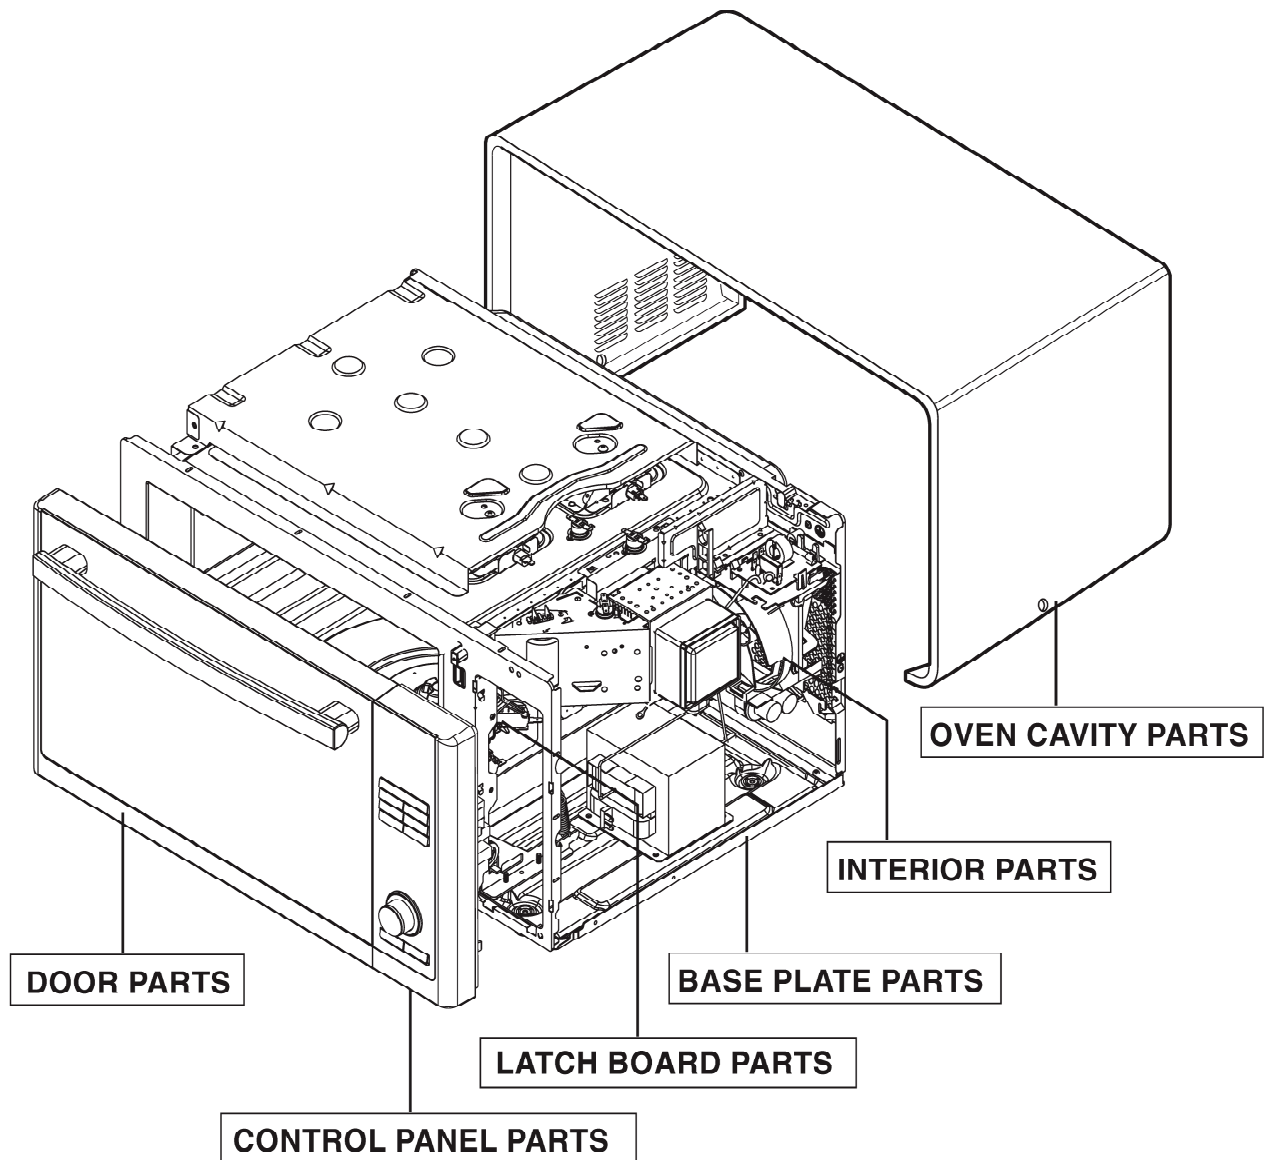

EXPLODED VIEW

INTRODUCTION

MODEL:

Customer Model	Product Code	SVC Model
MJ-9286NB	MJ3281BF.CBKQGSF	MJ-9286NB /00
MJ-9296NB	MJ3281BF.CB1QGSF	MJ-9296NB /00

DOOR PARTS

CONTROL PANEL PARTS

OVEN CAVITY PARTS

LATCH BOARD PARTS

INTERIOR PARTS

BASE PLATE PARTS