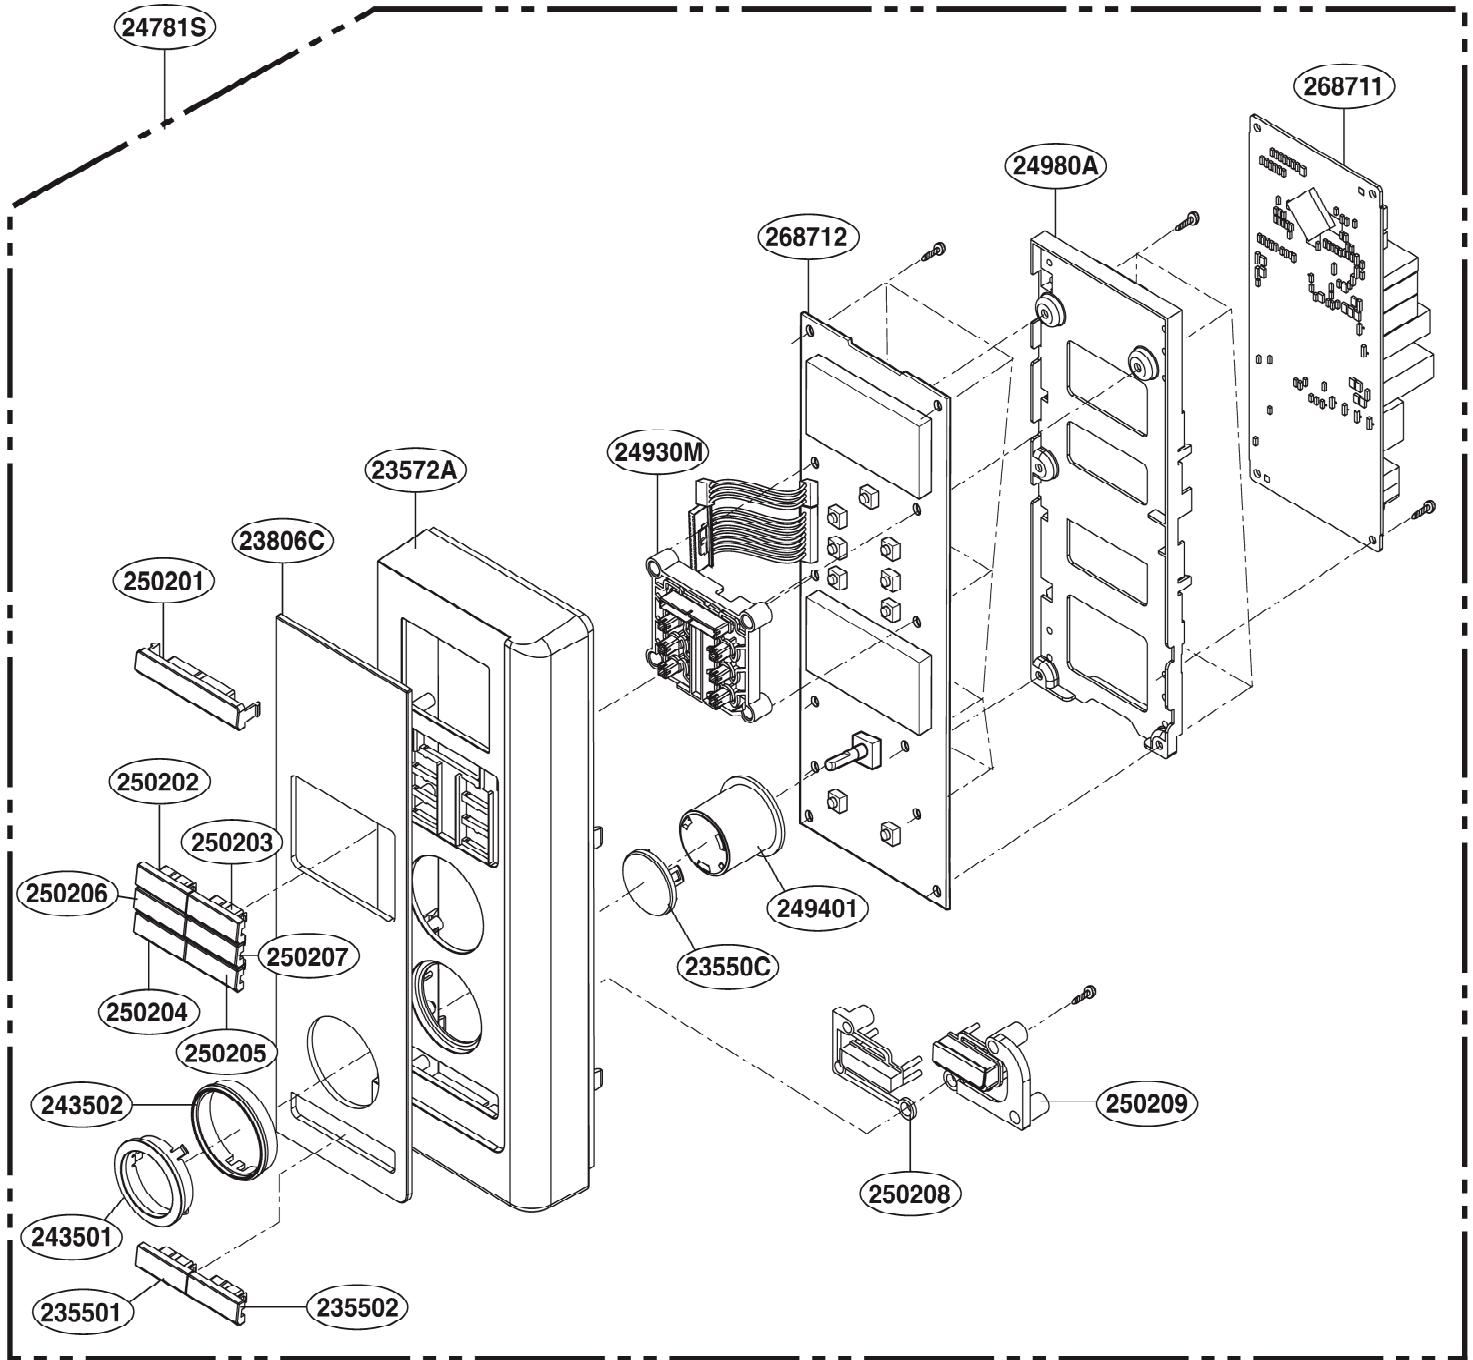

EXPLODED VIEW

INTRODUCTION

MODEL:

Customer Model	Product Code	SVC Model
MJ-9286NB	MJ3281BF.CBKQGSF	MJ-9286NB /00
MJ-9296NB	MJ3281BF.CB1QGSF	MJ-9296NB /00

DOOR PARTS

CONTROL PANEL PARTS

OVEN CAVITY PARTS

LATCH BOARD PARTS

INTERIOR PARTS

BASE PLATE PARTS