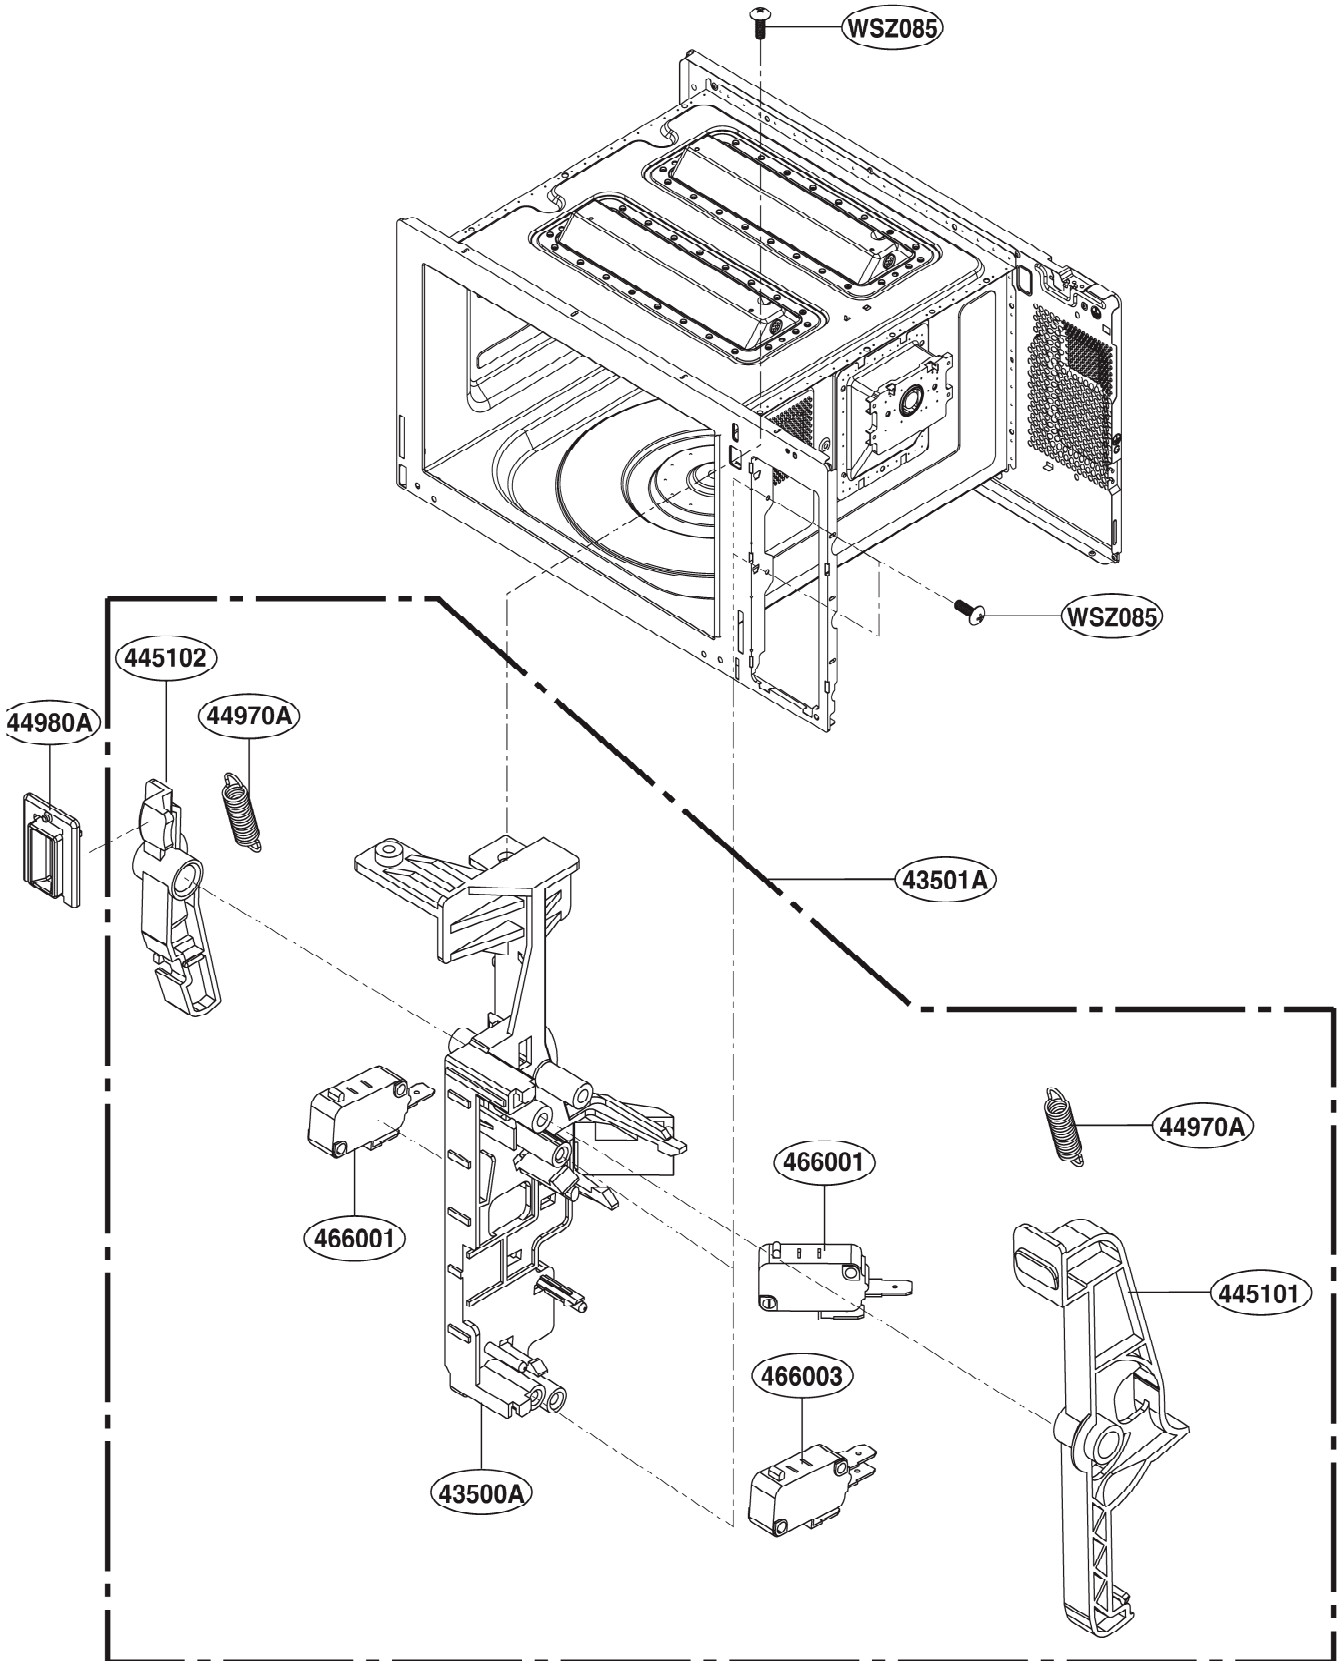

EXPLODED VIEW

INTRODUCTION

MODEL:

Customer Model	Product Code	SVC Model
MJ-9286NB	MJ3281BF.CBKQGSF	MJ-9286NB /00
MJ-9296NB	MJ3281BF.CB1QGSF	MJ-9296NB /00

DOOR PARTS

CONTROL PANEL PARTS

OVEN CAVITY PARTS

LATCH BOARD PARTS

INTERIOR PARTS

BASE PLATE PARTS