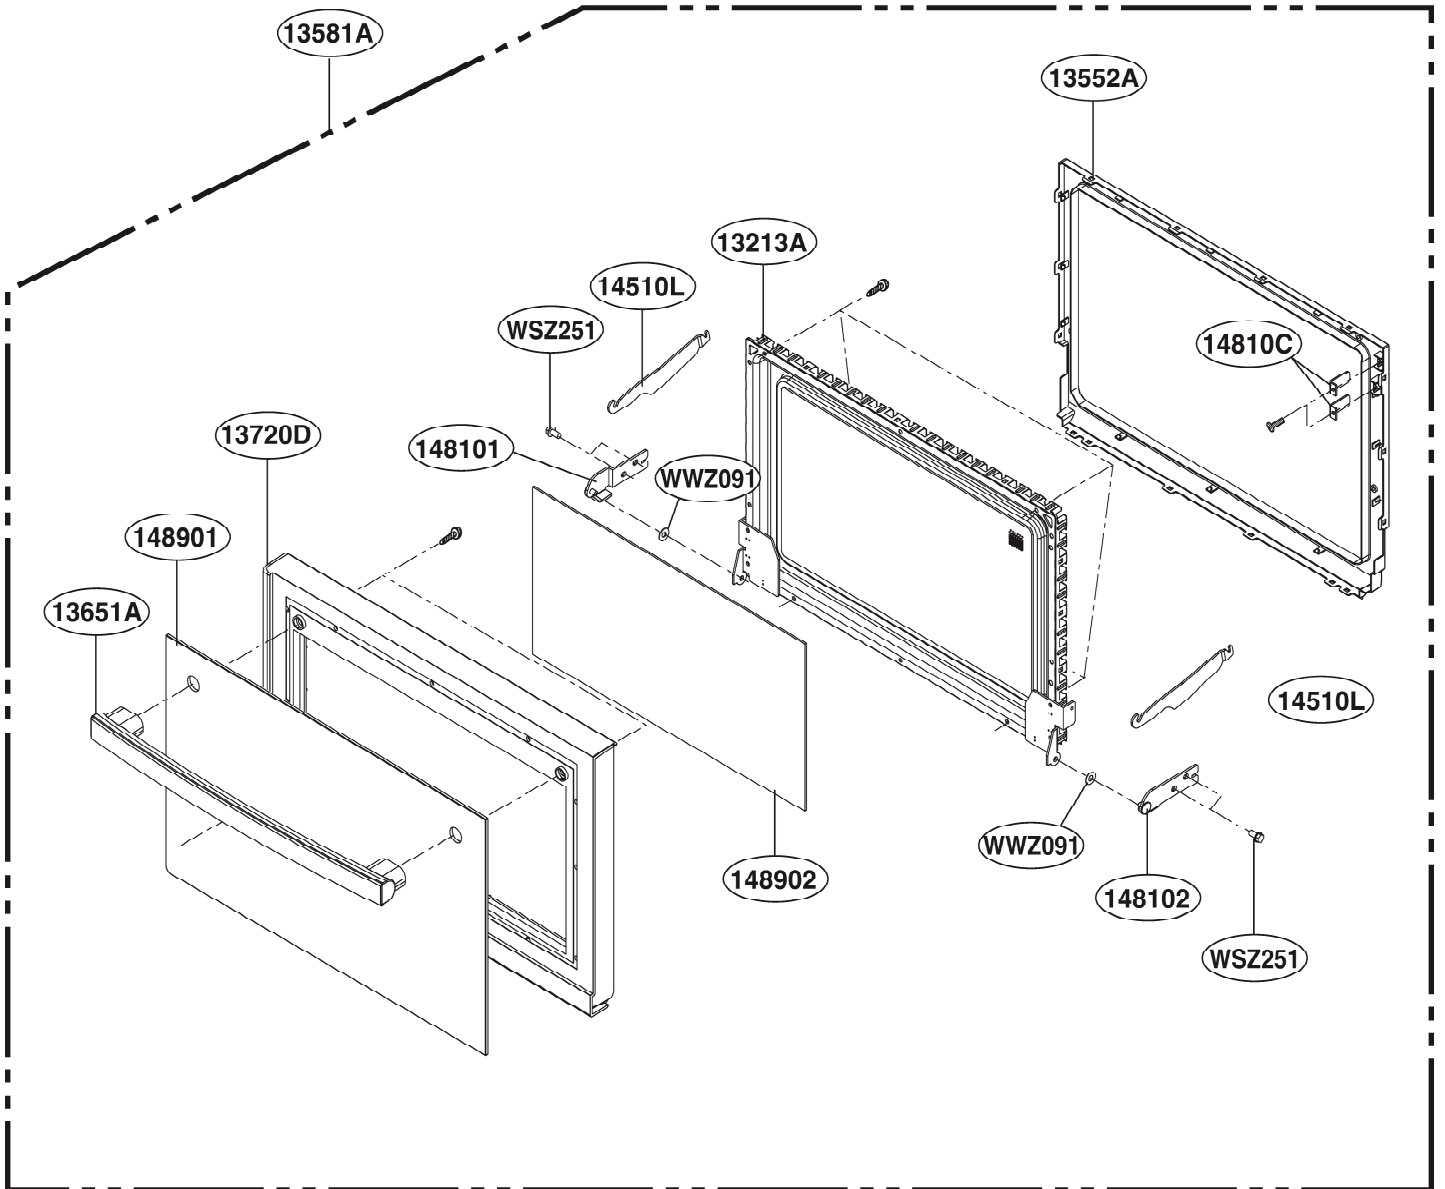

EXPLODED VIEW

INTRODUCTION

MODEL:

Customer Model	Product Code	SVC Model
MJ-9286NB	MJ3281BF.CBKQGSF	MJ-9286NB /00
MJ-9296NB	MJ3281BF.CB1QGSF	MJ-9296NB /00

DOOR PARTS

CONTROL PANEL PARTS

OVEN CAVITY PARTS

LATCH BOARD PARTS

INTERIOR PARTS

BASE PLATE PARTS