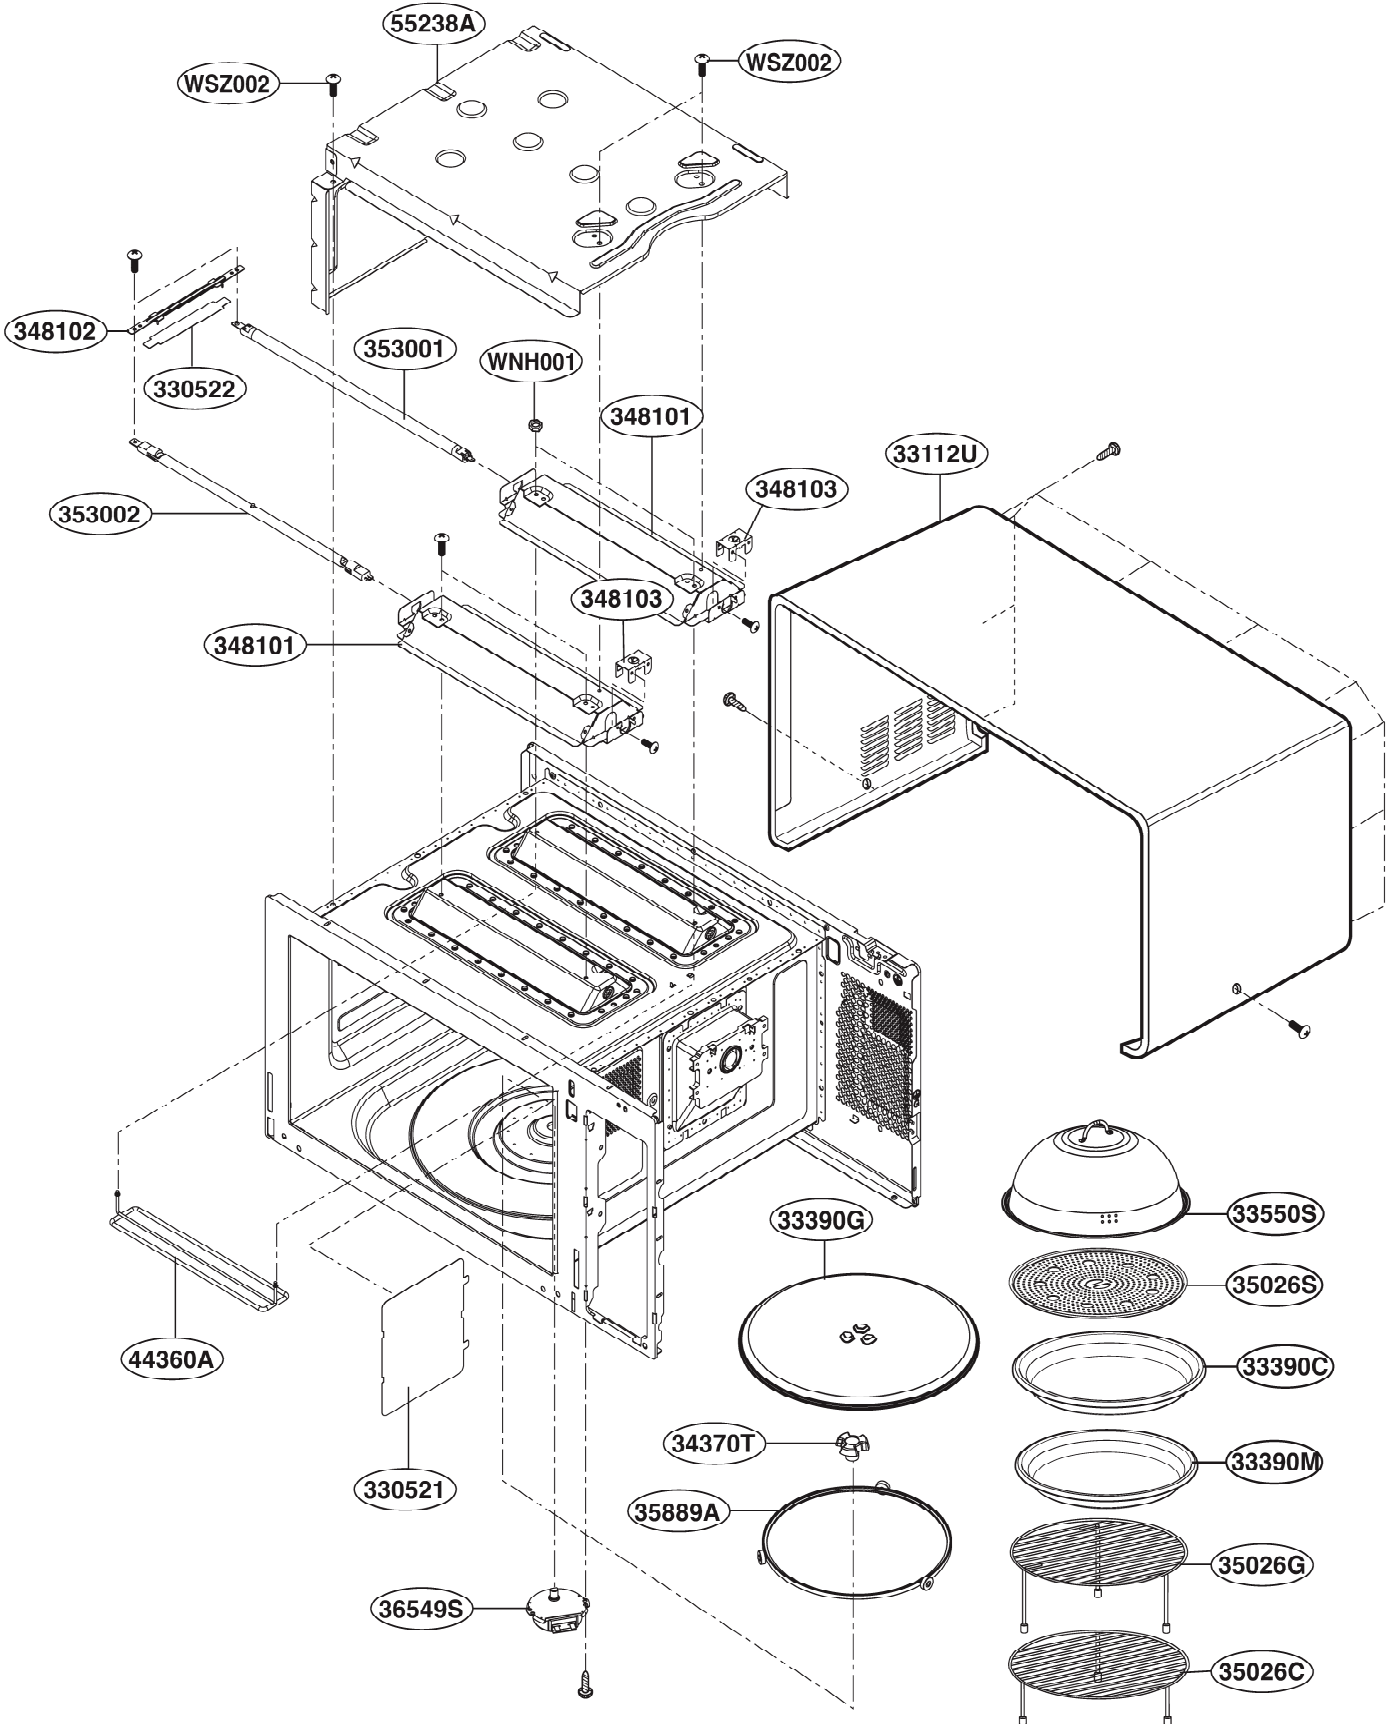

EXPLODED VIEW

INTRODUCTION

MODEL:

Customer Model	Product Code	SVC Model
MJ-9286NB	MJ3281BF.CBKQGSF	MJ-9286NB /00
MJ-9296NB	MJ3281BF.CB1QGSF	MJ-9296NB /00

DOOR PARTS

CONTROL PANEL PARTS

OVEN CAVITY PARTS

LATCH BOARD PARTS

INTERIOR PARTS

BASE PLATE PARTS