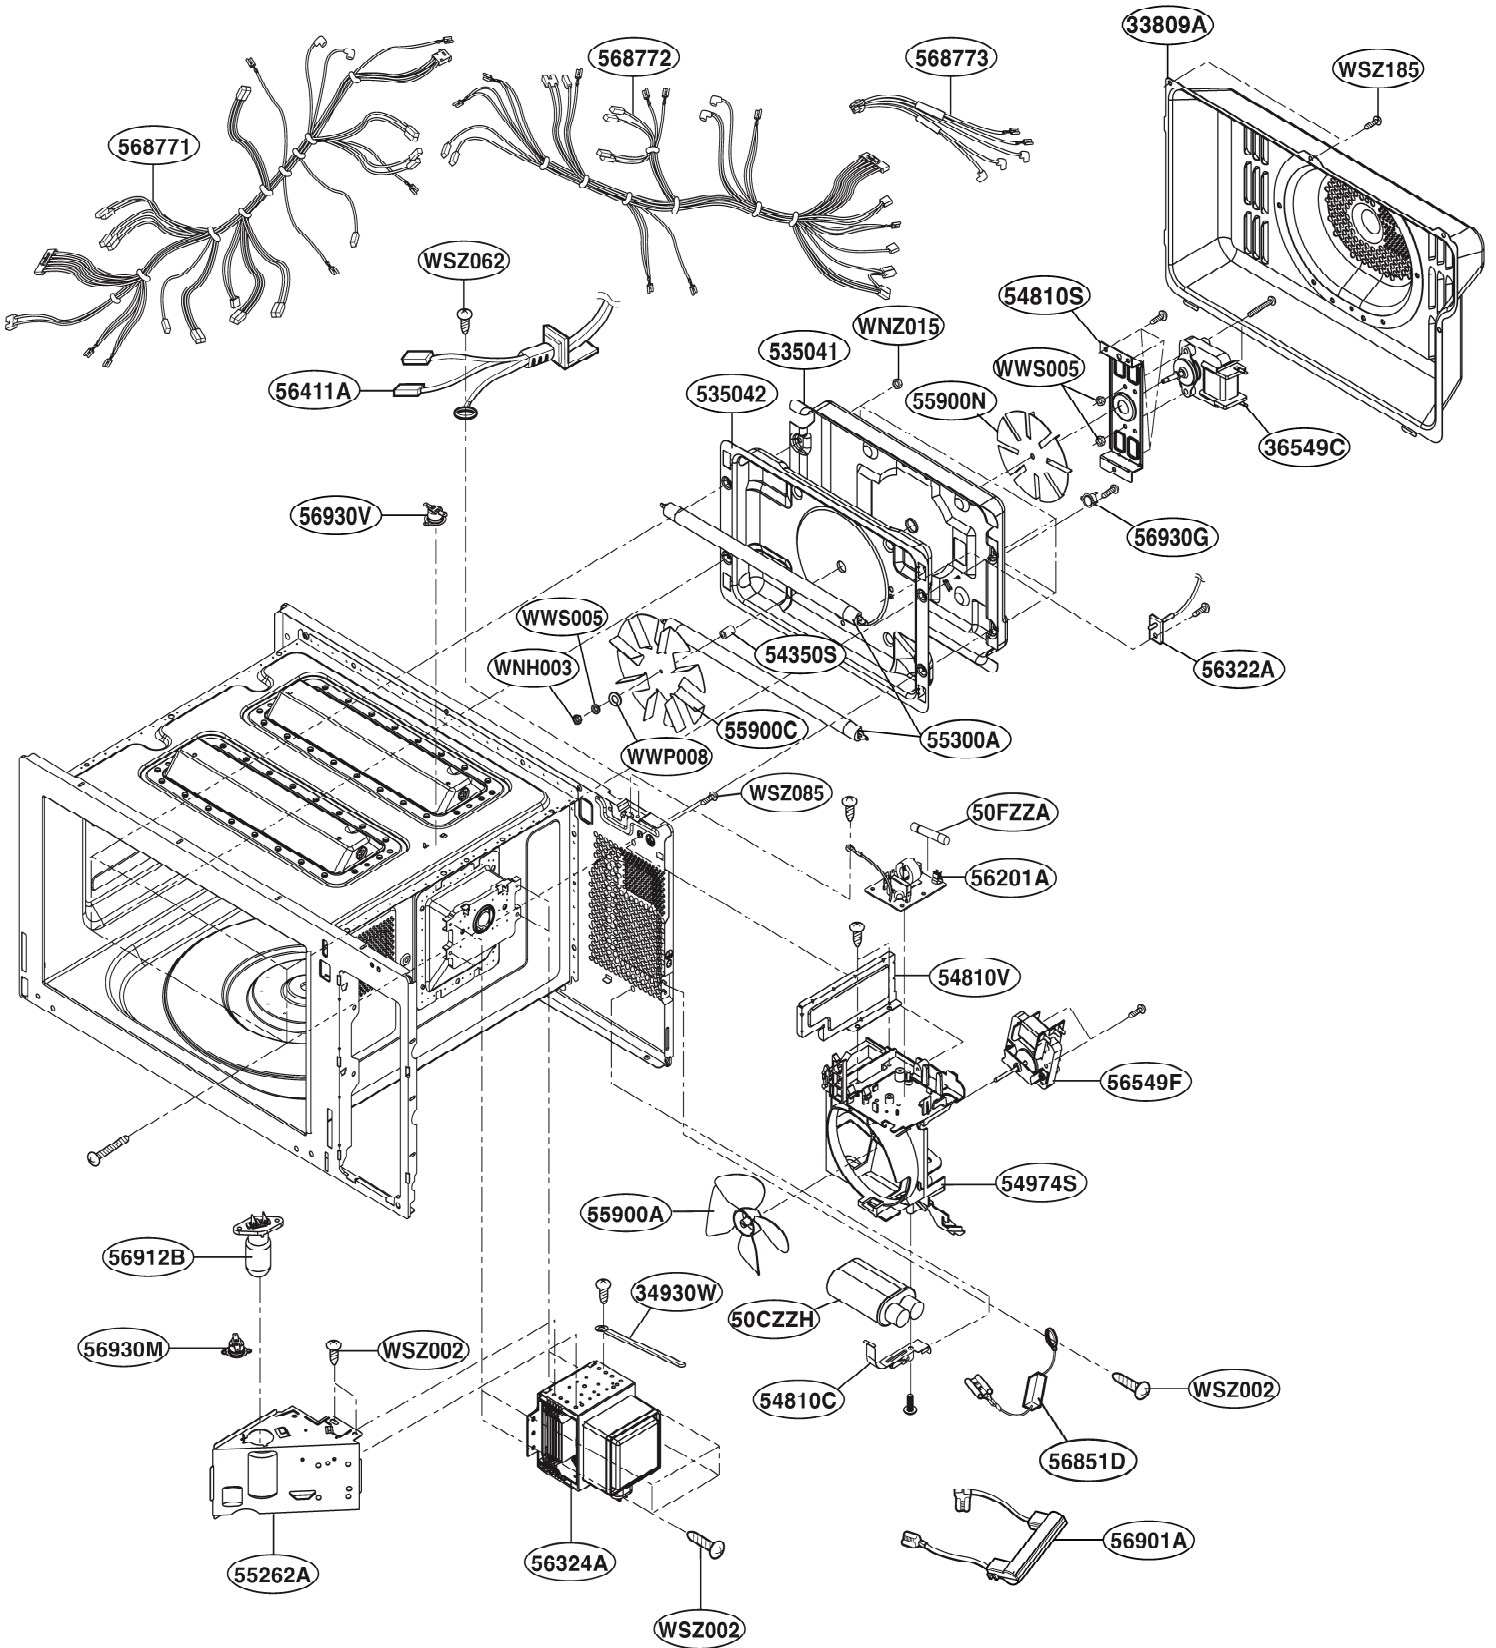

EXPLODED VIEW

INTRODUCTION

MODEL:

Customer Model	Product Code	SVC Model
MJ-9286NB	MJ3281BF.CBKQGSF	MJ-9286NB /00
MJ-9296NB	MJ3281BF.CB1QGSF	MJ-9296NB /00

DOOR PARTS

CONTROL PANEL PARTS

OVEN CAVITY PARTS

LATCH BOARD PARTS

INTERIOR PARTS

BASE PLATE PARTS