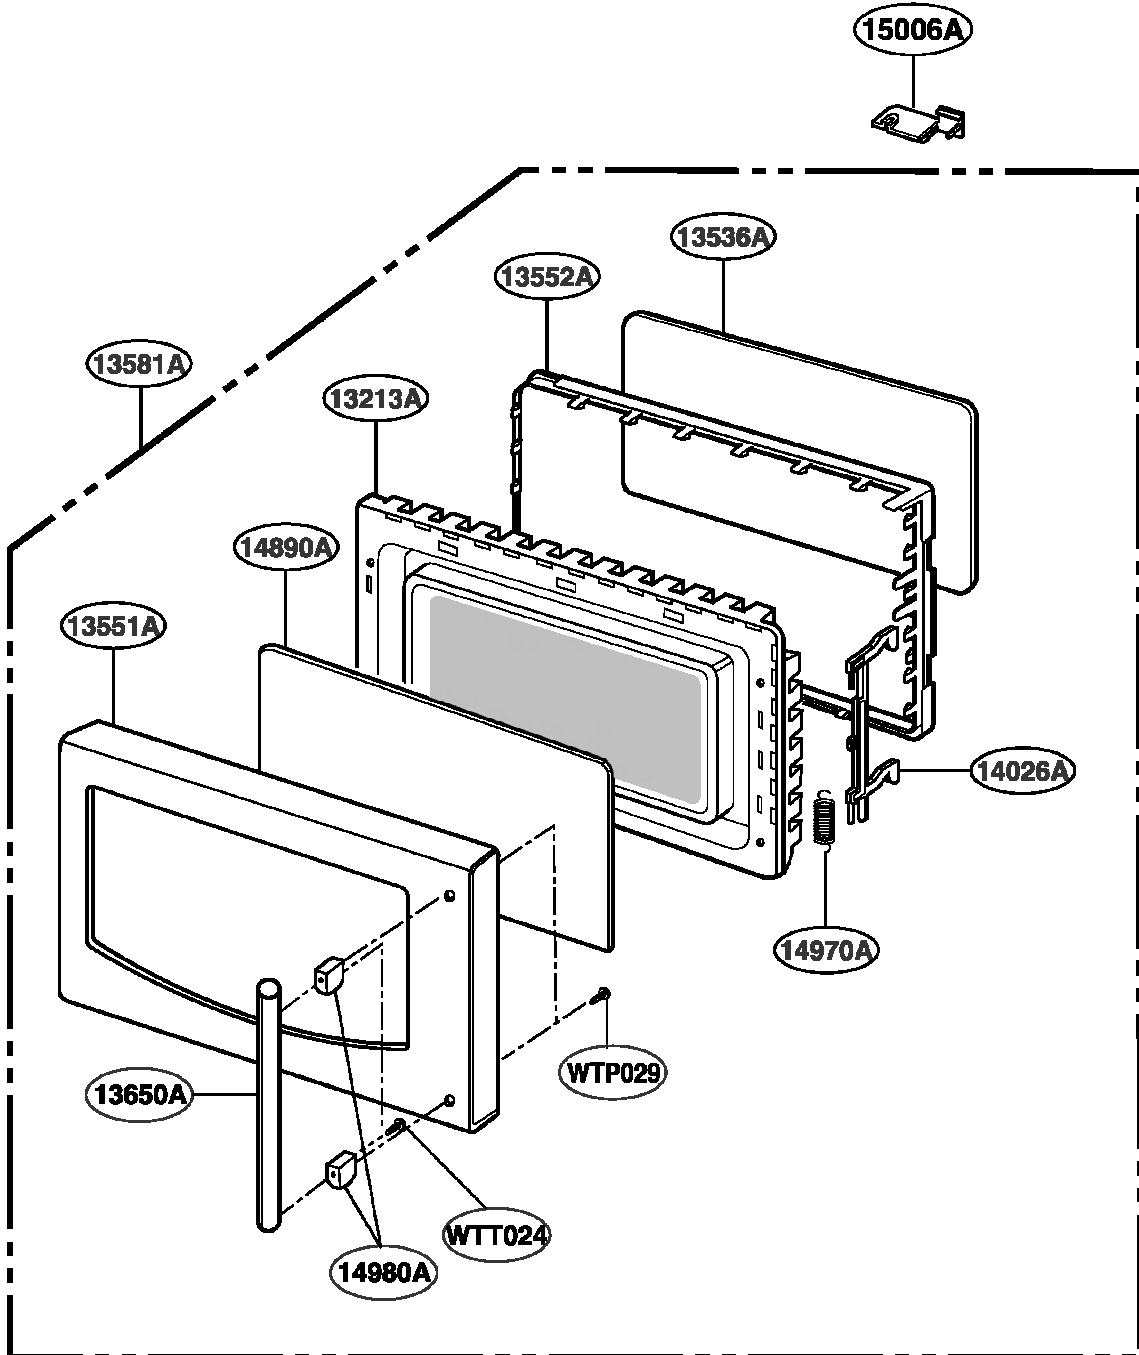

EXPLODED VIEW

INTRODUCTION

MODEL: MC-9283JLR

DOOR PARTS

CONTROL PANEL PARTS

OVEN CAVITY PARTS

LATCH BOARD PARTS

INTERIOR PARTS

P/No.: 6201W2A019A

BASE PLATE PARTS