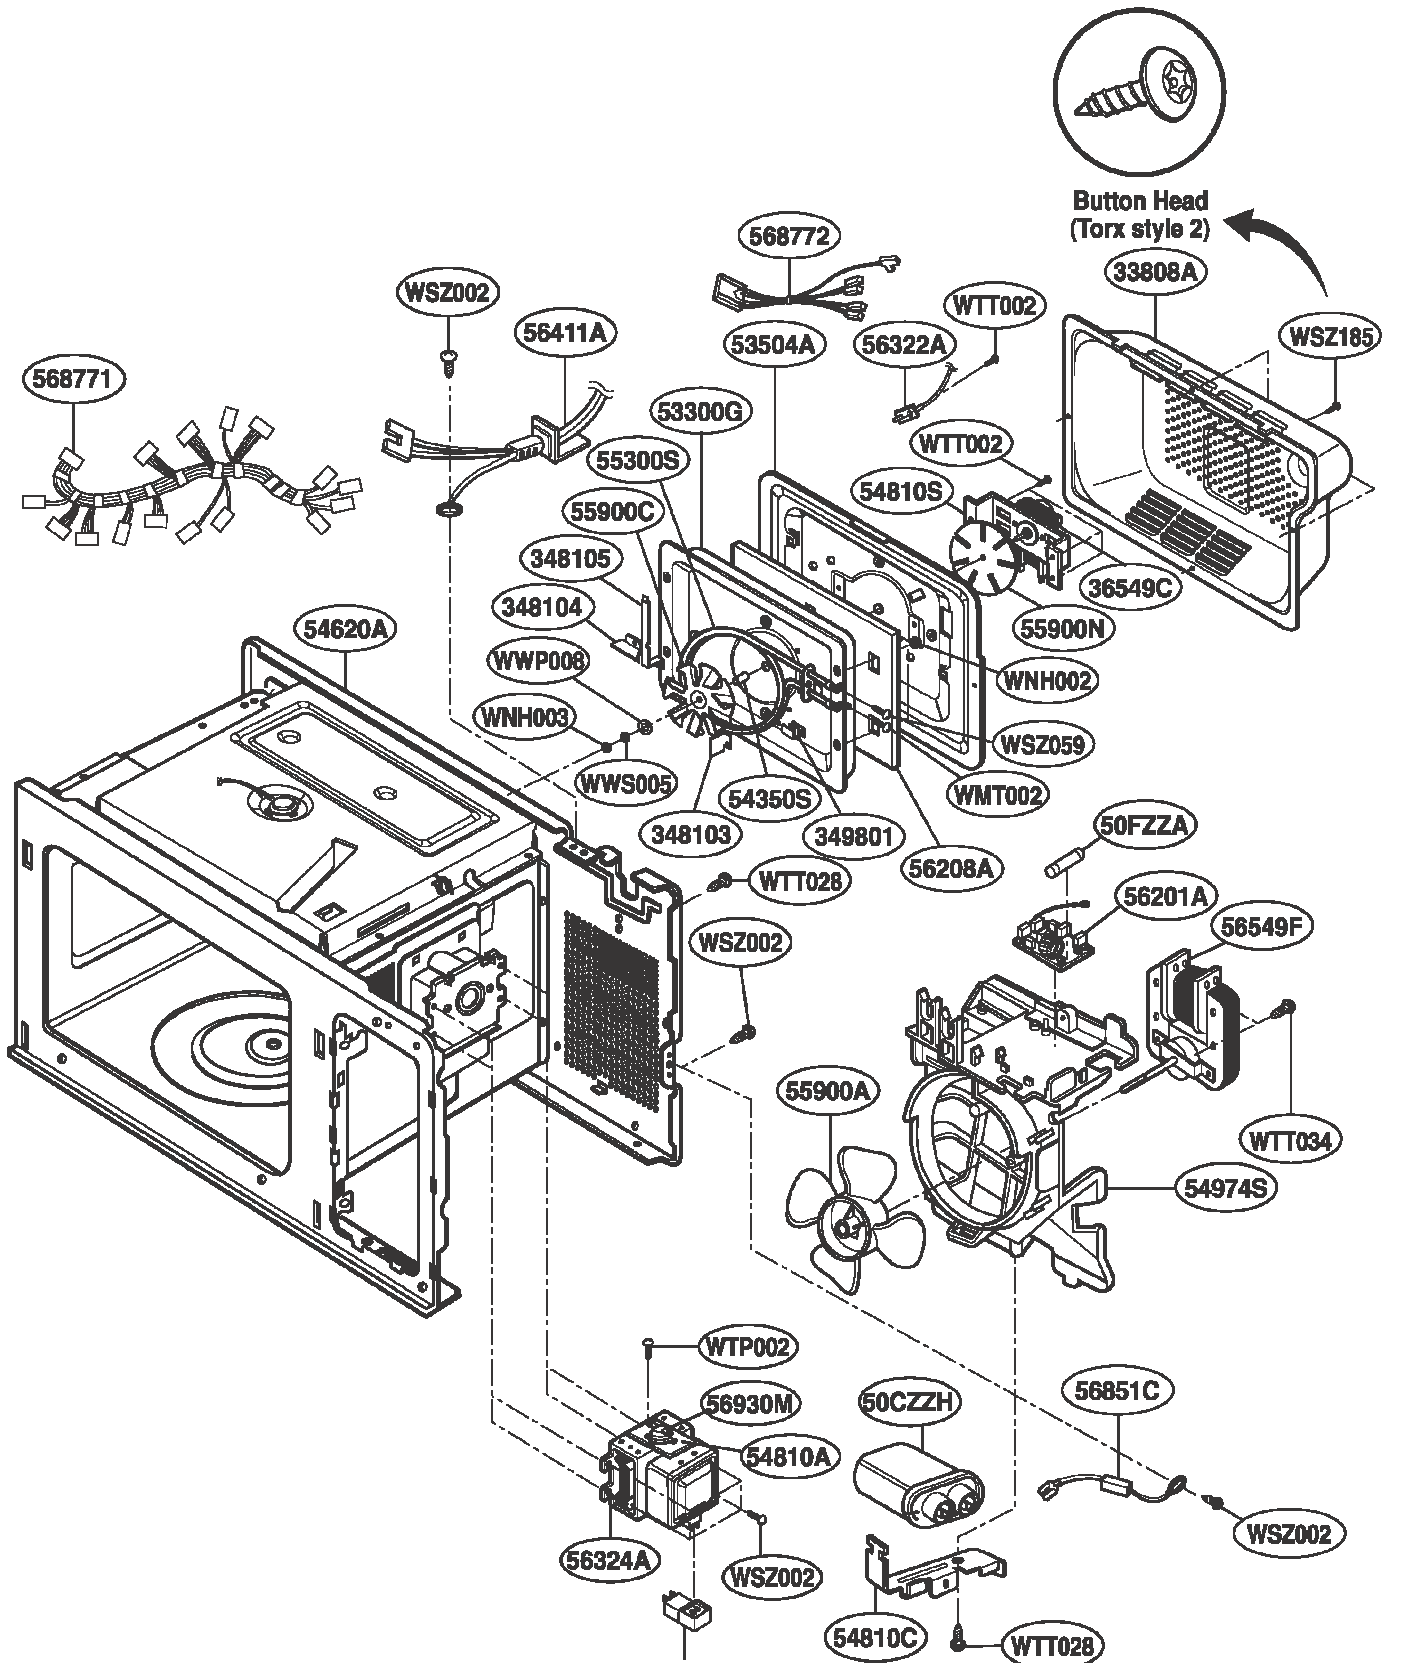

EXPLODED VIEW

INTRODUCTION

MODEL: MC-9283JLR

DOOR PARTS

CONTROL PANEL PARTS

OVEN CAVITY PARTS

LATCH BOARD PARTS

INTERIOR PARTS

P/No.: 6201W2A019A

BASE PLATE PARTS