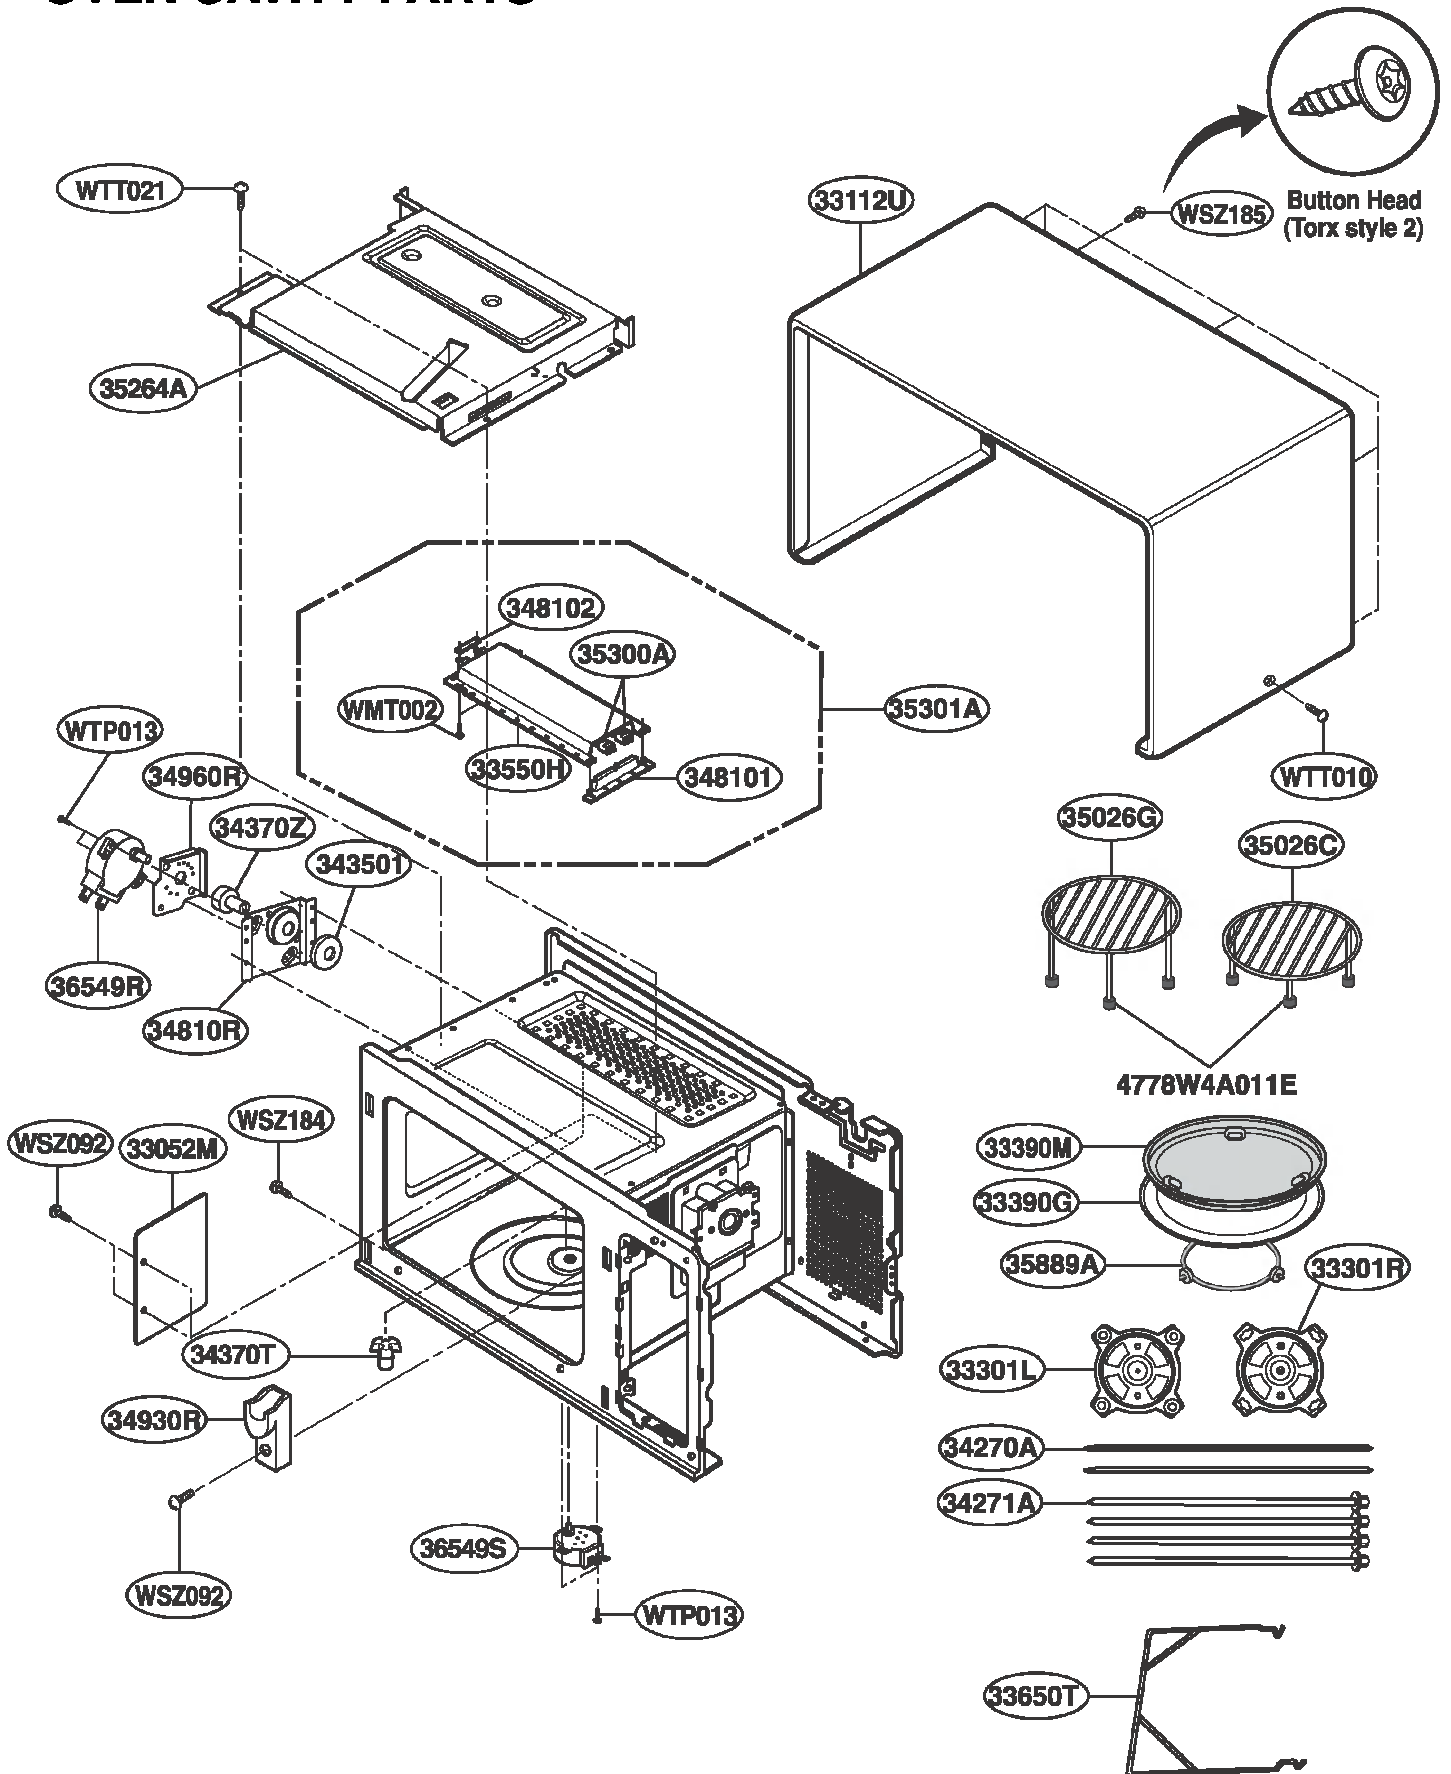

EXPLODED VIEW

INTRODUCTION

MODEL: MC-9283JLR

DOOR PARTS

CONTROL PANEL PARTS

OVEN CAVITY PARTS

LATCH BOARD PARTS

INTERIOR PARTS

P/No.: 6201W2A019A

BASE PLATE PARTS