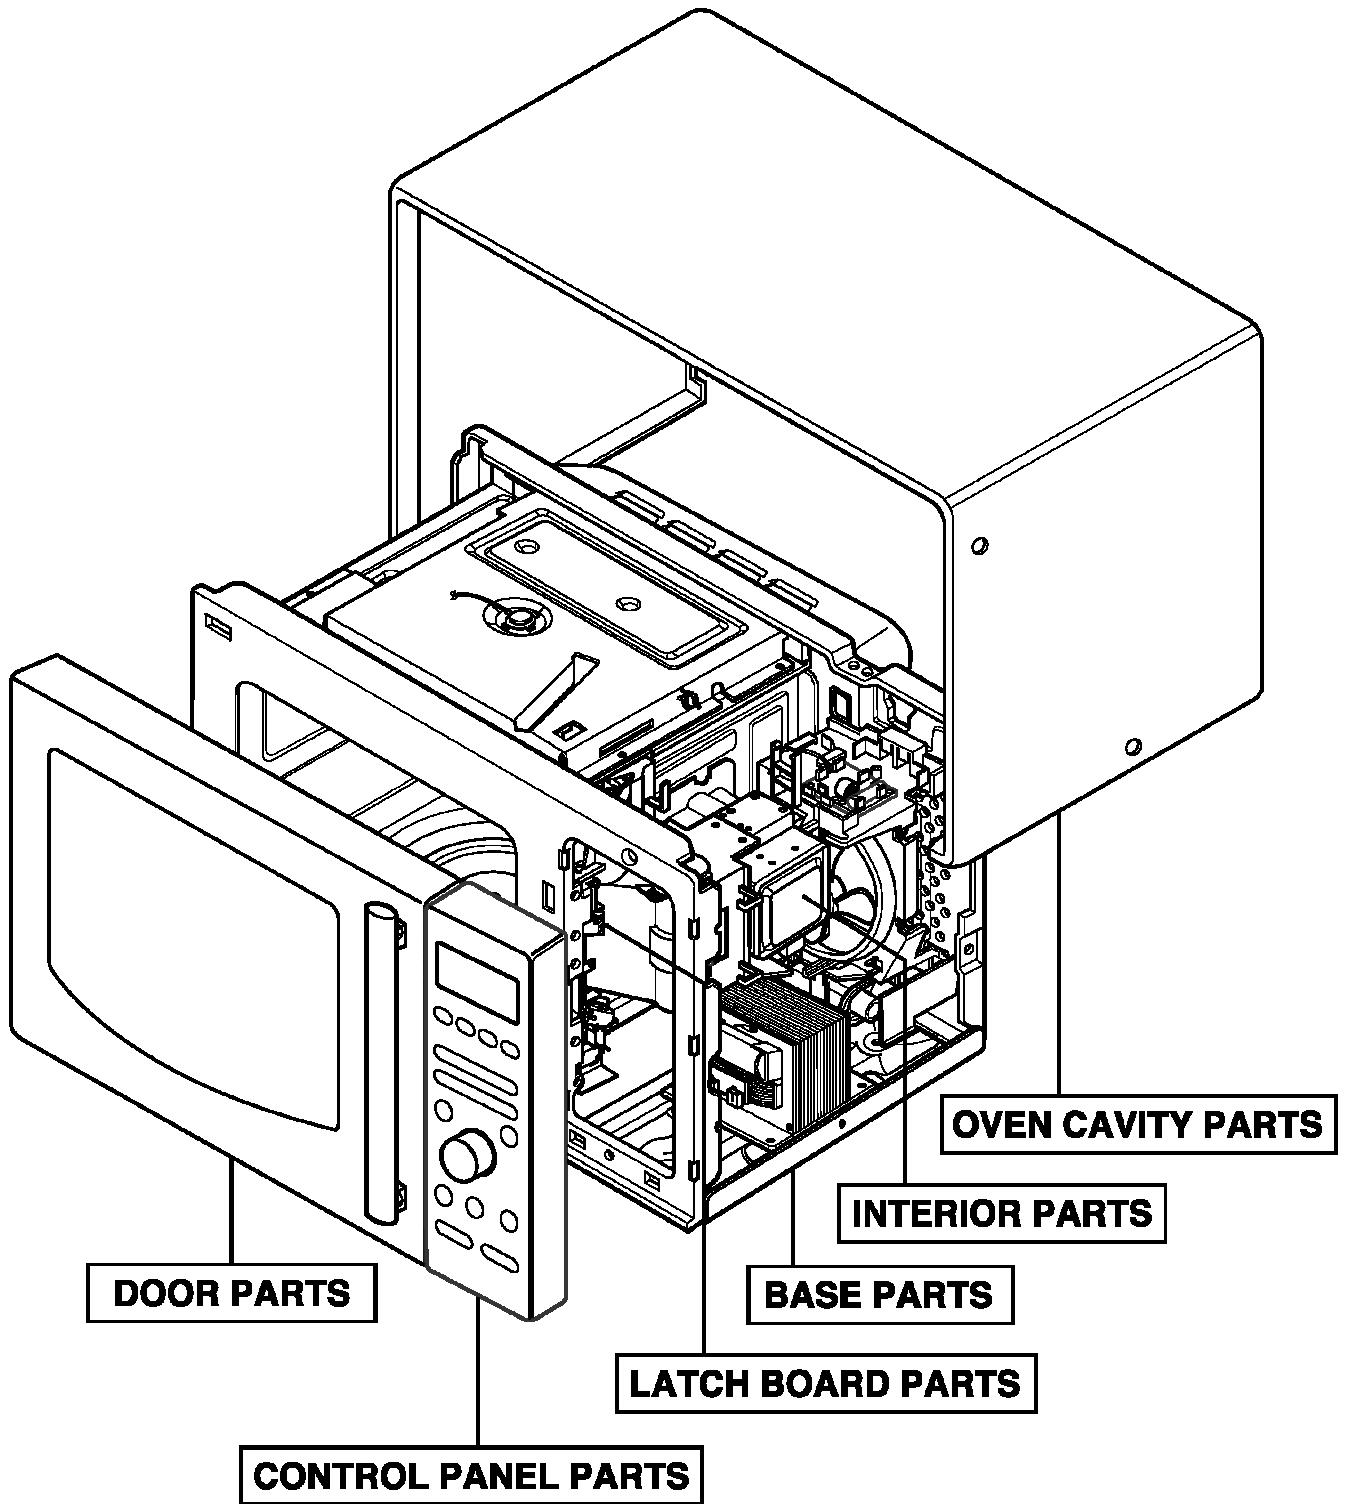

EXPLODED VIEW

INTRODUCTION

MODEL: MC-9283JLR

DOOR PARTS

CONTROL PANEL PARTS

OVEN CAVITY PARTS

LATCH BOARD PARTS

INTERIOR PARTS

P/No.: 6201W2A019A

BASE PLATE PARTS