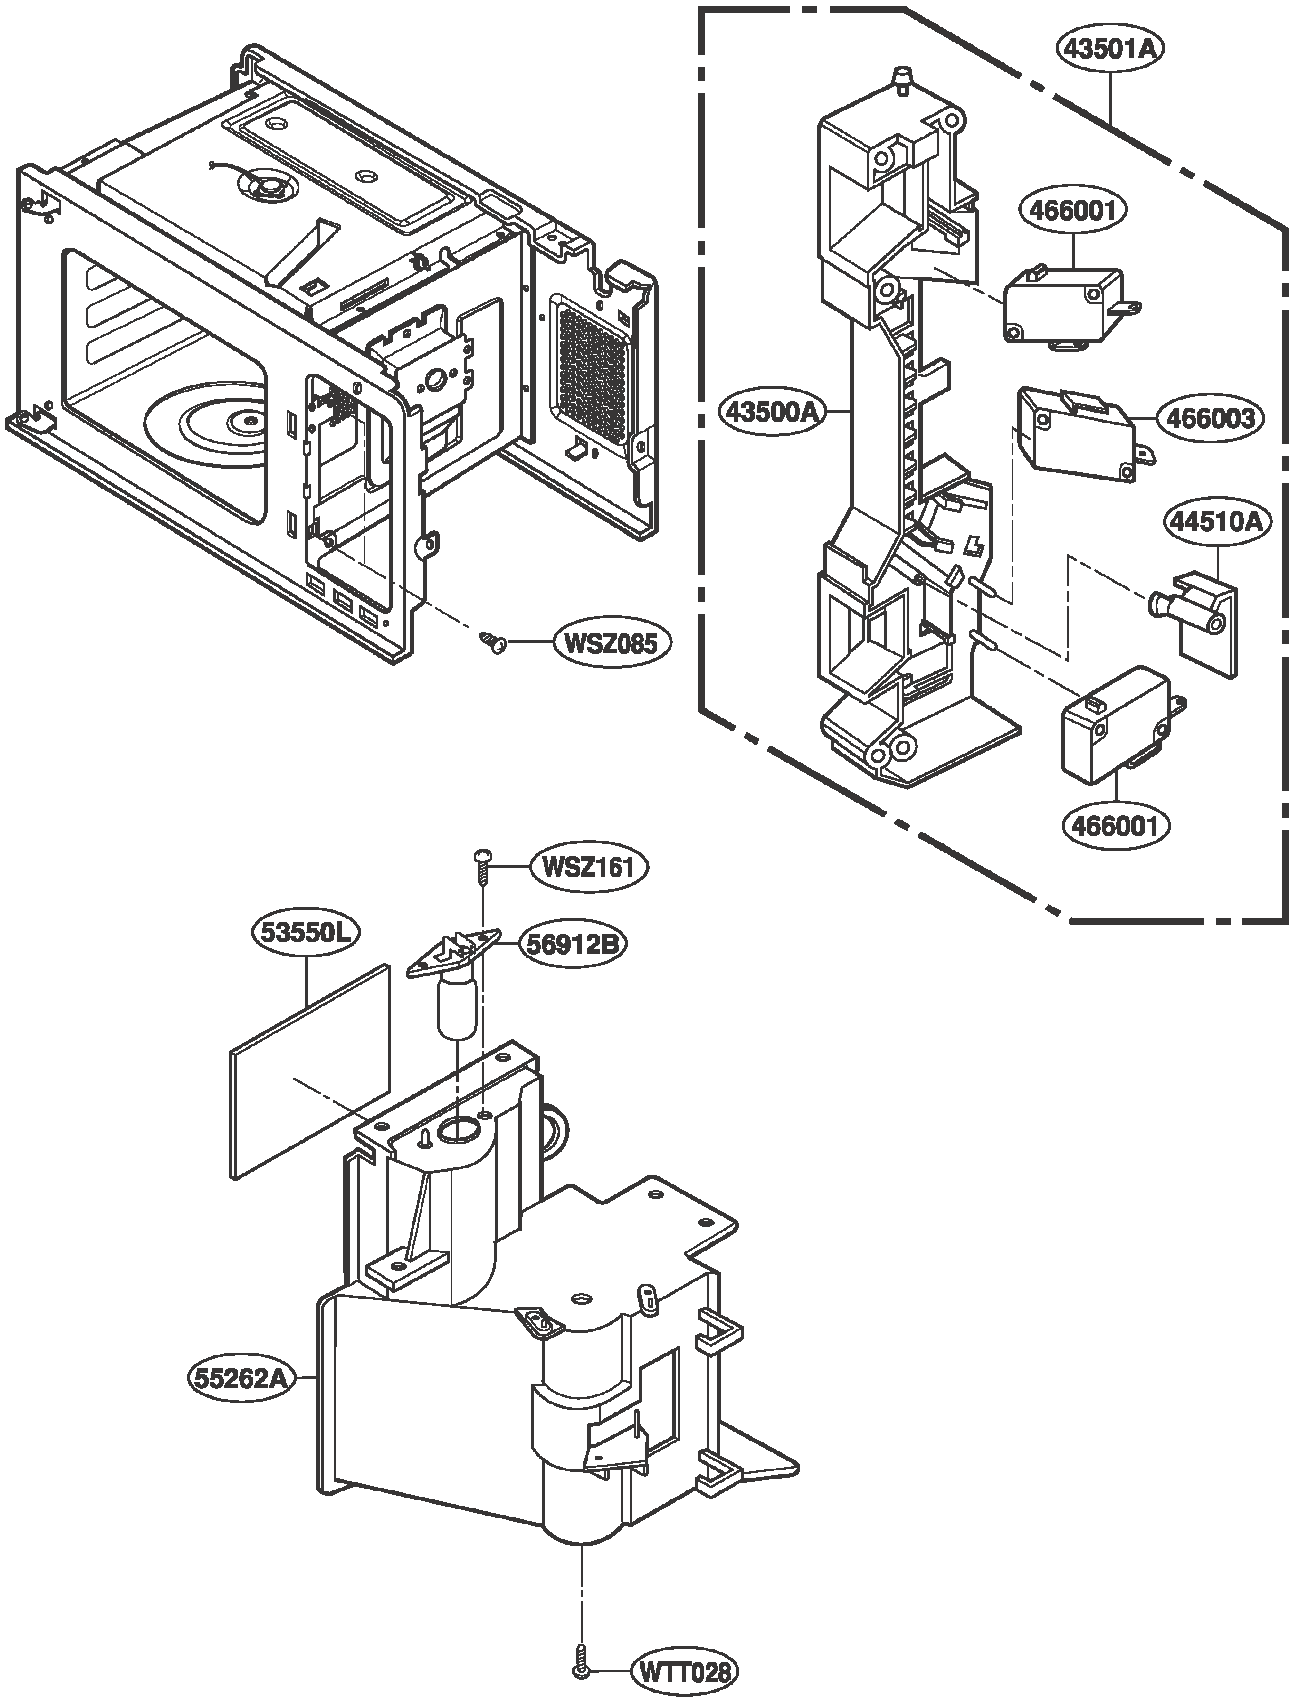

EXPLODED VIEW

INTRODUCTION

MODEL: MC-9283JLR

DOOR PARTS

CONTROL PANEL PARTS

OVEN CAVITY PARTS

LATCH BOARD PARTS

INTERIOR PARTS

P/No.: 6201W2A019A

BASE PLATE PARTS