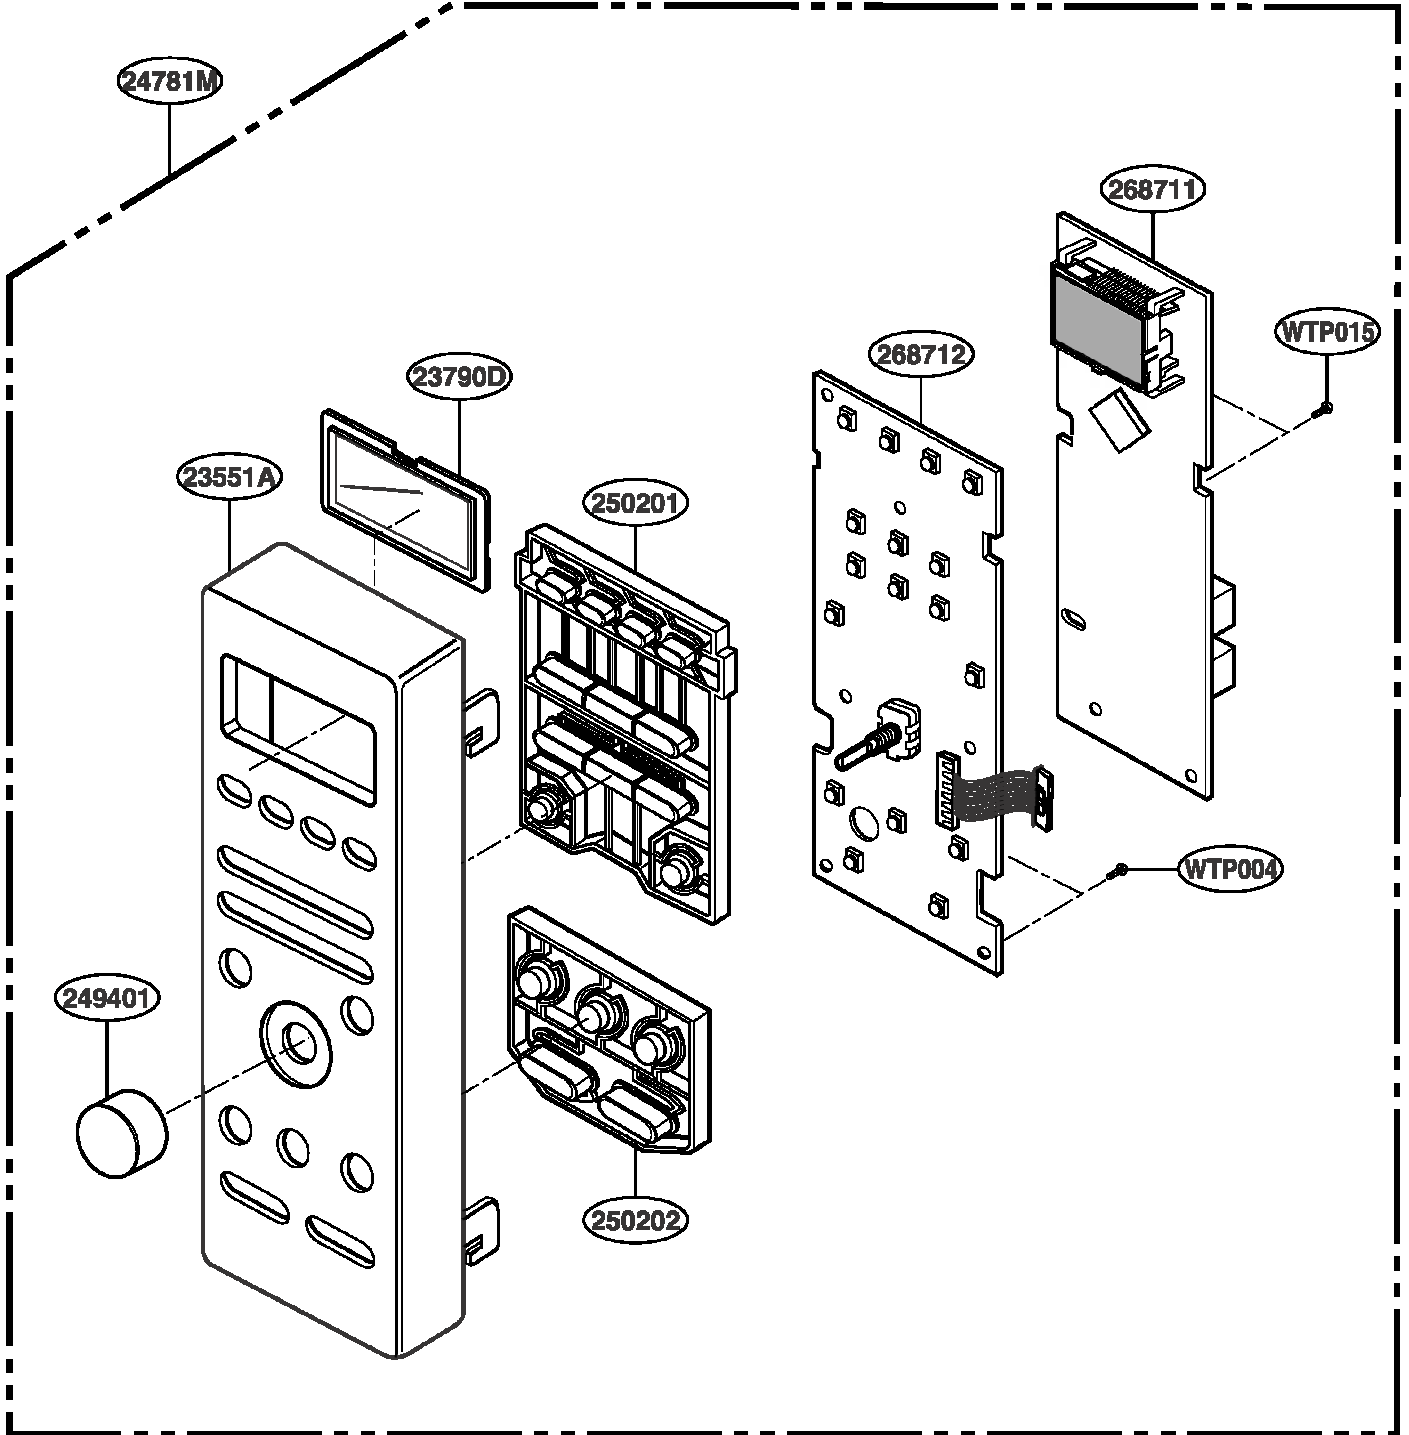

EXPLODED VIEW

INTRODUCTION

MODEL: MC-9283JLR

DOOR PARTS

CONTROL PANEL PARTS

OVEN CAVITY PARTS

LATCH BOARD PARTS

INTERIOR PARTS

P/No.: 6201W2A019A

BASE PLATE PARTS