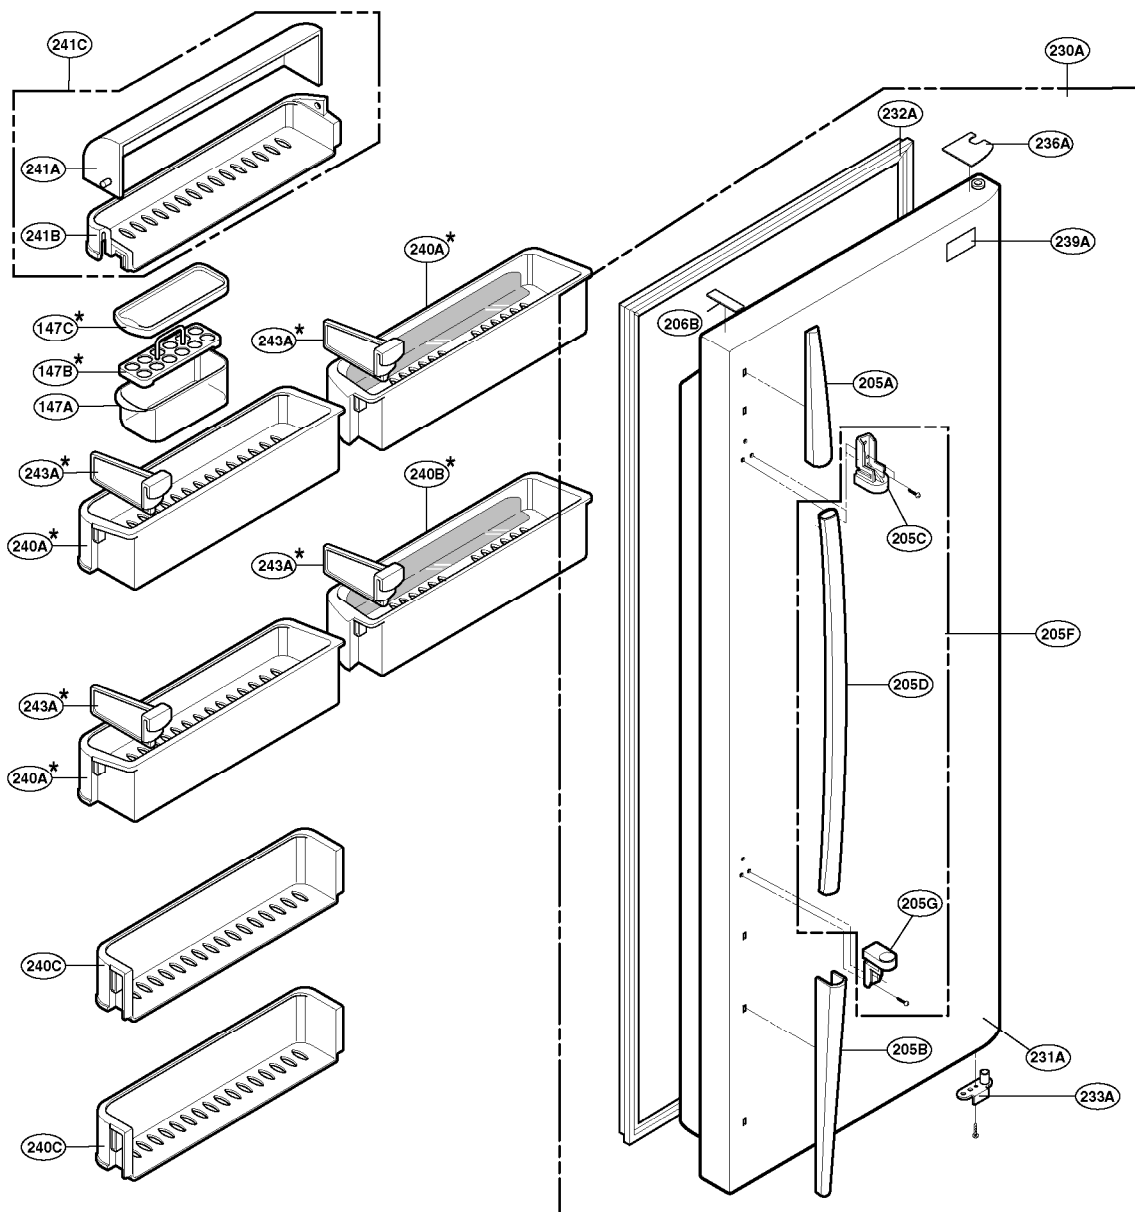

# EXPLODED VIEW

FREEZER DOOR PART: GW-P207, GW-L207

\* : Optional part

# EXPLODED VIEW

FREEZER DOOR PART: GW-C207, GW-B207

\* : Optional part

# EXPLODED VIEW

Ref No. : GW-L207, GW-B207  
REFRIGERATOR DOOR PART

\* : Optional part