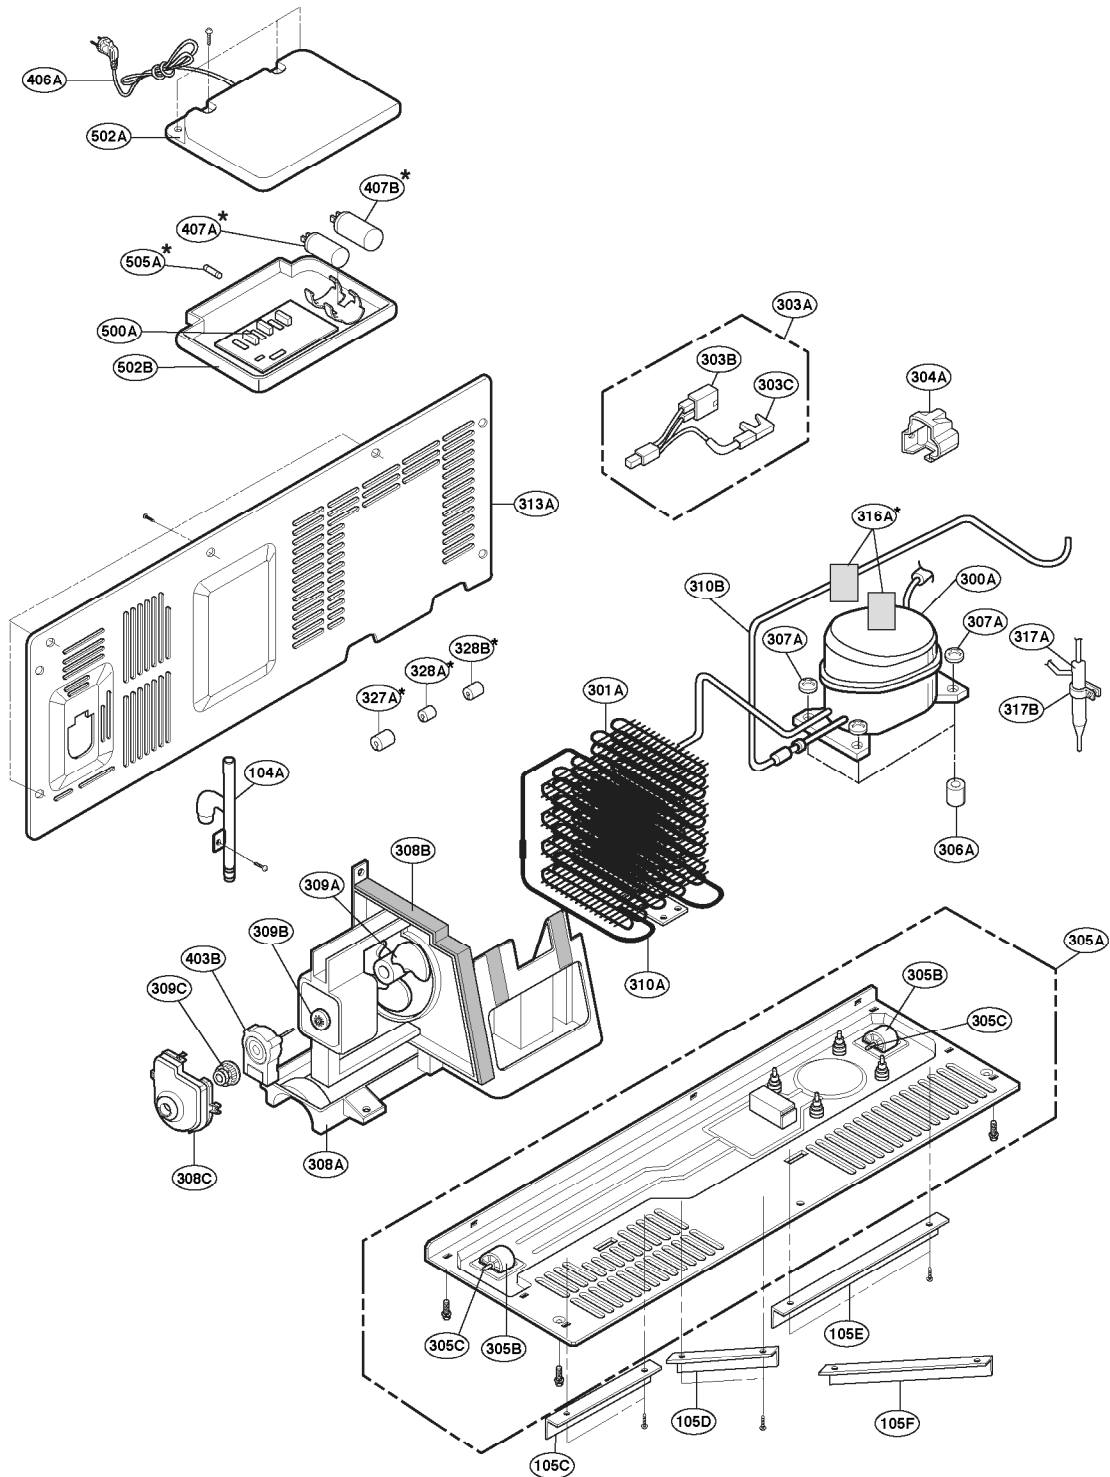

EXPLODED VIEW

MACHINE COMPARTMENT

* : Optional part