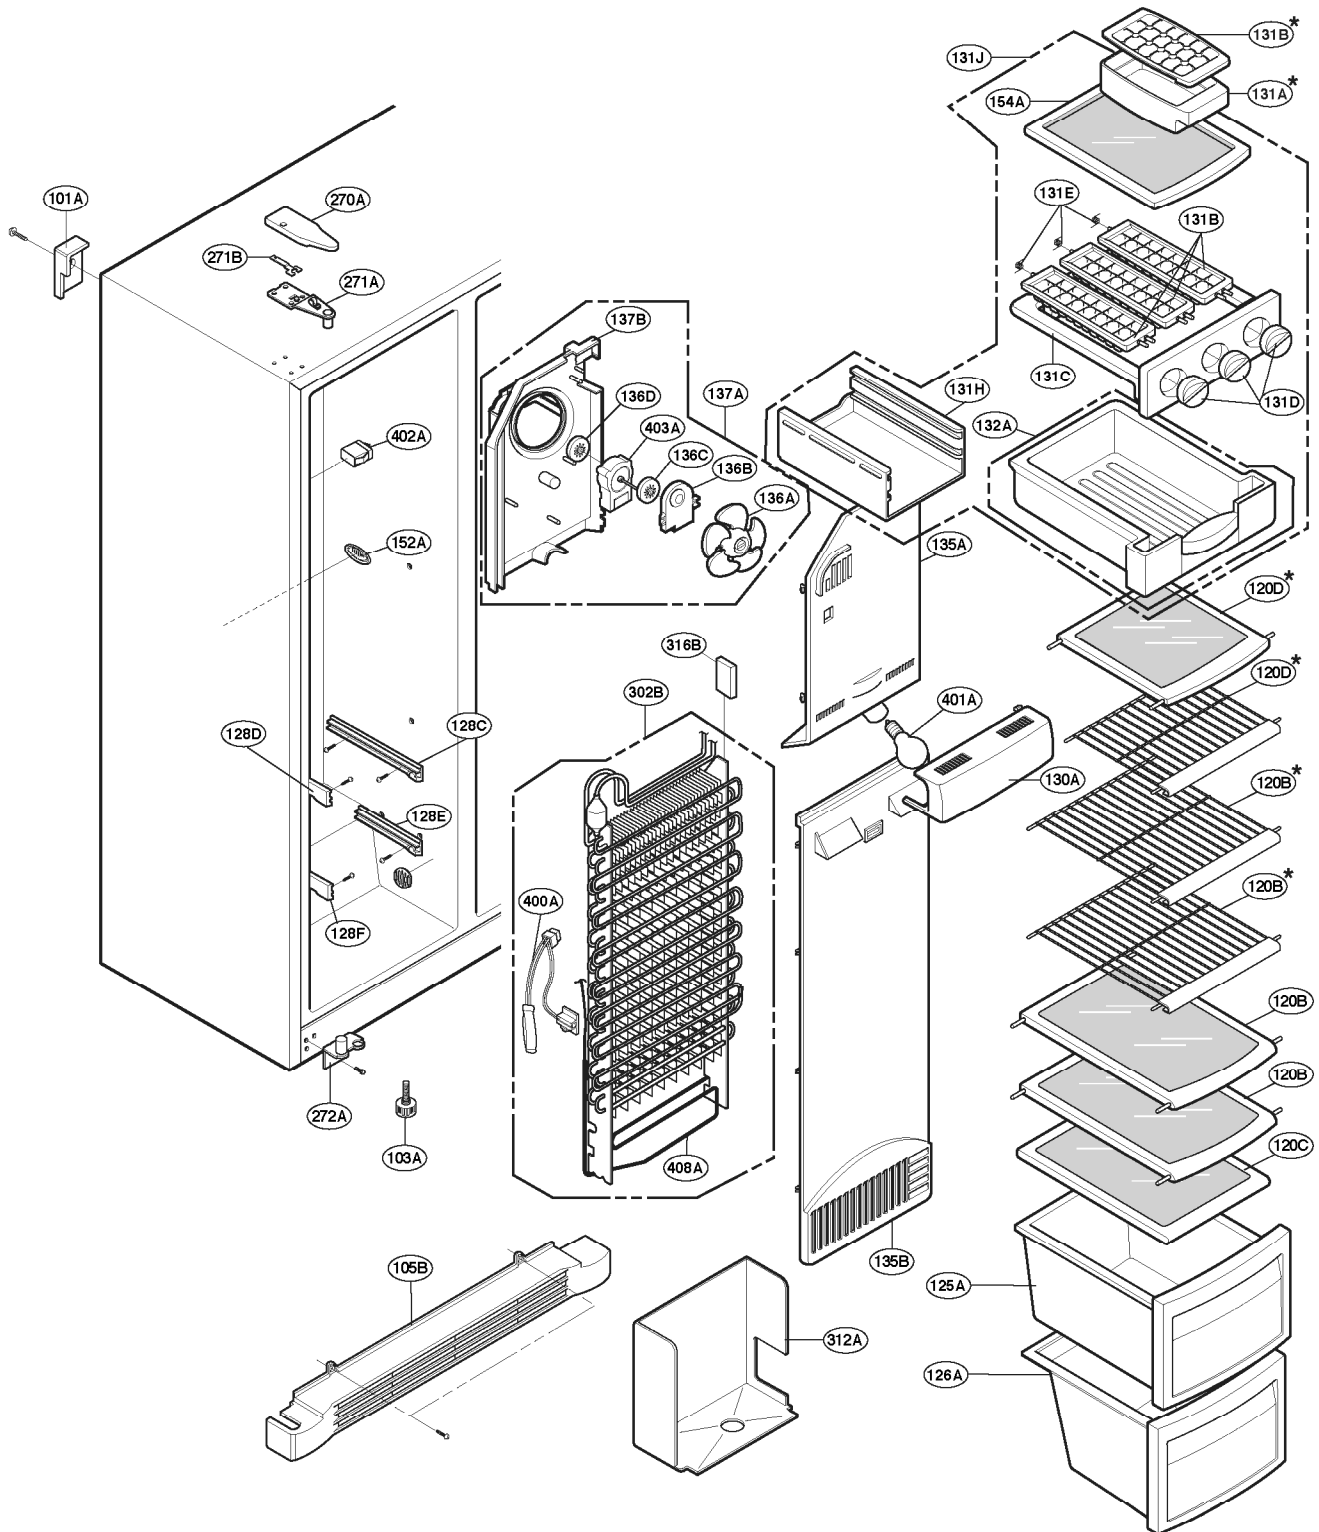

EXPLODED VIEW

FREEZER COMPARTMENT

* : Optional part