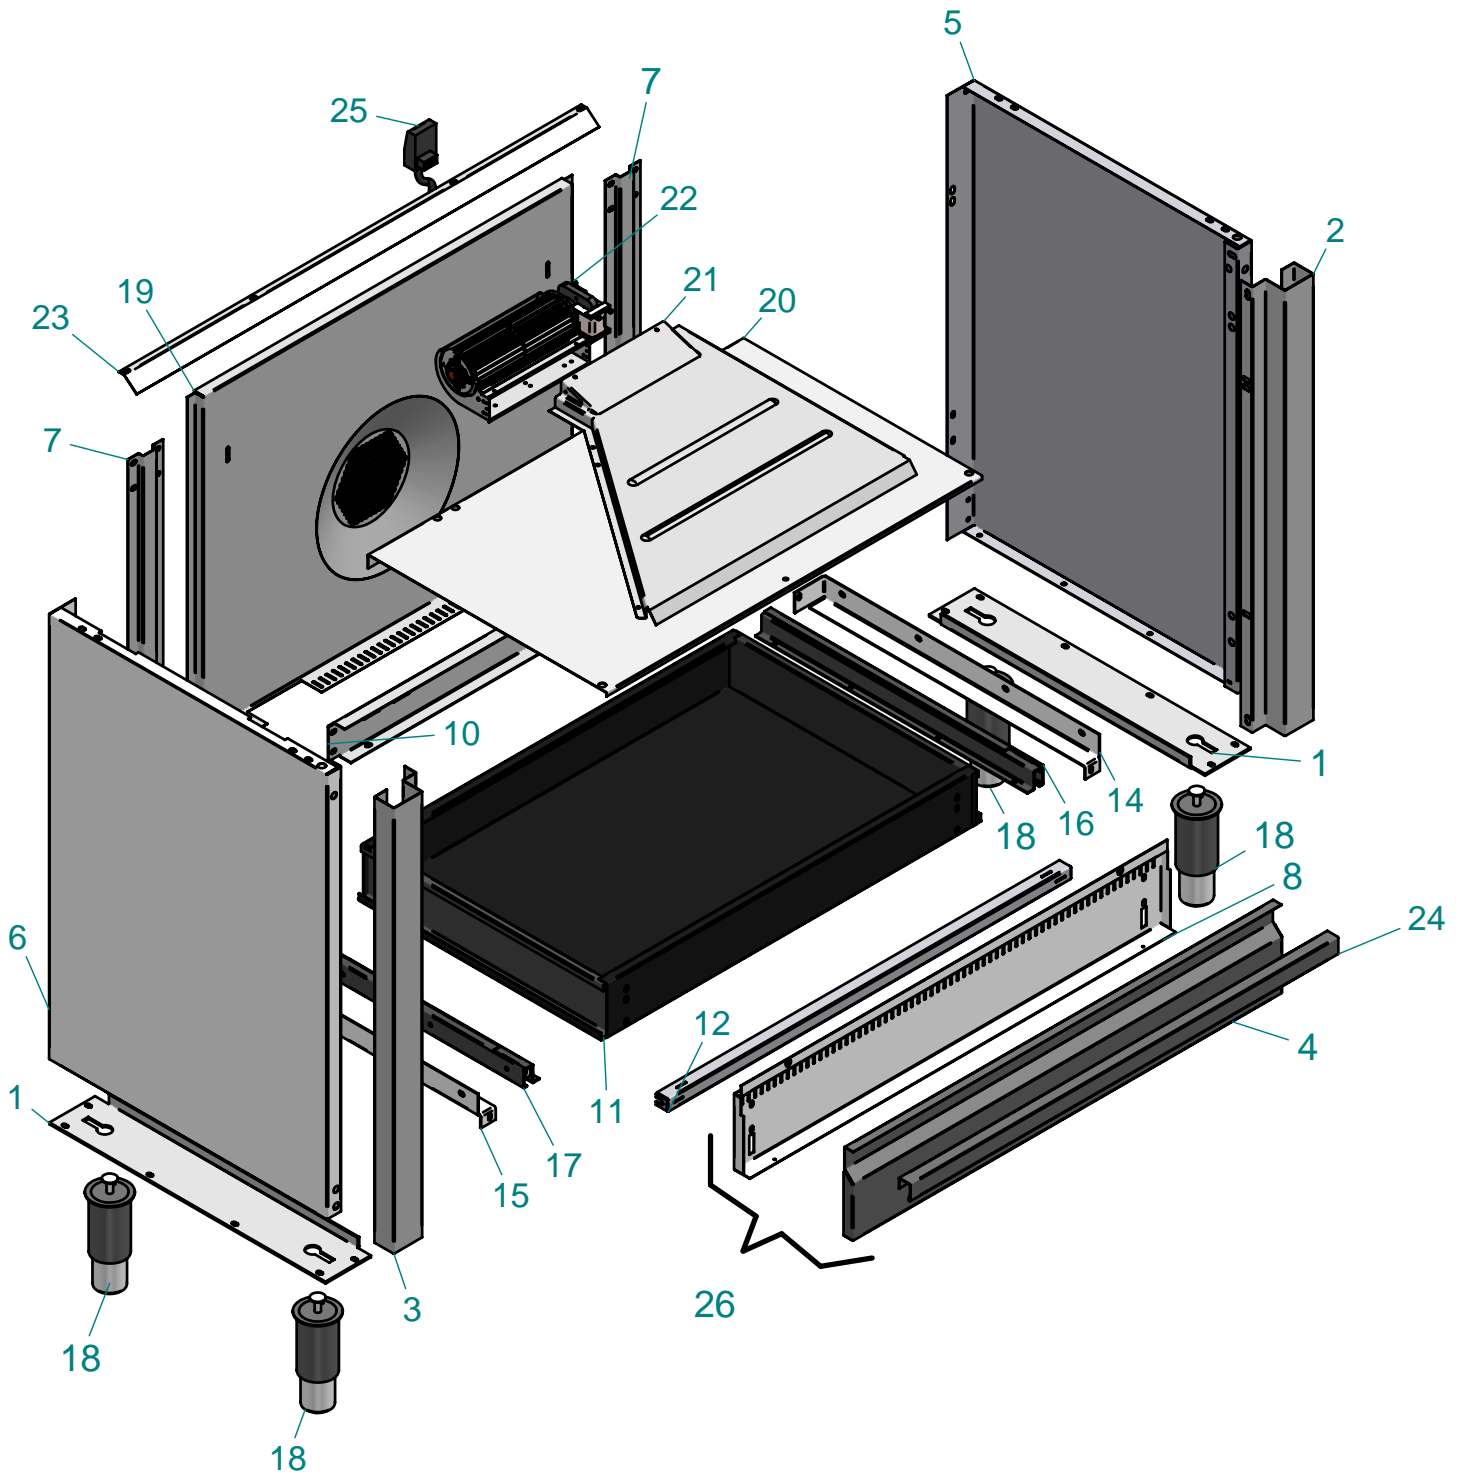

TAV. -2-

<i>dis.</i>	<i>descrizione</i>	<i>description</i>
1 S/234/12	STAFFA PER PIEDINI PD90/P120/P150 DX-SX	FEET STIRRUP FOR P90-P120-P150
2 S/210/12/01	PROFILO CUCINA P90 DX BIANCO ANTICO	PROFILE FOR P90 DX / OLD WHITE
2 S/210/12/54	PROFILO CUCINA P90 DX BLU NOTTE	PROFILE FOR P90 DX / MIDNIGHT BLUE
2 S/210/12/08	PROFILO CUCINA P90 DX INOX	PROFILE FOR P90 DX / ST.ST.
2 S/210/12/10	PROFILO CUCINA P90 DX MAT	PROFILE FOR P90 DX / MATT
2 S/210/12/14	PROFILO CUCINA P90 DX NERO	PROFILE FOR P90 DX / BLACK
2 S/210/12/52	PROFILO CUCINA P90 DX ROSSO BORGOGNA	PROFILE DX FOR P90 / BURGUNDY
2 S/210/12/56	PROFILO CUCINA P90 DX VERDE SMERALDO	PROFILE FOR P90 DX / EMERALD GREEN
3 S/210/14/01	PROFILO CUCINA P90 SX BIANCO ANTICO	PROFILE FOR P90 SX / OLD WHITE
3 S/210/14/54	PROFILO CUCINA P90 SX BLU NOTTE	PROFILE FOR P90 SX / MIDNIGHT BLUE
3 S/210/14/08	PROFILO CUCINA P90 SX INOX	PROFILE FOR P90 SX / ST.ST.
3 S/210/14/10	PROFILO CUCINA P90 SX MAT	PROFILE FOR P90 SX / MATT
3 S/210/14/14	PROFILO CUCINA P90 SX NERO	PROFILE FOR P90 SX / BLAKC
3 S/210/14/52	PROFILO CUCINA P90 SX ROSSO BORGOGNA	PROFILE SX FOR P90 / BURGUNDY
3 S/210/14/56	PROFILO CUCINA P90 SX VERDE SMERALDO	PROFILE FOR P90 SX / EMERALD GREEN
4 S/196/13/01	PORTA SCALDAV/CASS T90 BI ANT	FOOD WARMER DOOR FOR T90 / OLD WH
4 S/196/13/54	PORTA SCALDAV/CASS T90 BLU	FOOD WARMER DOOR FOR T90 / BLUE
4 S/196/13/08	PORTA SCALDAV/CASS T90 INOX	FOOD WARMER DOOR FOR T90 / ST ST
4 S/196/13/10	PORTA SCALDAV/CASS T90 MAT	FOOD WARMER DOOR FOR T90 / MATT
4 S/196/13/14	PORTA SCALDAV/CASS T90 NERO	FOOD WARMER DOOR FOR T90 / BLACK
4 S/196/13/52	PORTA SCALDAV/CASS T90 ROSSO	FOOD WARMER DOOR FOR T90 / BURGUN
4 S/196/13/56	PORTA SCALDAV/CASS T90 VERDE	FOOD WARMER DOOR FOR T90 / GREEN
5 S/128/41/01	LATERALE CUC PROFESS DX BIANCO ANTICO	SIDE PANEL DX / OLD WHITE
5 S/128/41/54	LATERALE CUC PROFESS DX BLU NOTTE	SIDE PANEL DX / MIDN BLUE
5 S/128/41/08	LATERALE CUC PROFESS DX INOX	SIDE PANEL DX / ST ST
5 S/128/41/10	LATERALE CUC PROFESS DX MAT	SIDE PANEL DX / MATT
5 S/128/41/14	LATERALE CUC PROFESS DX NERO	SIDE PANEL DX / BLACK
5 S/128/41/52	LATERALE CUC PROFESS DX ROSSO BORGOGNA	SIDE PANEL DX / BURGUNDY
5 S/128/41/56	LATERALE CUC PROFESS DX VERDE SMERALDO	SIDE PANEL DX / EM GREEN
6 S/128/42/01	LATERALE CUC PROFESS SX BIANCO ANTICO	SIDE PANEL SX / OLD WH
6 S/128/42/54	LATERALE CUC PROFESS SX BLU NOTTE	SIDE PANEL SX / MIDN BLUE
6 S/128/42/08	LATERALE CUC PROFESS SX INOX	SIDE PANEL SX / ST ST
6 S/128/42/10	LATERALE CUC PROFESS SX MAT	SIDE PANEL SX / MATT
6 S/128/42/14	LATERALE CUC PROFESS SX NERO	SIDE PANEL SX / BLACK
6 S/128/42/52	LATERALE CUC PROFESS SX ROSSO BORGOGNA	SIDE PANEL SX / BURGUNDY
6 S/128/42/56	LATERALE CUC PROFESS SX VERDE SMERALDO	SIDE PANEL SX / EM GREEN
7 S/212/00	PROLUNGA LAT POST CUC APP/COMB 90	SIDE BACK EXTENSION FOR 90CM. COOKE
8 S/022/20	CONTROPORTA SCALDAV/CASS P90 MAT	FOOD WARMER INSIDE DOOR FOR P90
10 S/148/45	LISTELLO FERMACUC P-PD90 POST INF	STRIP
11 S/012/20/10	CASSETTO CUC P80/90 MAT	P80/90 DRAWER
12 S/149/97	LISTELLO FERMACUC P80/90 PL ANT INF	STRIP
14 S/149/71	LISTELLO PORTAG CASS QUADRA DX	RIGHT STRIP
15 S/149/72	LISTELLO PORTAG CASS QUADRA SX	LEFT STRIP
16 A/096/10	GUIDA INF/SUP DX CASS PC96 L=500	DRAWER GUIDE
17 A/096/11	GUIDA INF/SUP SX CASS PC96 L=500	DRAWER GUIDE
18 A/422/13	PIEDINO REGISTRABILE H 100-160	ADJUSTABLE FOOT H 100-160
19 S/036/32	COPRISCHIENA CUC APP 80/90 G-E-M	BACK COVER UPRIGHT/COMBINED COOKER
20 S/172/47	PARACALORE CUCINA 80/90 E-M	HEAT SHIELD FOR 80/90 CM. COOKER
21 S/024/39	CONVOGLIATORE ARIA CUC T-TD90	AIR CONVEYER FOR 90CM MAJ COOKER
22 A/406/09	MOTOV TANG L=180 BOB DX VERT F90^	COOLING FAN
23 S/212/21	PROLUNGA COPRISCHIENA P-PD90	UPPER BACK EXTENSION FOR 90CM. PROF
24 S/150/04/01	MANIGLIONE PO SCA/CASS P90 BI ANT	HANDLE FOR FOOD WARMER (P90) / WHIT
24 S/150/04/54	MANIGLIONE PO SCA/CASS P90 BLU NOTT	HANDLE FOR FOOD WARMER (P90) / MIDN
24 S/150/04/08	MANIGLIONE PO SCA/CASS P90 INOX	HANDLE FOR FOOD WARMER (P90) / ST.S
24 S/150/04/10	MANIGLIONE PO SCA/CASS P90 MAT	HANDLE FOR FOOD WARMER (P90) / MATT
24 S/150/04/14	MANIGLIONE PO SCA/CASS P90 NERO	HANDLE FOR FOOD WARMER (P90)/BLACK
24 S/150/04/52	MANIGLIONE PO SCA/CASS P90 ROSS BOR	HANDLE FOR FOOD WARMER (P90) / BURG
24 S/150/04/56	MANIGLIONE PO SCA/CASS P90 VER SMER	HANDLE FOR FOOD WARMER (P90) / EMER
25 A/050/36	CORD 3X1.5 L=180 GG + MORS PA223	CABLE 3X1.5 L=180 RUBBER RUBBER + T
26 G/081/01	FRONTALE COMPL CASS P90 PLUS BI ANT	P90 PLUS DRAWER FRONT / OLD WHITE
26 G/081/54	FRONTALE COMPL CASS P90 PLUS BLU	P90 PLUS DRAWER FRONT / MIDN BLUE
26 G/081/08	FRONTALE COMPL CASS P90 PLUS INOX	P90 PLUS DRAWER FRONT / ST ST
26 G/081/10	FRONTALE COMPL CASS P90 PLUS MAT	P90 PLUS DRAWER FRONT / MATT
26 G/081/14	FRONTALE COMPL CASS P90 PLUS NERO	P90 PLUS DRAWER FRONT / BLACK
26 G/081/52	FRONTALE COMPL CASS P90 PLUS RO BOR	P90 PLUS DRAWER FRONT / BURGUNDY
26 G/081/56	FRONTALE COMPL CASS P90 PLUS VERDE	P90 PLUS DRAWER FRONT / EM GREEN