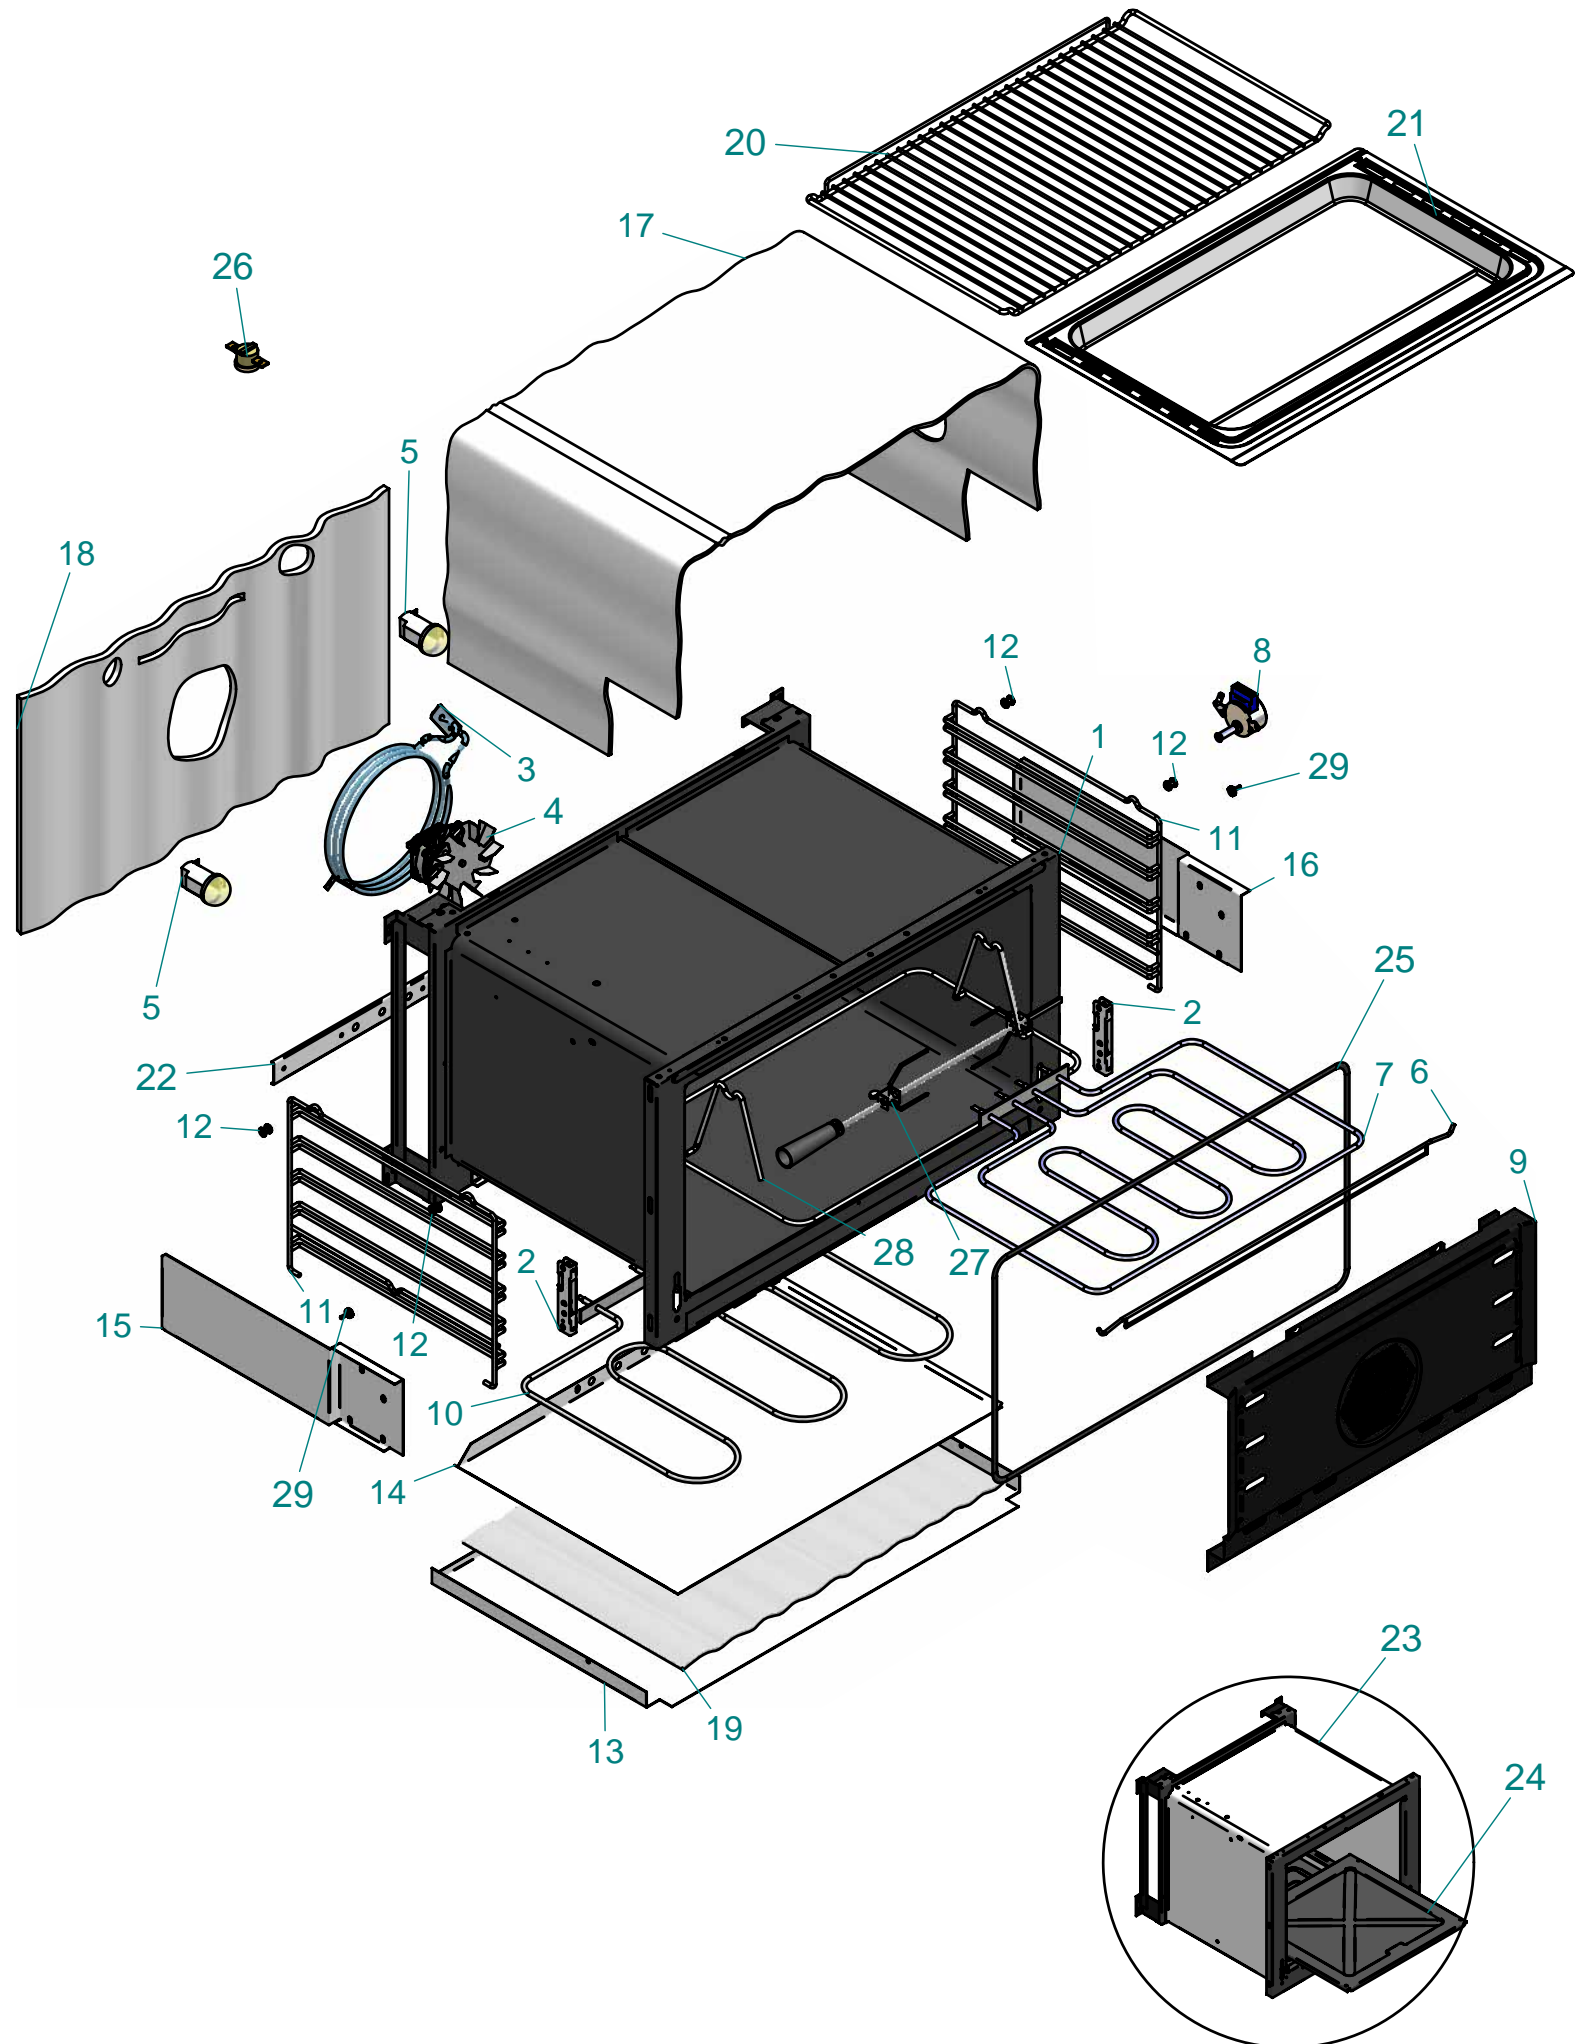

TAV. -2-

<i>dis.</i>	<i>descrizione</i>	<i>description</i>
1 S/234/12	STAFFA PER PIEDINI PD90/P120/P150 DX-SX	FEET STIRRUP FOR P90-P120-P150
2 S/210/12/01	PROFILO CUCINA P90 DX BIANCO ANTICO	PROFILE FOR P90 DX / OLD WHITE
2 S/210/12/54	PROFILO CUCINA P90 DX BLU NOTTE	PROFILE FOR P90 DX / MIDNIGHT BLUE
2 S/210/12/08	PROFILO CUCINA P90 DX INOX	PROFILE FOR P90 DX / ST.ST.
2 S/210/12/10	PROFILO CUCINA P90 DX MAT	PROFILE FOR P90 DX / MATT
2 S/210/12/14	PROFILO CUCINA P90 DX NERO	PROFILE FOR P90 DX / BLACK
2 S/210/12/52	PROFILO CUCINA P90 DX ROSSO BORGOGNA	PROFILE DX FOR P90 / BURGUNDY
2 S/210/12/56	PROFILO CUCINA P90 DX VERDE SMERALDO	PROFILE FOR P90 DX / EMERALD GREEN
3 S/210/14/01	PROFILO CUCINA P90 SX BIANCO ANTICO	PROFILE FOR P90 SX / OLD WHITE
3 S/210/14/54	PROFILO CUCINA P90 SX BLU NOTTE	PROFILE FOR P90 SX / MIDNIGHT BLUE
3 S/210/14/08	PROFILO CUCINA P90 SX INOX	PROFILE FOR P90 SX / ST.ST.
3 S/210/14/10	PROFILO CUCINA P90 SX MAT	PROFILE FOR P90 SX / MATT
3 S/210/14/14	PROFILO CUCINA P90 SX NERO	PROFILE FOR P90 SX / BLAKC
3 S/210/14/52	PROFILO CUCINA P90 SX ROSSO BORGOGNA	PROFILE SX FOR P90 / BURGUNDY
3 S/210/14/56	PROFILO CUCINA P90 SX VERDE SMERALDO	PROFILE FOR P90 SX / EMERALD GREEN
4 S/196/13/01	PORTA SCALDAV/CASS T90 BI ANT	FOOD WARMER DOOR FOR T90 / OLD WH
4 S/196/13/54	PORTA SCALDAV/CASS T90 BLU	FOOD WARMER DOOR FOR T90 / BLUE
4 S/196/13/08	PORTA SCALDAV/CASS T90 INOX	FOOD WARMER DOOR FOR T90 / ST ST
4 S/196/13/10	PORTA SCALDAV/CASS T90 MAT	FOOD WARMER DOOR FOR T90 / MATT
4 S/196/13/14	PORTA SCALDAV/CASS T90 NERO	FOOD WARMER DOOR FOR T90 / BLACK
4 S/196/13/52	PORTA SCALDAV/CASS T90 ROSSO	FOOD WARMER DOOR FOR T90 / BURGUN
4 S/196/13/56	PORTA SCALDAV/CASS T90 VERDE	FOOD WARMER DOOR FOR T90 / GREEN
5 S/128/41/01	LATERALE CUC PROFESS DX BIANCO ANTICO	SIDE PANEL DX / OLD WHITE
5 S/128/41/54	LATERALE CUC PROFESS DX BLU NOTTE	SIDE PANEL DX / MIDN BLUE
5 S/128/41/08	LATERALE CUC PROFESS DX INOX	SIDE PANEL DX / ST ST
5 S/128/41/10	LATERALE CUC PROFESS DX MAT	SIDE PANEL DX / MATT
5 S/128/41/14	LATERALE CUC PROFESS DX NERO	SIDE PANEL DX / BLACK
5 S/128/41/52	LATERALE CUC PROFESS DX ROSSO BORGOGNA	SIDE PANEL DX / BURGUNDY
5 S/128/41/56	LATERALE CUC PROFESS DX VERDE SMERALDO	SIDE PANEL DX / EM GREEN
6 S/128/42/01	LATERALE CUC PROFESS SX BIANCO ANTICO	SIDE PANEL SX / OLD WH
6 S/128/42/54	LATERALE CUC PROFESS SX BLU NOTTE	SIDE PANEL SX / MIDN BLUE
6 S/128/42/08	LATERALE CUC PROFESS SX INOX	SIDE PANEL SX / ST ST
6 S/128/42/10	LATERALE CUC PROFESS SX MAT	SIDE PANEL SX / MATT
6 S/128/42/14	LATERALE CUC PROFESS SX NERO	SIDE PANEL SX / BLACK
6 S/128/42/52	LATERALE CUC PROFESS SX ROSSO BORGOGNA	SIDE PANEL SX / BURGUNDY
6 S/128/42/56	LATERALE CUC PROFESS SX VERDE SMERALDO	SIDE PANEL SX / EM GREEN
7 S/212/00	PROLUNGA LAT POST CUC APP/COMB 90	SIDE BACK EXTENSION FOR 90CM. COOKE
8 S/022/20	CONTROPORTA SCALDAV/CASS P90 MAT	FOOD WARMER INSIDE DOOR FOR P90
10 S/148/45	LISTELLO FERMACUC P-PD90 POST INF	STRIP
11 S/012/20/10	CASSETTO CUC P80/90 MAT	P80/90 DRAWER
12 S/149/97	LISTELLO FERMACUC P80/90 PL ANT INF	STRIP
14 S/149/71	LISTELLO PORTAG CASS QUADRA DX	RIGHT STRIP
15 S/149/72	LISTELLO PORTAG CASS QUADRA SX	LEFT STRIP
16 A/096/10	GUIDA INF/SUP DX CASS PC96 L=500	DRAWER GUIDE
17 A/096/11	GUIDA INF/SUP SX CASS PC96 L=500	DRAWER GUIDE
18 A/422/13	PIEDINO REGISTRABILE H 100-160	ADJUSTABLE FOOT H 100-160
19 S/036/32	COPRISCHIENA CUC APP 80/90 G-E-M	BACK COVER UPRIGHT/COMBINED COOKER
20 S/172/47	PARACALORE CUCINA 80/90 E-M	HEAT SHIELD FOR 80/90 CM. COOKER
21 S/024/39	CONVOGLIATORE ARIA CUC T-TD90	AIR CONVEYER FOR 90CM MAJ COOKER
22 A/406/09	MOTOV TANG L=180 BOB DX VERT F90^	COOLING FAN
23 S/212/21	PROLUNGA COPRISCHIENA P-PD90	UPPER BACK EXTENSION FOR 90CM. PROF
24 S/150/04/01	MANIGLIONE PO SCA/CASS P90 BI ANT	HANDLE FOR FOOD WARMER (P90) / WHIT
24 S/150/04/54	MANIGLIONE PO SCA/CASS P90 BLU NOTT	HANDLE FOR FOOD WARMER (P90) / MIDN
24 S/150/04/08	MANIGLIONE PO SCA/CASS P90 INOX	HANDLE FOR FOOD WARMER (P90) / ST.S
24 S/150/04/10	MANIGLIONE PO SCA/CASS P90 MAT	HANDLE FOR FOOD WARMER (P90) / MATT
24 S/150/04/14	MANIGLIONE PO SCA/CASS P90 NERO	HANDLE FOR FOOD WARMER (P90)/BLACK
24 S/150/04/52	MANIGLIONE PO SCA/CASS P90 ROSS BOR	HANDLE FOR FOOD WARMER (P90) / BURG
24 S/150/04/56	MANIGLIONE PO SCA/CASS P90 VER SMER	HANDLE FOR FOOD WARMER (P90) / EMER
25 A/050/36	CORD 3X1.5 L=180 GG + MORS PA223	CABLE 3X1.5 L=180 RUBBER RUBBER + T
26 G/081/01	FRONTALE COMPL CASS P90 PLUS BI ANT	P90 PLUS DRAWER FRONT / OLD WHITE
26 G/081/54	FRONTALE COMPL CASS P90 PLUS BLU	P90 PLUS DRAWER FRONT / MIDN BLUE
26 G/081/08	FRONTALE COMPL CASS P90 PLUS INOX	P90 PLUS DRAWER FRONT / ST ST
26 G/081/10	FRONTALE COMPL CASS P90 PLUS MAT	P90 PLUS DRAWER FRONT / MATT
26 G/081/14	FRONTALE COMPL CASS P90 PLUS NERO	P90 PLUS DRAWER FRONT / BLACK
26 G/081/52	FRONTALE COMPL CASS P90 PLUS RO BOR	P90 PLUS DRAWER FRONT / BURGUNDY
26 G/081/56	FRONTALE COMPL CASS P90 PLUS VERDE	P90 PLUS DRAWER FRONT / EM GREEN