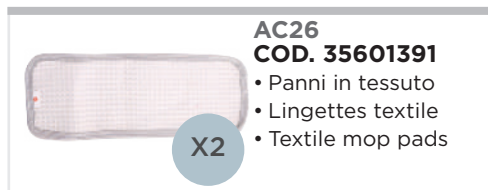

AC26
COD. 35601391
• Panni in tessuto
• Lingettes textile
• Textile mop pads